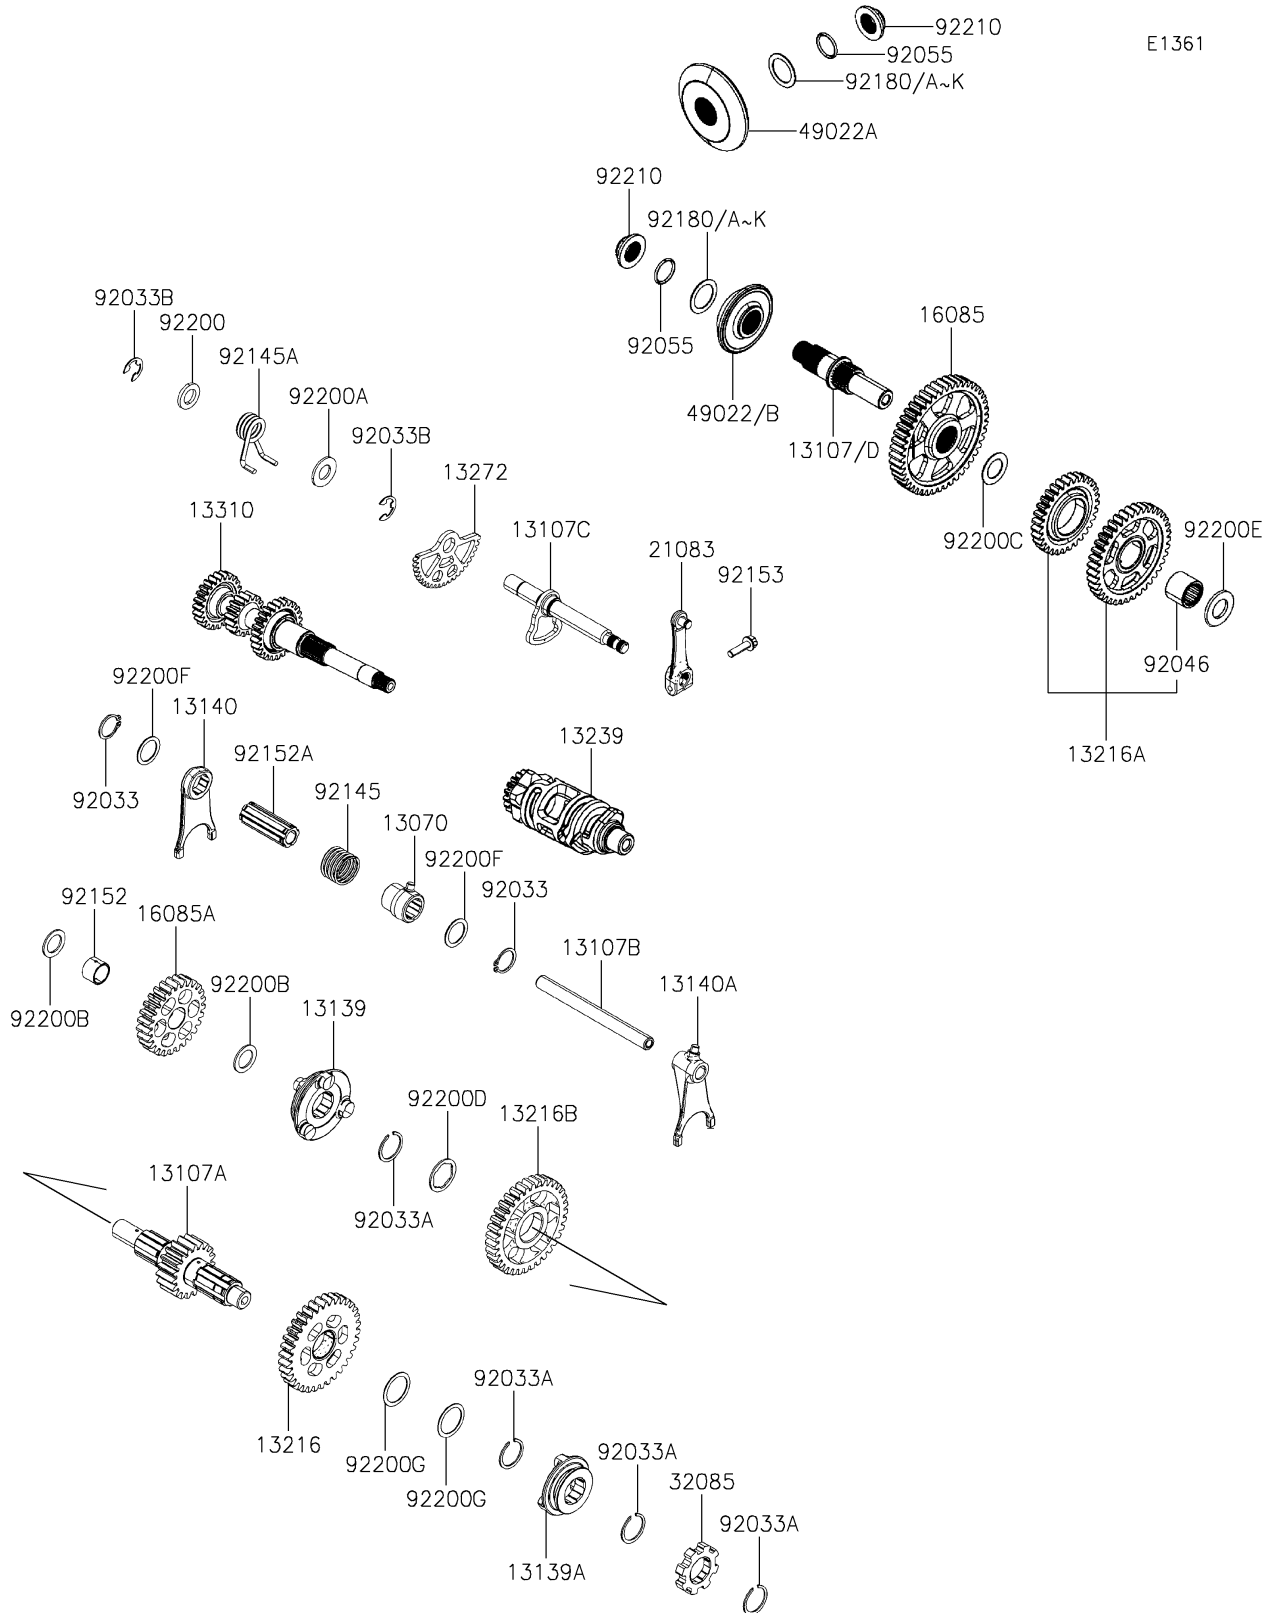

2021 MULE PRO-MX™

PARTS DIAGRAM

Transmission

E1361

2021 MULE PRO-MX™

PARTS LIST

Transmission

Kawasaki

Let the Good Times Roll®

ITEM NAME

PART NUMBER

QUANTITY
