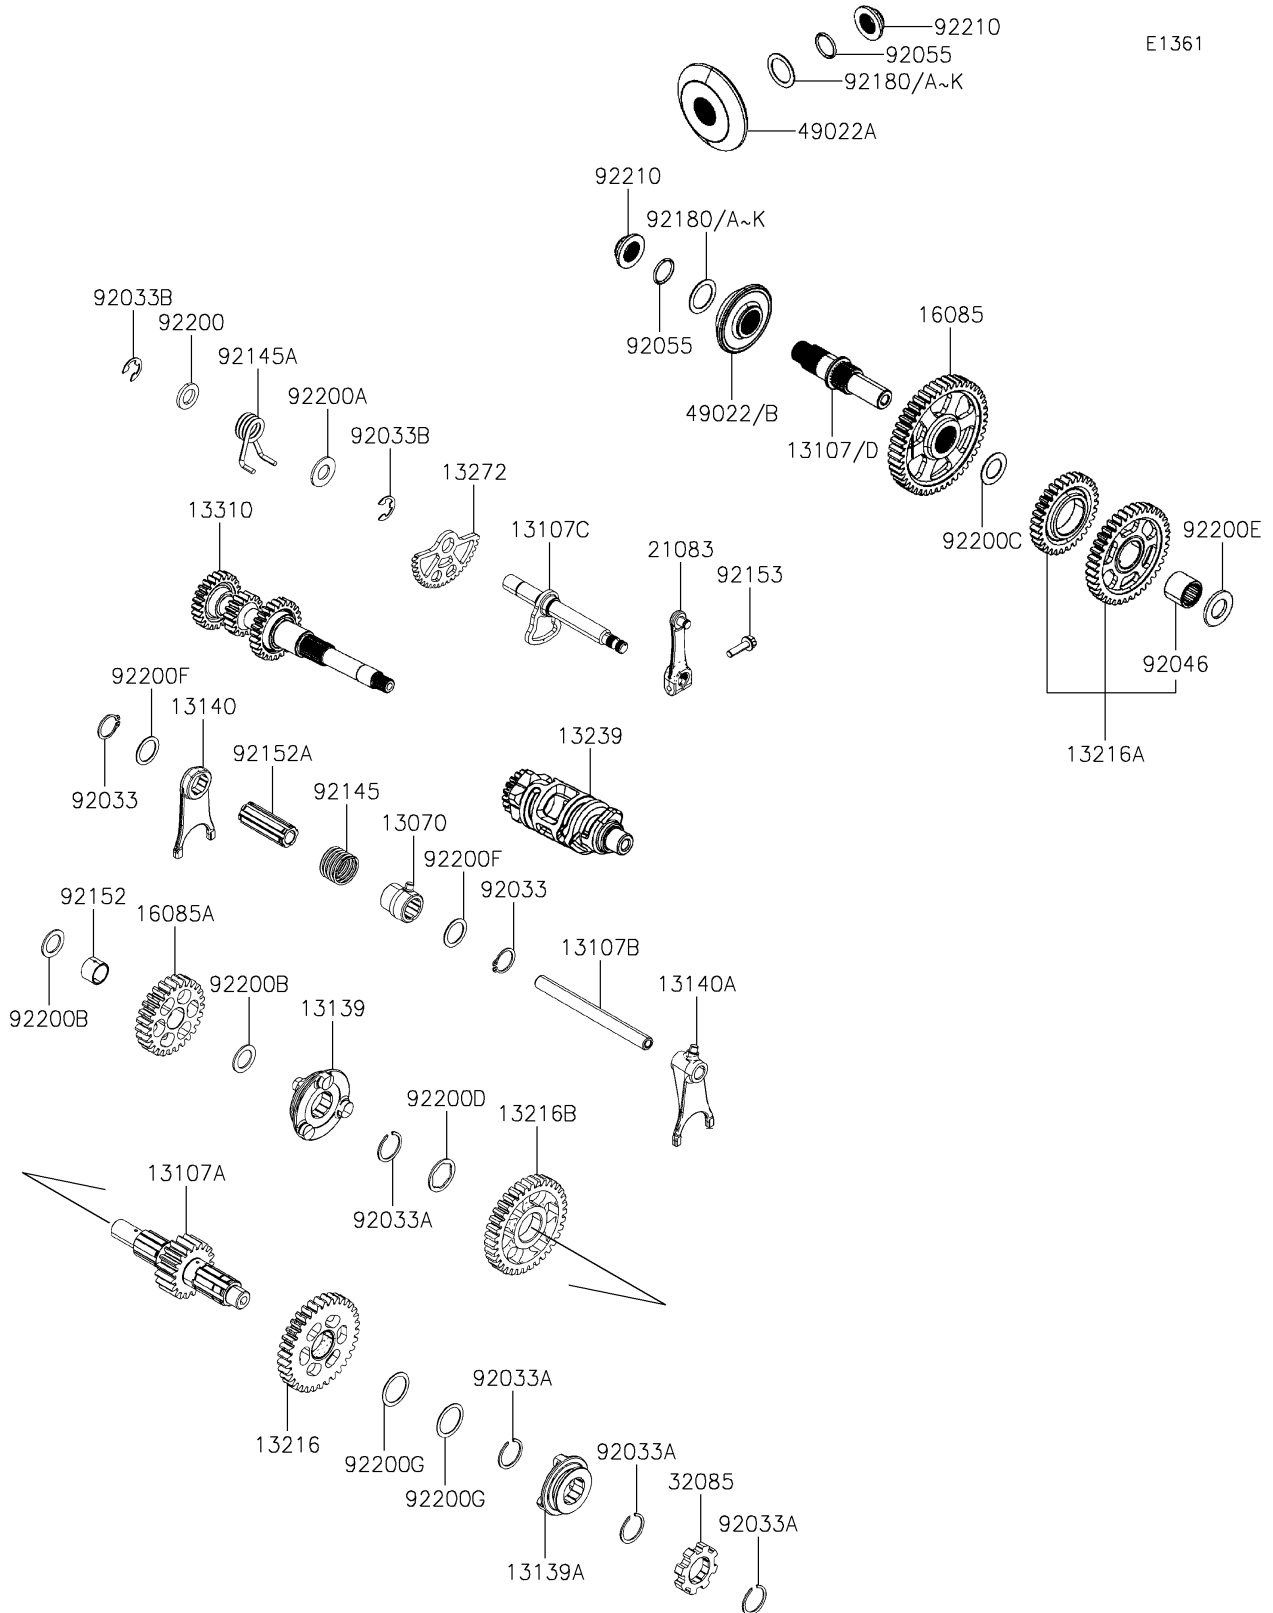

2021 MULE PRO-MX™

PARTS DIAGRAM

Transmission

E1361

2021 MULE PRO-MX™

PARTS LIST

Transmission

ITEM NAME

PART NUMBER

QUANTITY
