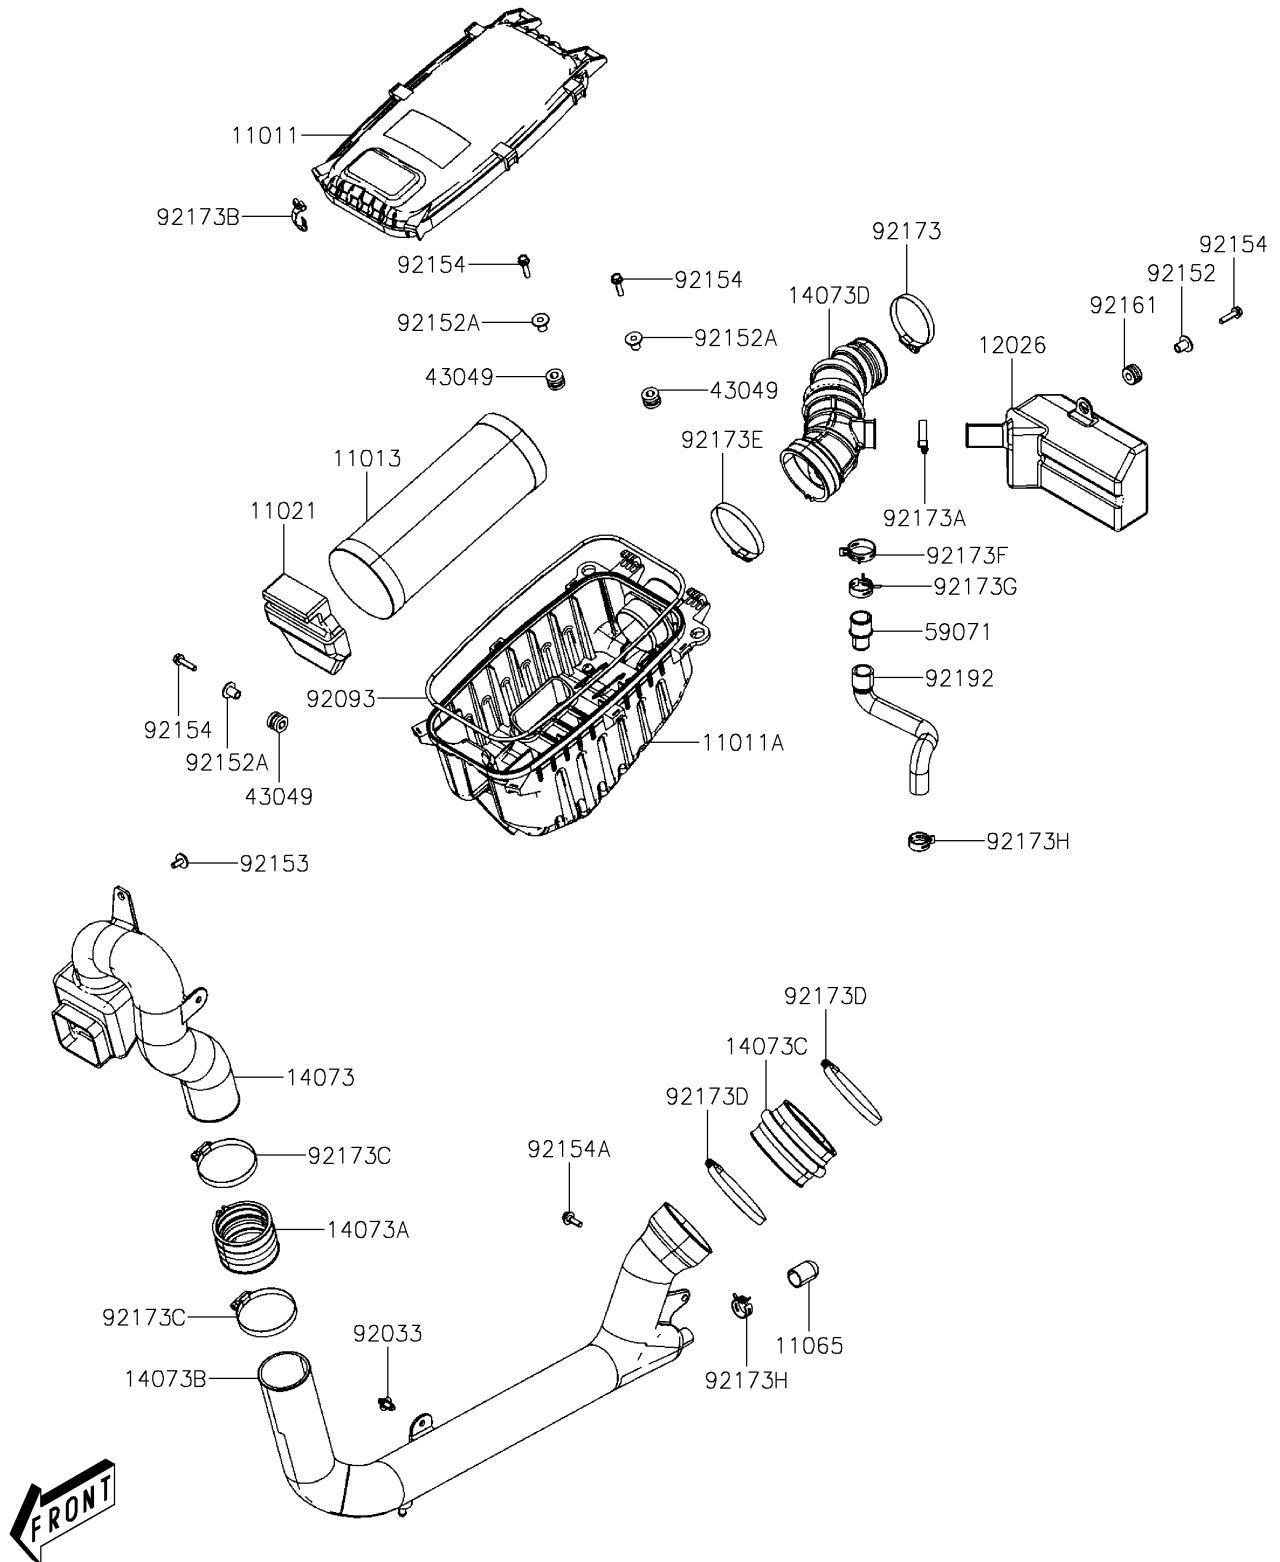

2022 MULE PRO-MX™

PARTS DIAGRAM

Air Cleaner

E1130

2022 MULE PRO-MX™

PARTS LIST

Air Cleaner

ITEM NAME

PART NUMBER

QUANTITY
