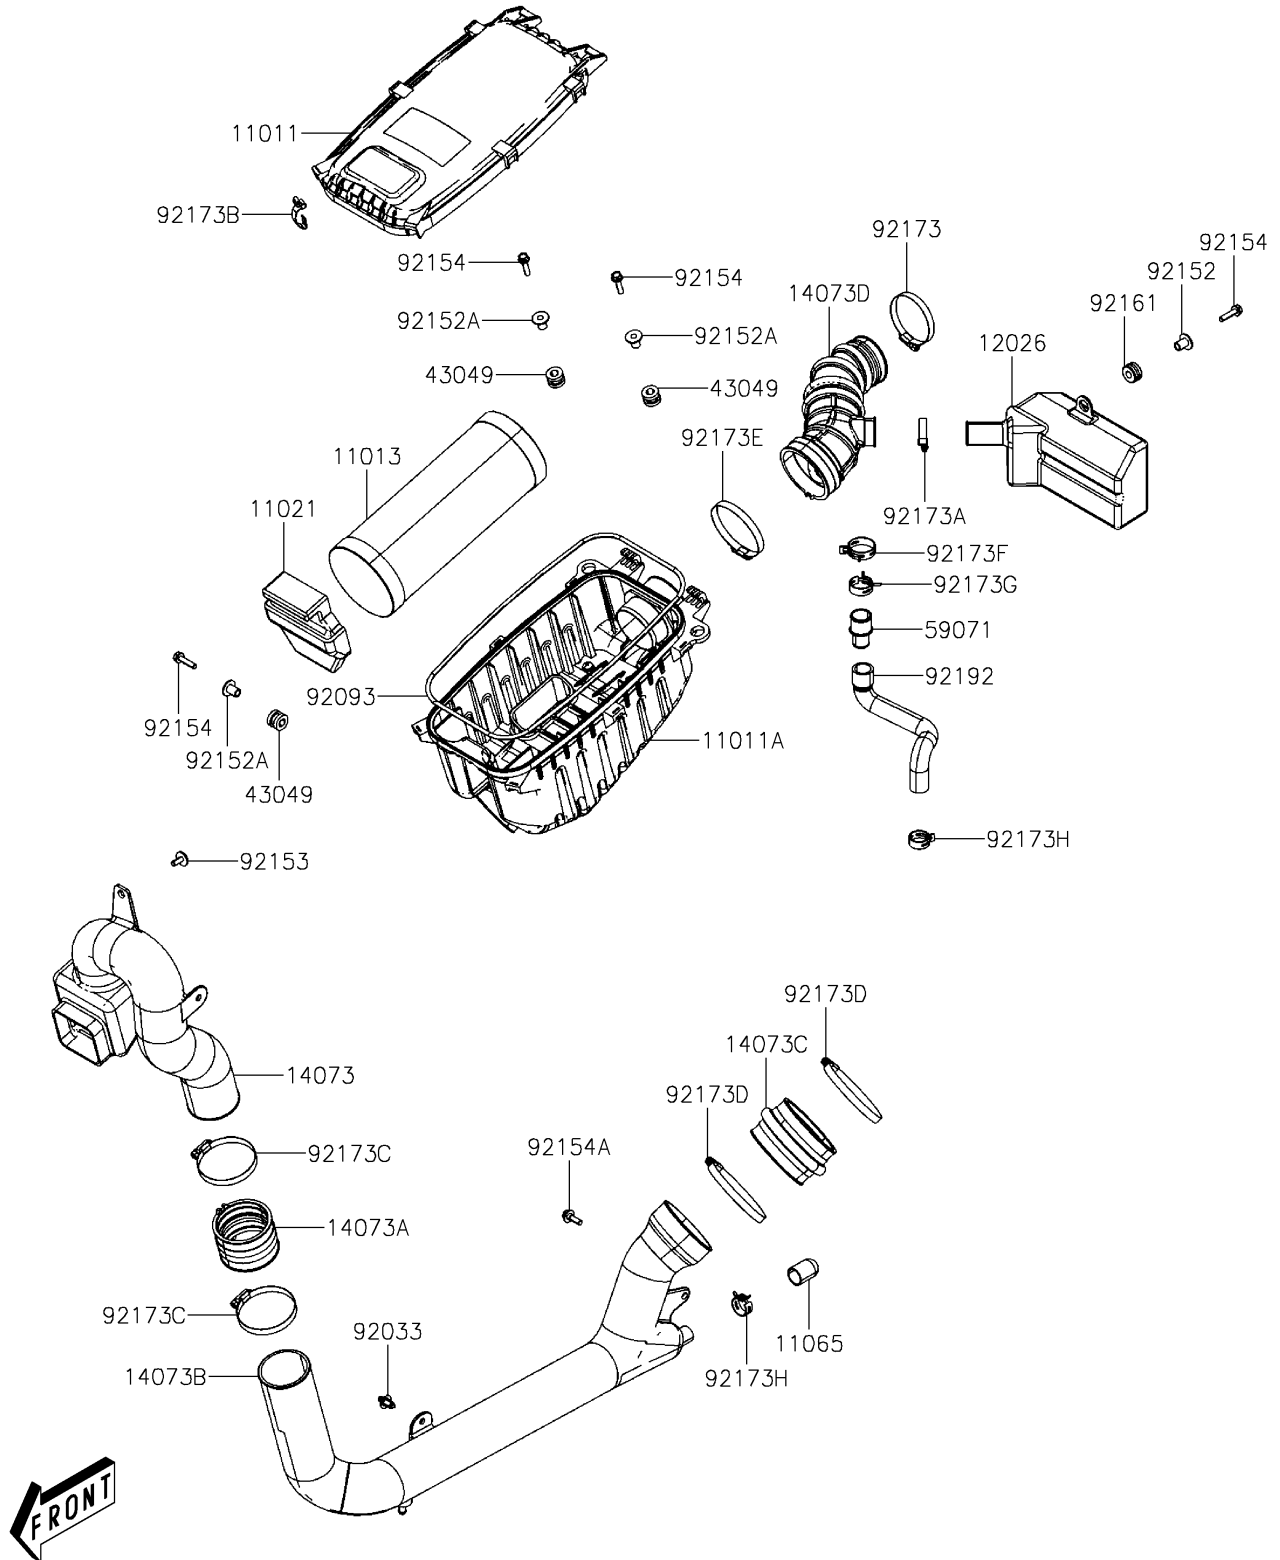

2021 MULE PRO-MX™

PARTS DIAGRAM

Air Cleaner

E1130

2021 MULE PRO-MX™

PARTS LIST

Air Cleaner

ITEM NAME

PART NUMBER

QUANTITY
