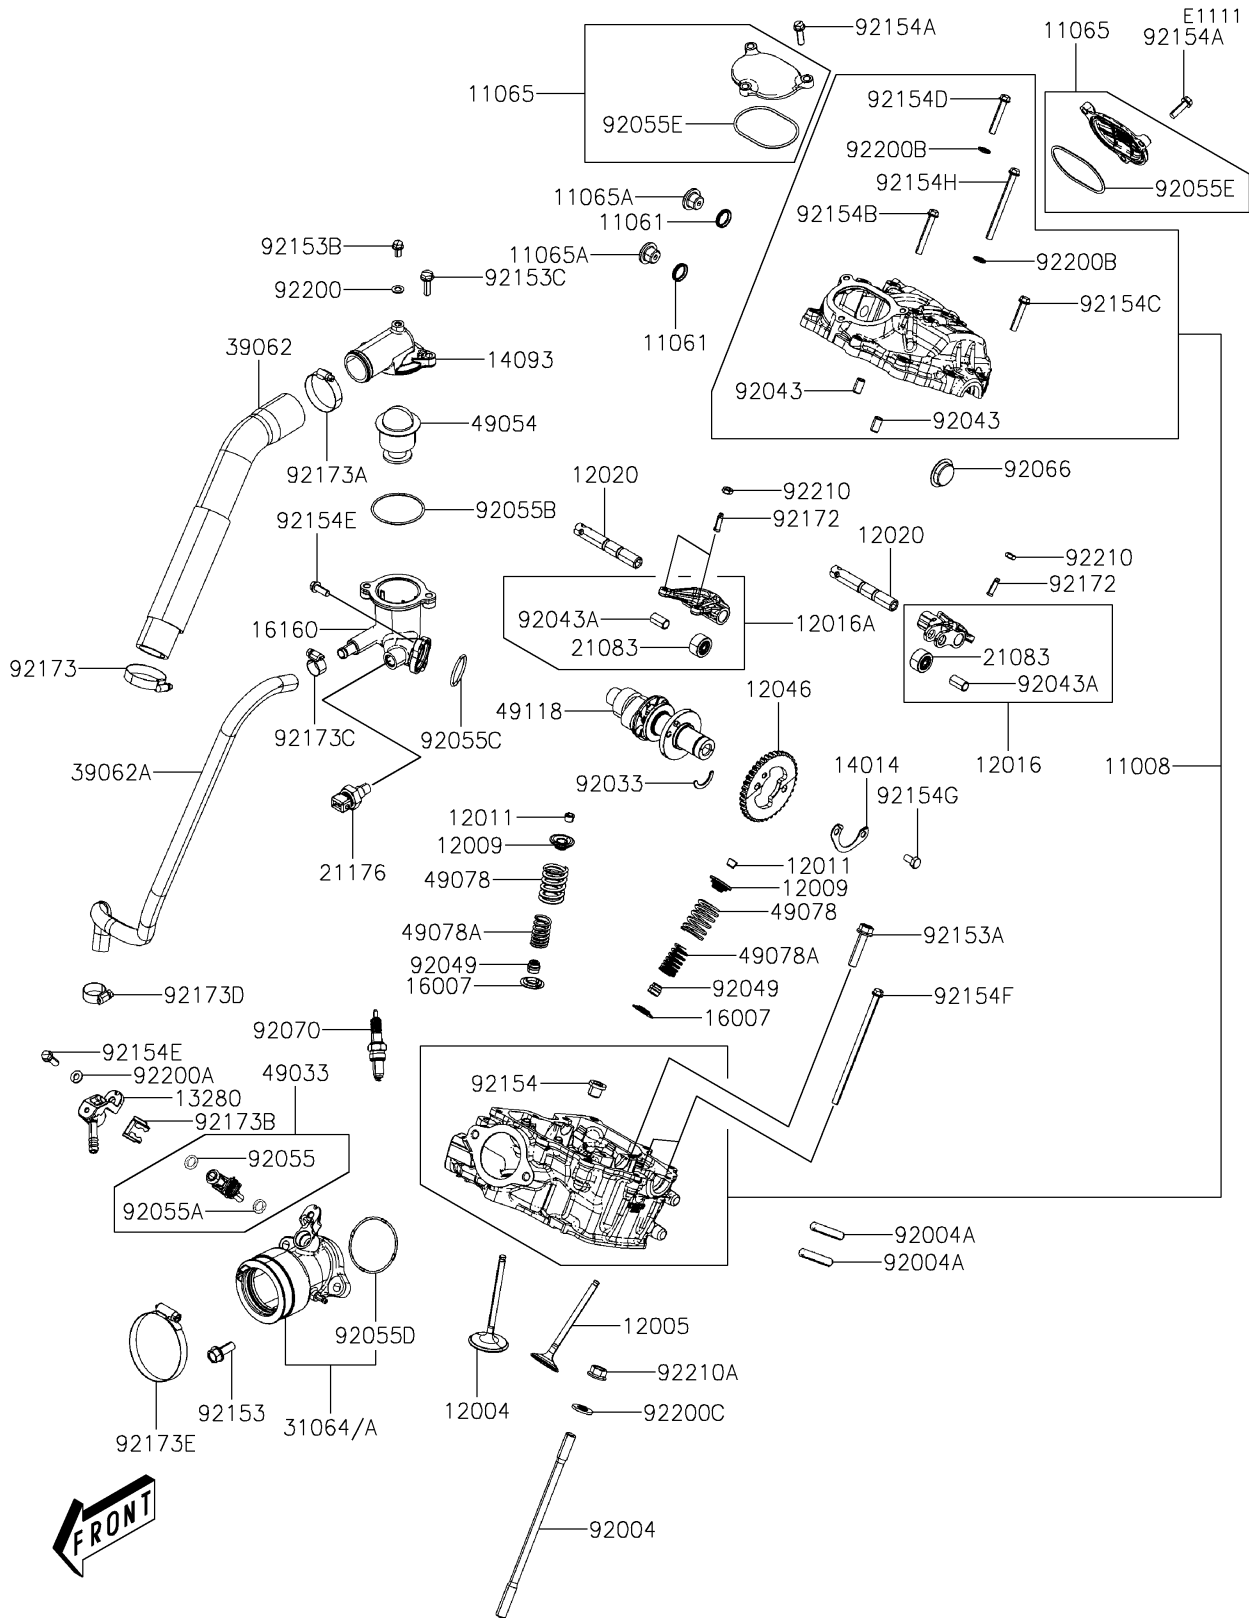

2021 MULE PRO-MX™

PARTS DIAGRAM

Cylinder Head

2021 MULE PRO-MX™

PARTS LIST

Cylinder Head

ITEM NAME

PART NUMBER

QUANTITY
