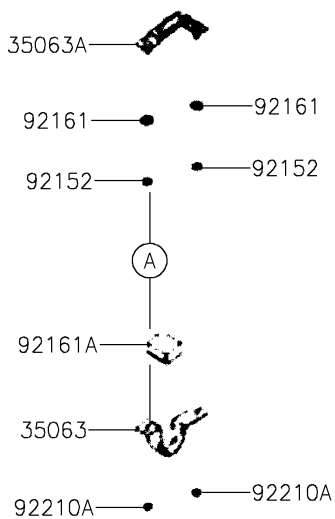

2021 MULE PRO-MX™ EPS CAMO

PARTS DIAGRAM

Sun Top

F2876

2021 MULE PRO-MX™ EPS CAMO

PARTS LIST

Sun Top

ITEM NAME	PART NUMBER	QUANTITY
COVER,SUNTOP,S.BLACK (Ref # 14093)	14093-Y045-933	1
STAY,SUNTOP BOTTOM (Ref # 35063)	35063-Y045	2
STAY,SUNTOP TOP (Ref # 35063A)	35063-Y046	2
COLLAR (Ref # 92152)	92152-Y074	4
BOLT,FLANGE,6MM (Ref # 92154)	92154-Y213	6
DAMPER (Ref # 92161)	92161-Y056	10
DAMPER (Ref # 92161A)	92161-Y057	2
WASHER,10.5MM (Ref # 92200)	92200-Y100	6
NUT,6MM (Ref # 92210)	92210-Y026	2
NUT,6MM (Ref # 92210A)	92210-Y087	4