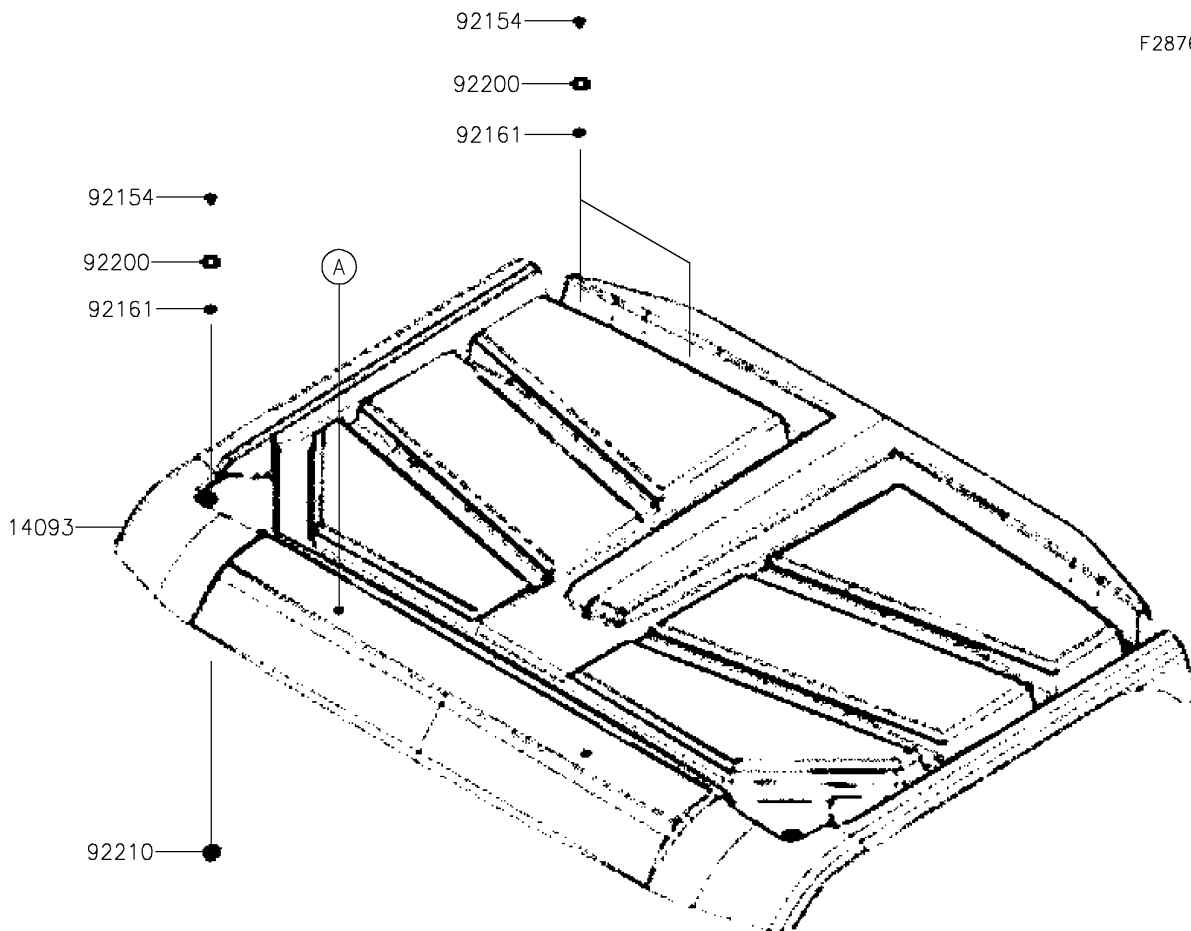

2021 MULE PRO-MX™ EPS CAMO

PARTS DIAGRAM

Sun Top

F2876

2021 MULE PRO-MX™ EPS CAMO

PARTS LIST

Sun Top

ITEM NAME	PART NUMBER	QUANTITY
COVER,SUNTOP,S.BLACK (Ref # 14093)	14093-Y045-933	1
STAY,SUNTOP BOTTOM (Ref # 35063)	35063-Y045	2
STAY,SUNTOP TOP (Ref # 35063A)	35063-Y046	2
COLLAR (Ref # 92152)	92152-Y074	4
BOLT,FLANGE,6MM (Ref # 92154)	92154-Y213	6
DAMPER (Ref # 92161)	92161-Y056	10
DAMPER (Ref # 92161A)	92161-Y057	2
WASHER,10.5MM (Ref # 92200)	92200-Y100	6
NUT,6MM (Ref # 92210)	92210-Y026	2
NUT,6MM (Ref # 92210A)	92210-Y087	4