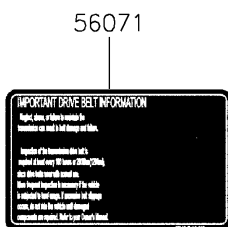

2021 MULE PRO-MX™ EPS CAMO

PARTS DIAGRAM

Labels

F2860

2021 MULE PRO-MX™ EPS CAMO

PARTS LIST

Labels

ITEM NAME	PART NUMBER	QUANTITY
LABEL,TIRE (Ref # 56030)	56030-Y015	1
LABEL,OIL GAUGE (Ref # 56030A)	56030-Y018	1
LABEL-WARNING,INFO (Ref # 56071)	56071-Y057	1
LABEL-WARNING,SHIFTING NOTICE (Ref # 56071A)	56071-Y058	1
LABEL-WARNING,FUEL (Ref # 56071B)	56071-Y059	1
LABEL-WARNING,AIR CLEANER INFO (Ref # 56071C)	56071-Y060	1
LABEL-WARNING,ROPS (Ref # 56071D)	56071-Y061	1
LABEL-WARNING (Ref # 56071E)	56071-Y062	1
LABEL-WARNING,CARGO BED (Ref # 56071F)	56071-Y063	1
LABEL-WARNING,MAX. CAPACITY (Ref # 56071G)	56071-Y064	1
LABEL-WARNING,GENERAL (Ref # 56071H)	56071-Y065	1
LABEL-WARNING,CARGO BED (Ref # 56071I)	56071-Y066	1
LABEL-WARNING,TIRE (Ref # 56071J)	56071-Y067	1
PATTERN,KAWASAKI (Ref # 56075)	56075-Y001	1