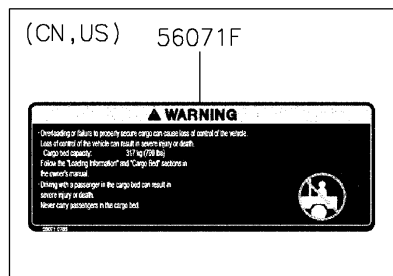

2021 MULE PRO-MX™ EPS CAMO

PARTS DIAGRAM

Labels

F2860

2021 MULE PRO-MX™ EPS CAMO

PARTS LIST

Labels

ITEM NAME	PART NUMBER	QUANTITY
LABEL,TIRE (Ref # 56030)	56030-Y015	1
LABEL,OIL GAUGE (Ref # 56030A)	56030-Y018	1
LABEL-WARNING,INFO (Ref # 56071)	56071-Y057	1
LABEL-WARNING,SHIFTING NOTICE (Ref # 56071A)	56071-Y058	1
LABEL-WARNING,FUEL (Ref # 56071B)	56071-Y059	1
LABEL-WARNING,AIR CLEANER INFO (Ref # 56071C)	56071-Y060	1
LABEL-WARNING,ROPS (Ref # 56071D)	56071-Y061	1
LABEL-WARNING (Ref # 56071E)	56071-Y062	1
LABEL-WARNING,CARGO BED (Ref # 56071F)	56071-Y063	1
LABEL-WARNING,MAX. CAPACITY (Ref # 56071G)	56071-Y064	1
LABEL-WARNING,GENERAL (Ref # 56071H)	56071-Y065	1
LABEL-WARNING,CARGO BED (Ref # 56071I)	56071-Y066	1
LABEL-WARNING,TIRE (Ref # 56071J)	56071-Y067	1
PATTERN,KAWASAKI (Ref # 56075)	56075-Y001	1