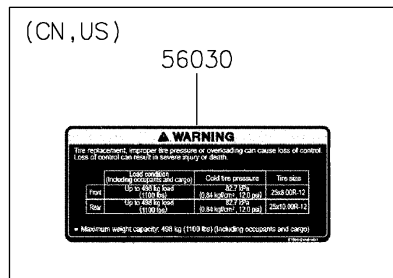

2021 MULE PRO-MX™ EPS CAMO

PARTS DIAGRAM

Labels

F2860

2021 MULE PRO-MX™ EPS CAMO

PARTS LIST

Labels

ITEM NAME	PART NUMBER	QUANTITY
LABEL,TIRE (Ref # 56030)	56030-Y015	1
LABEL,OIL GAUGE (Ref # 56030A)	56030-Y018	1
LABEL-WARNING,INFO (Ref # 56071)	56071-Y057	1
LABEL-WARNING,SHIFTING NOTICE (Ref # 56071A)	56071-Y058	1
LABEL-WARNING,FUEL (Ref # 56071B)	56071-Y059	1
LABEL-WARNING,AIR CLEANER INFO (Ref # 56071C)	56071-Y060	1
LABEL-WARNING,ROPS (Ref # 56071D)	56071-Y061	1
LABEL-WARNING (Ref # 56071E)	56071-Y062	1
LABEL-WARNING,CARGO BED (Ref # 56071F)	56071-Y063	1
LABEL-WARNING,MAX. CAPACITY (Ref # 56071G)	56071-Y064	1
LABEL-WARNING,GENERAL (Ref # 56071H)	56071-Y065	1
LABEL-WARNING,CARGO BED (Ref # 56071I)	56071-Y066	1
LABEL-WARNING,TIRE (Ref # 56071J)	56071-Y067	1
PATTERN,KAWASAKI (Ref # 56075)	56075-Y001	1