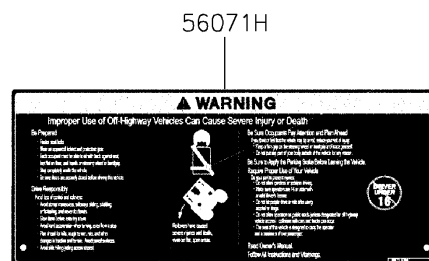

2021 MULE PRO-MX™ EPS CAMO

PARTS DIAGRAM

Labels

F2860

2021 MULE PRO-MX™ EPS CAMO

PARTS LIST

Labels

ITEM NAME	PART NUMBER	QUANTITY
LABEL,TIRE (Ref # 56030)	56030-Y015	1
LABEL,OIL GAUGE (Ref # 56030A)	56030-Y018	1
LABEL-WARNING,INFO (Ref # 56071)	56071-Y057	1
LABEL-WARNING,SHIFTING NOTICE (Ref # 56071A)	56071-Y058	1
LABEL-WARNING,FUEL (Ref # 56071B)	56071-Y059	1
LABEL-WARNING,AIR CLEANER INFO (Ref # 56071C)	56071-Y060	1
LABEL-WARNING,ROPS (Ref # 56071D)	56071-Y061	1
LABEL-WARNING (Ref # 56071E)	56071-Y062	1
LABEL-WARNING,CARGO BED (Ref # 56071F)	56071-Y063	1
LABEL-WARNING,MAX. CAPACITY (Ref # 56071G)	56071-Y064	1
LABEL-WARNING,GENERAL (Ref # 56071H)	56071-Y065	1
LABEL-WARNING,CARGO BED (Ref # 56071I)	56071-Y066	1
LABEL-WARNING,TIRE (Ref # 56071J)	56071-Y067	1
PATTERN,KAWASAKI (Ref # 56075)	56075-Y001	1