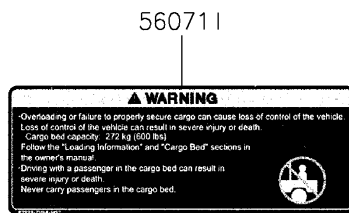

2021 MULE PRO-MX™ EPS CAMO

PARTS DIAGRAM

Labels

F2860

2021 MULE PRO-MX™ EPS CAMO

PARTS LIST

Labels

ITEM NAME	PART NUMBER	QUANTITY
LABEL,TIRE (Ref # 56030)	56030-Y015	1
LABEL,OIL GAUGE (Ref # 56030A)	56030-Y018	1
LABEL-WARNING,INFO (Ref # 56071)	56071-Y057	1
LABEL-WARNING,SHIFTING NOTICE (Ref # 56071A)	56071-Y058	1
LABEL-WARNING,FUEL (Ref # 56071B)	56071-Y059	1
LABEL-WARNING,AIR CLEANER INFO (Ref # 56071C)	56071-Y060	1
LABEL-WARNING,ROPS (Ref # 56071D)	56071-Y061	1
LABEL-WARNING (Ref # 56071E)	56071-Y062	1
LABEL-WARNING,CARGO BED (Ref # 56071F)	56071-Y063	1
LABEL-WARNING,MAX. CAPACITY (Ref # 56071G)	56071-Y064	1
LABEL-WARNING,GENERAL (Ref # 56071H)	56071-Y065	1
LABEL-WARNING,CARGO BED (Ref # 56071I)	56071-Y066	1
LABEL-WARNING,TIRE (Ref # 56071J)	56071-Y067	1
PATTERN,KAWASAKI (Ref # 56075)	56075-Y001	1