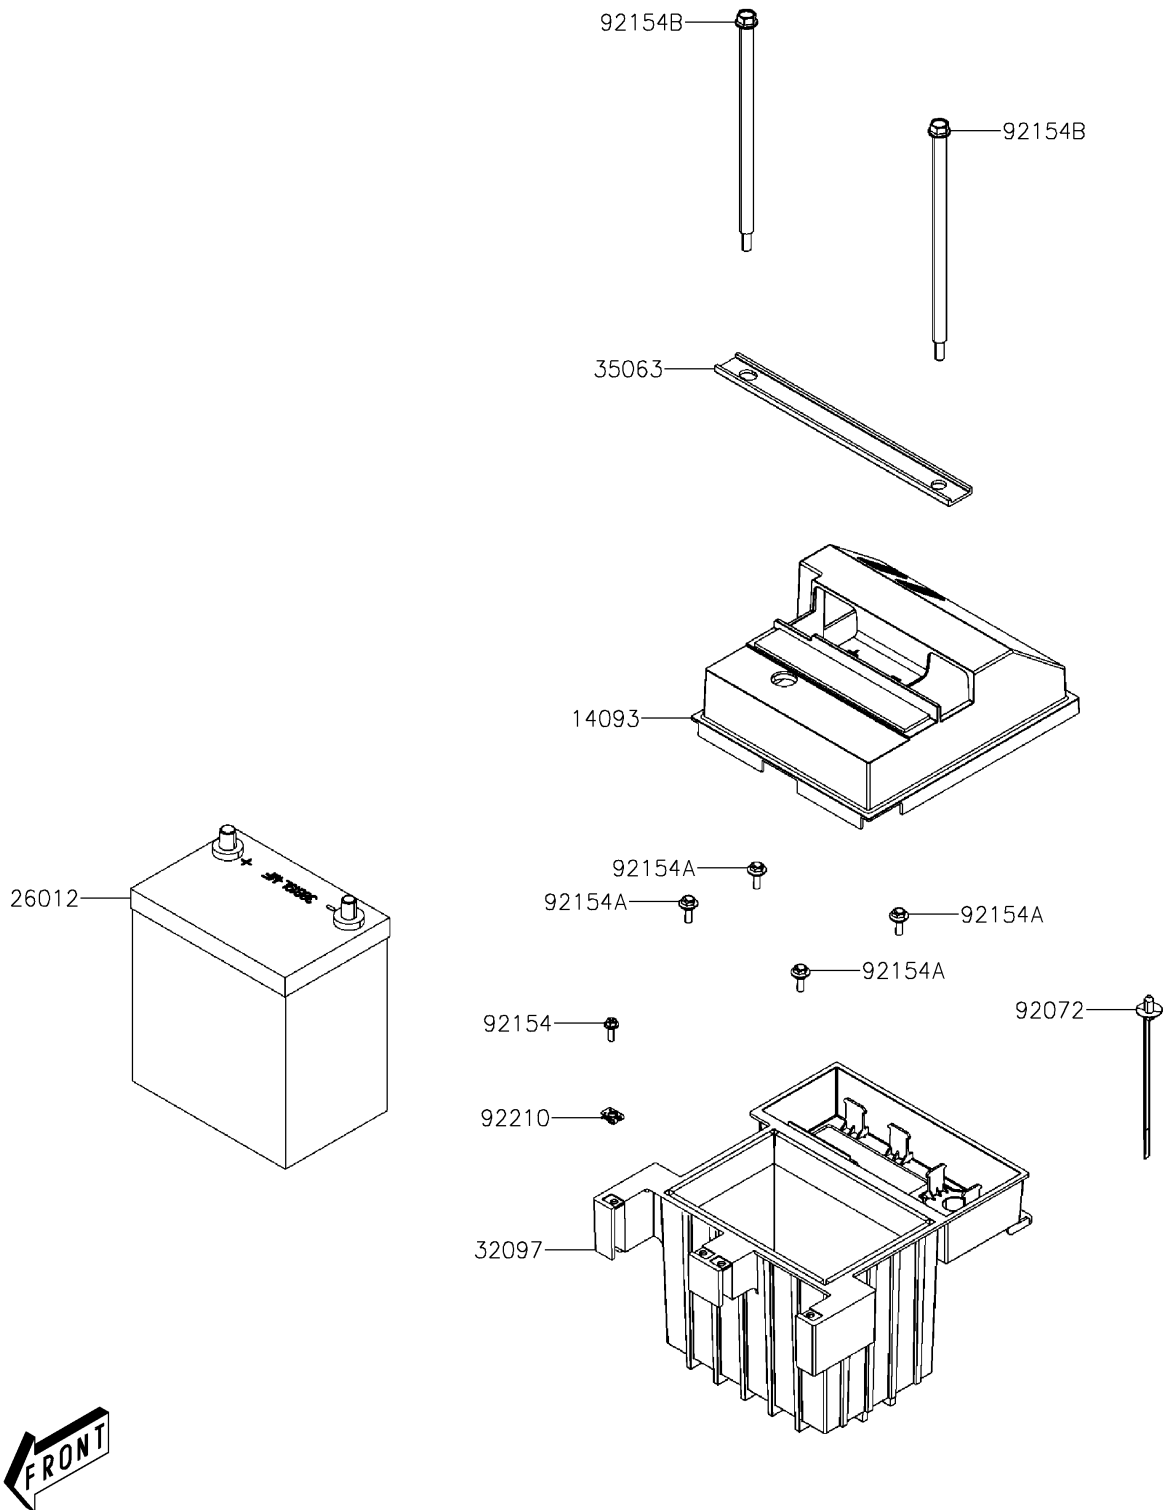

2021 MULE PRO-MX™ EPS CAMO

PARTS DIAGRAM

Battery

F2761

2021 MULE PRO-MX™ EPS CAMO

PARTS LIST

Battery

ITEM NAME	PART NUMBER	QUANTITY
COVER,BATTERY (Ref # 14093)	14093-Y009	1
BATTERY,38B19L-MF (Ref # 26012)	26012-Y006	1
CASE-BATTERY (Ref # 32097)	32097-Y002	1
STAY,BATTERY BAR (Ref # 35063)	35063-Y041	1
BAND (Ref # 92072)	92072-Y020	5
BOLT,5X16 (Ref # 92154)	92154-Y085	4
BOLT,6X18 (Ref # 92154A)	92154-Y177	4
BOLT,FLANGE,8X235 (Ref # 92154B)	92154-Y201	2
NUT,5MM (Ref # 92210)	92210-Y016	4