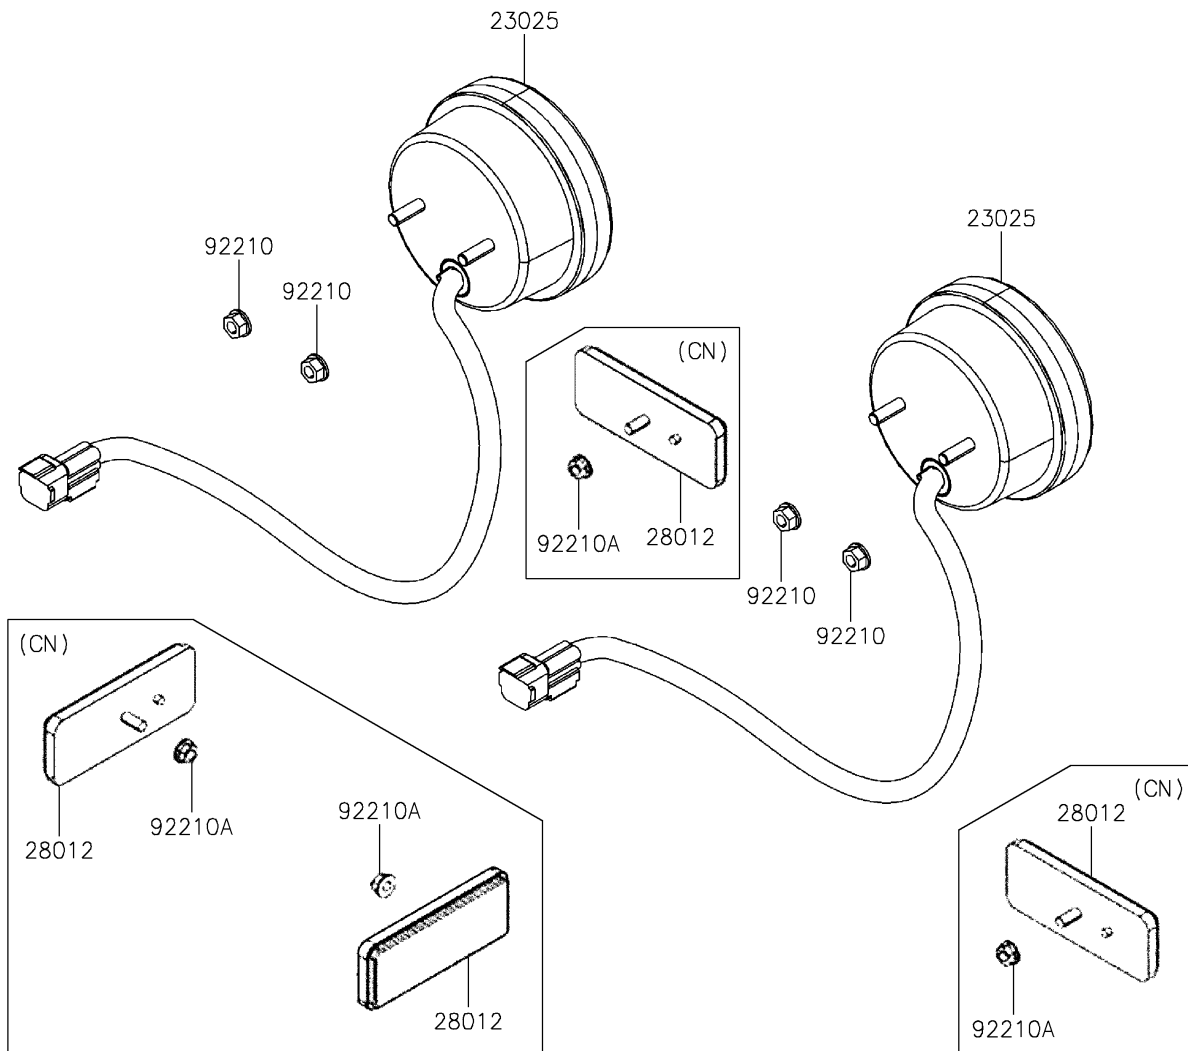

2021 MULE PRO-MX™ EPS CAMO

PARTS DIAGRAM

Taillight(s)

F2720