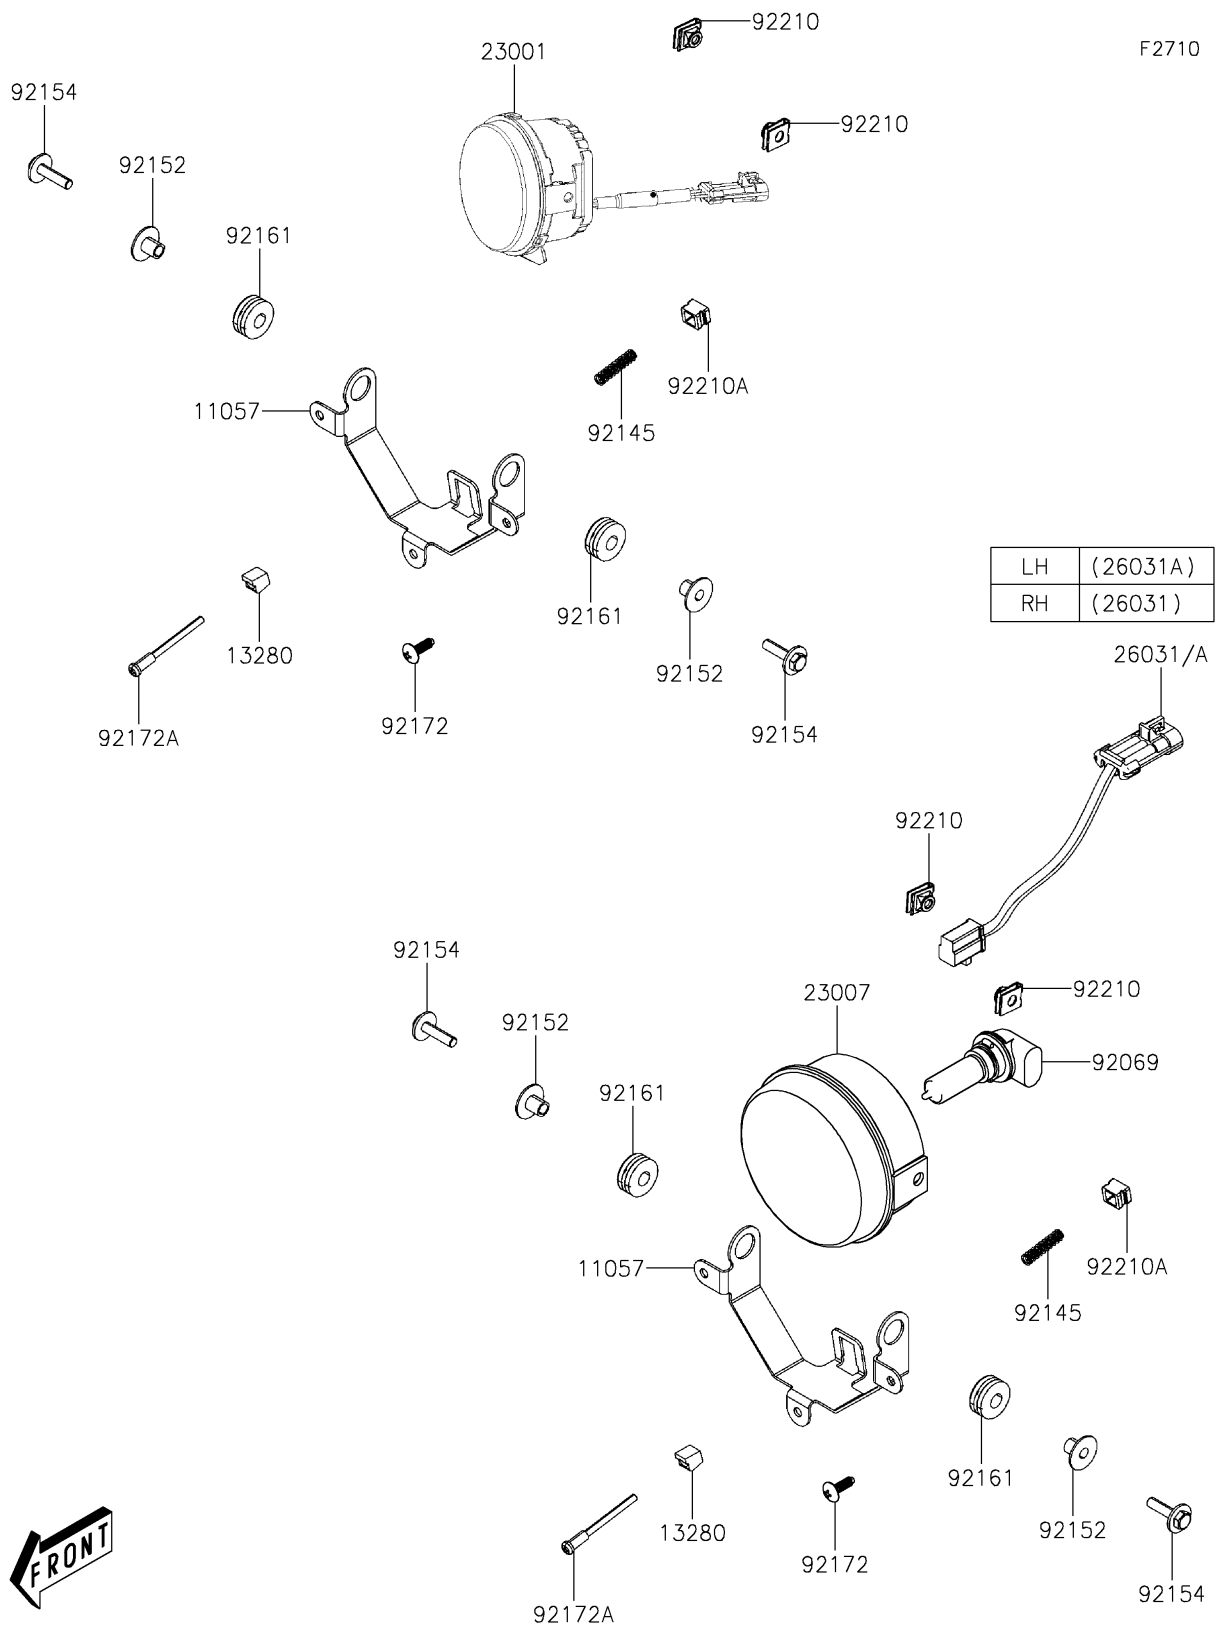

## PARTS DIAGRAM

### Headlight(s)

## PARTS LIST

### Headlight(s)

ITEM NAME	PART NUMBER	QUANTITY
BRACKET,HEAD LIGHT (Ref # 11057)	11057-Y004	4
HOLDER,ADJUSTER LIGHT (Ref # 13280)	13280-Y019	4
LAMP-ASSY-HEAD,LED (Ref # 23001)	23001-Y001	2
LENS-COMP,HEAD LAMP (Ref # 23007)	23007-0096	2
HARNESS,SUB,HEAD LIGHT,RH (Ref # 26031)	26031-Y018	1
HARNESS,SUB,HEAD LIGHT,LH (Ref # 26031A)	26031-Y019	1
BULB,12V 35/35W (Ref # 92069)	92069-0019	2
SPRING,ADJUSTER LIGHT (Ref # 92145)	92145-Y062	4
COLLAR,HEAD LIGHT (Ref # 92152)	92152-Y064	8
BOLT,6X25 (Ref # 92154)	92154-Y099	8
DAMPER (Ref # 92161)	92161-Y043	8
SCREW,TAPPING,5X16 (Ref # 92172)	92172-Y020	12
SCREW,PAN,4X58 (Ref # 92172A)	92172-Y080	4
NUT,6MM (Ref # 92210)	92210-Y089	8
NUT,4MM (Ref # 92210A)	92210-Y095	4