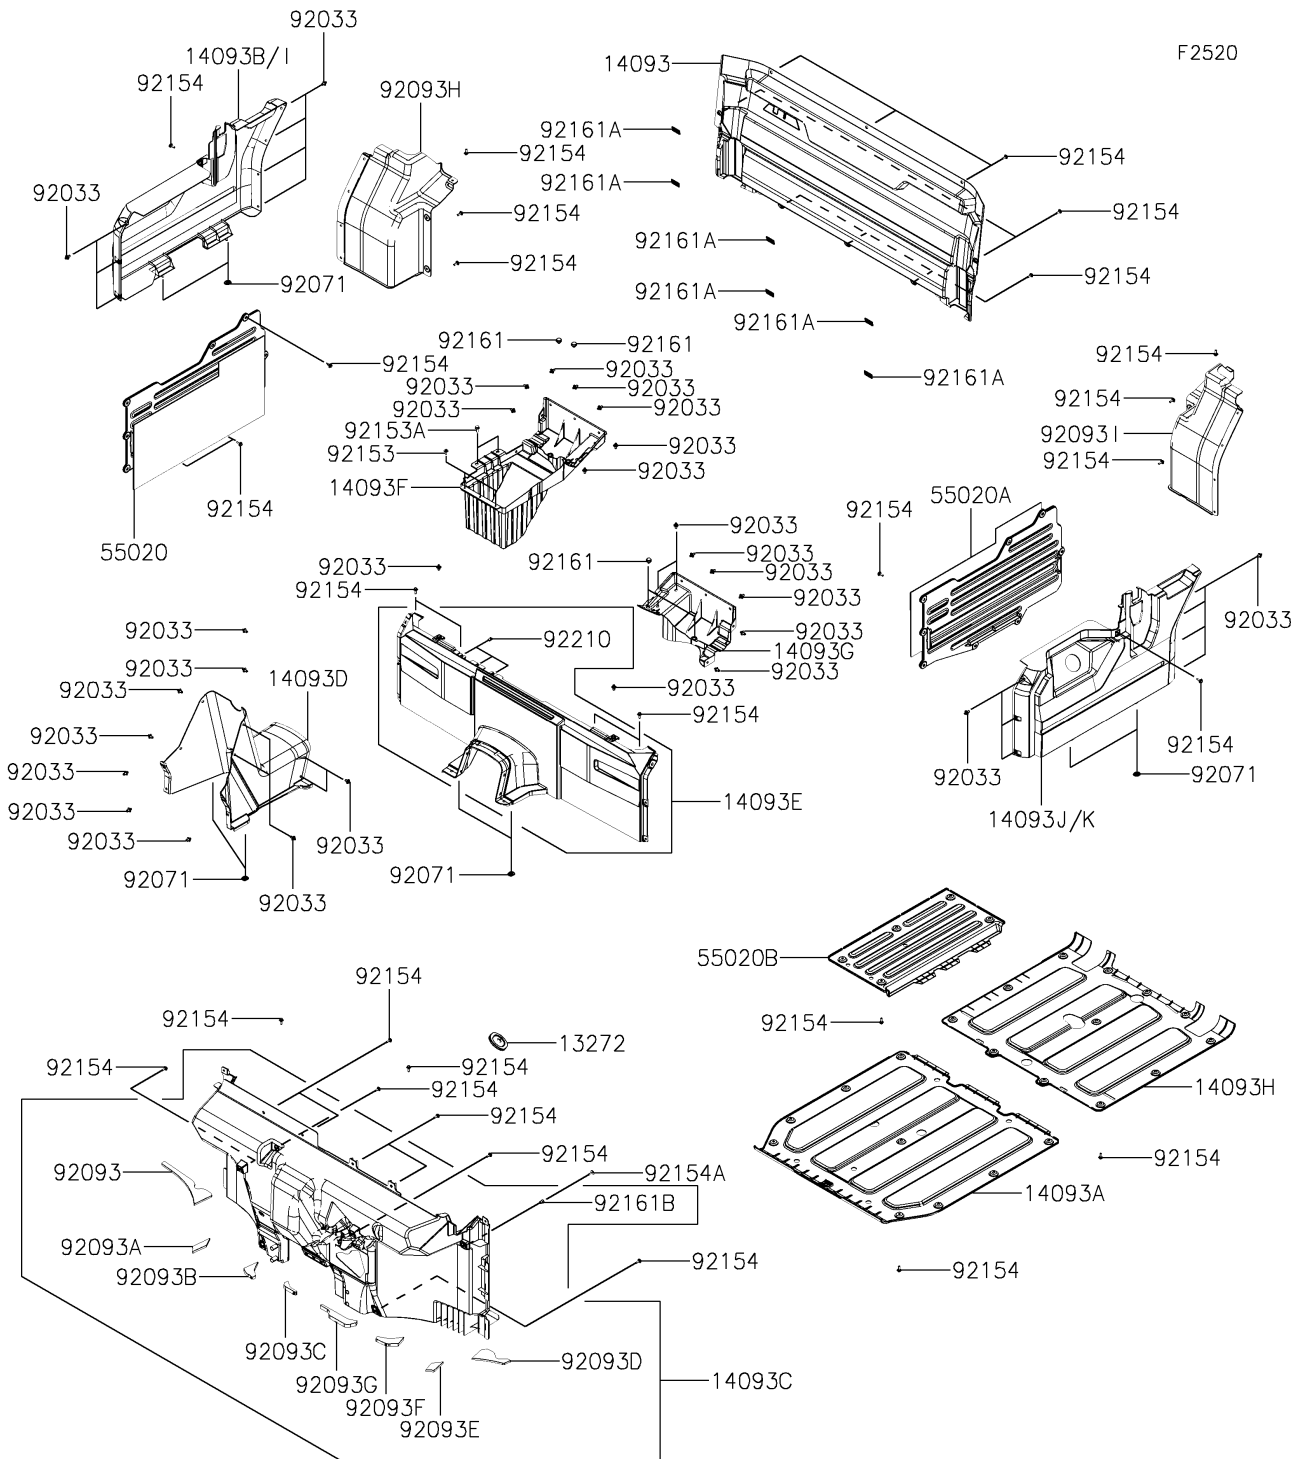

2021 MULE PRO-MX™ EPS CAMO

PARTS DIAGRAM

Carrier(s)

2021 MULE PRO-MX™ EPS CAMO

PARTS LIST

Carrier(s)

ITEM NAME	PART NUMBER	QUANTITY
PLATE,FRONT TIRE HOUSE (Ref # 13272)	13272-Y032	1
COVER,BACK,S.BLACK (Ref # 14093)	14093-Y010-933	1
COVER,UNDER,FR,S.BLACK (Ref # 14093A)	14093-Y018-933	1
COVER,SIDE,RH,S.BLACK (Ref # 14093B)	14093-Y022-933	1
COVER,FR FLOOR,S.BLACK (Ref # 14093C)	14093-Y023-933	1
COVER,TUNNEL,S.BLACK (Ref # 14093D)	14093-Y025-933	1
COVER,CNT,S.BLACK (Ref # 14093E)	14093-Y026-933	1
COVER,HEAT GUARD,RH (Ref # 14093F)	14093-Y027	1
COVER,HEAT GUARD,LH (Ref # 14093G)	14093-Y029	1
COVER,UNDER,RR,S.BLACK (Ref # 14093H)	14093-Y030-933	1
COVER,SIDE,RH,S.BLACK (Ref # 14093I)	14093-Y038-933	1
COVER,SIDE,LH,S.BLACK (Ref # 14093J)	14093-Y052-933	1
COVER,SIDE,LH,S.BLACK (Ref # 14093K)	14093-Y054-933	1
GUARD,HEAT,RH (Ref # 55020)	55020-Y013	1
GUARD,HEAT,LH (Ref # 55020A)	55020-Y014	1
GUARD,BOOT,S.BLACK (Ref # 55020B)	55020-Y017-933	1
RING-SNAP (Ref # 92033)	92033-Y033	41
GROMMET (Ref # 92071)	92071-Y006	8
SEAL (Ref # 92093)	92093-Y035	1
SEAL (Ref # 92093A)	92093-Y036	1
SEAL (Ref # 92093B)	92093-Y037	1
SEAL (Ref # 92093C)	92093-Y038	1
SEAL (Ref # 92093D)	92093-Y039	1
SEAL (Ref # 92093E)	92093-Y040	1
SEAL (Ref # 92093F)	92093-Y041	1
SEAL (Ref # 92093G)	92093-Y042	1
SEAL (Ref # 92093H)	92093-Y043	1
SEAL (Ref # 92093I)	92093-Y044	1
BOLT,5X16 (Ref # 92153)	92153-Y013	3

2021 MULE PRO-MX™ EPS CAMO

PARTS LIST

Carrier(s)

ITEM NAME	PART NUMBER	QUANTITY
BOLT,FLANGE,8X16 (Ref # 92153A)	92153-Y032	2
BOLT,6X18 (Ref # 92154)	92154-Y177	73
BOLT,5X22 (Ref # 92154A)	92154-Y186	9
DAMPER (Ref # 92161)	92161-Y014	4
DAMPER (Ref # 92161A)	92161-Y045	6
DAMPER (Ref # 92161B)	92161-Y054	9
NUT,5MM (Ref # 92210)	92210-Y016	3