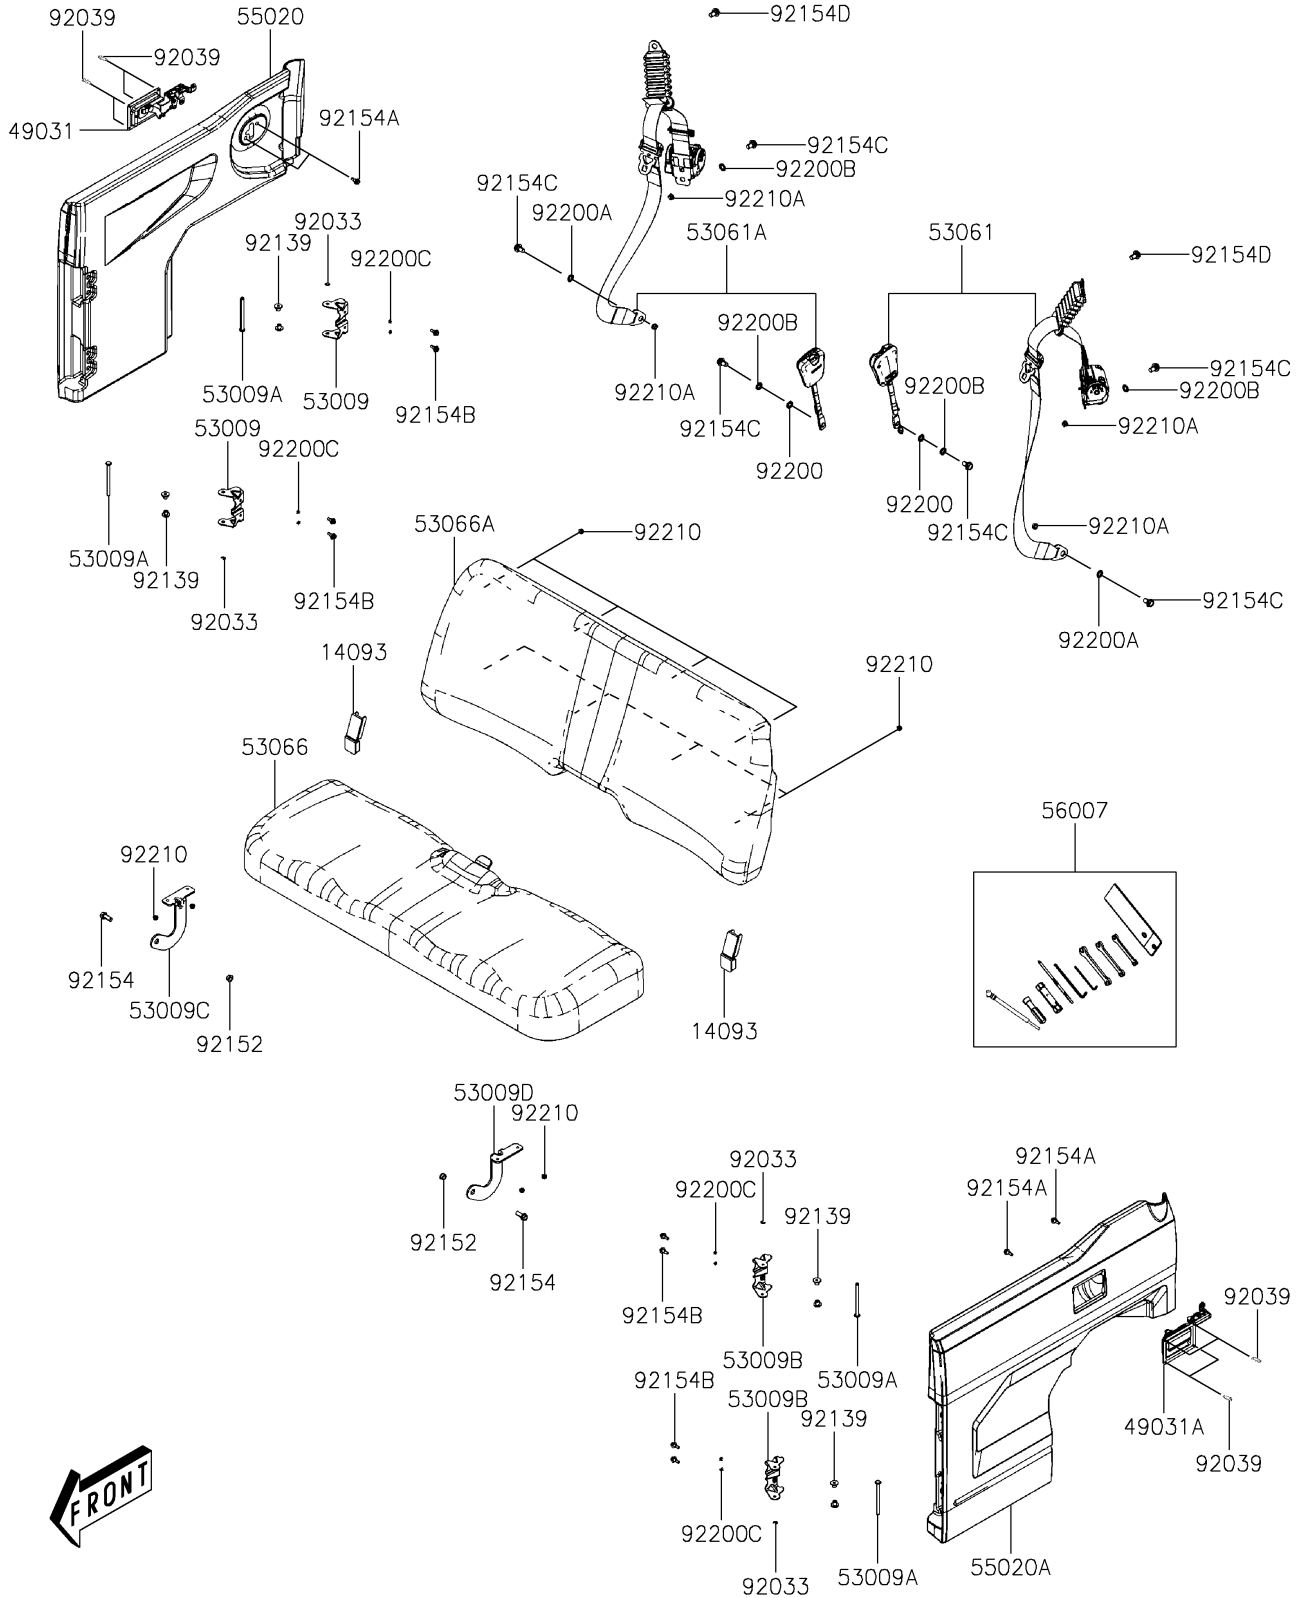

2021 MULE PRO-MX™ EPS CAMO

PARTS DIAGRAM

Seat

F2510