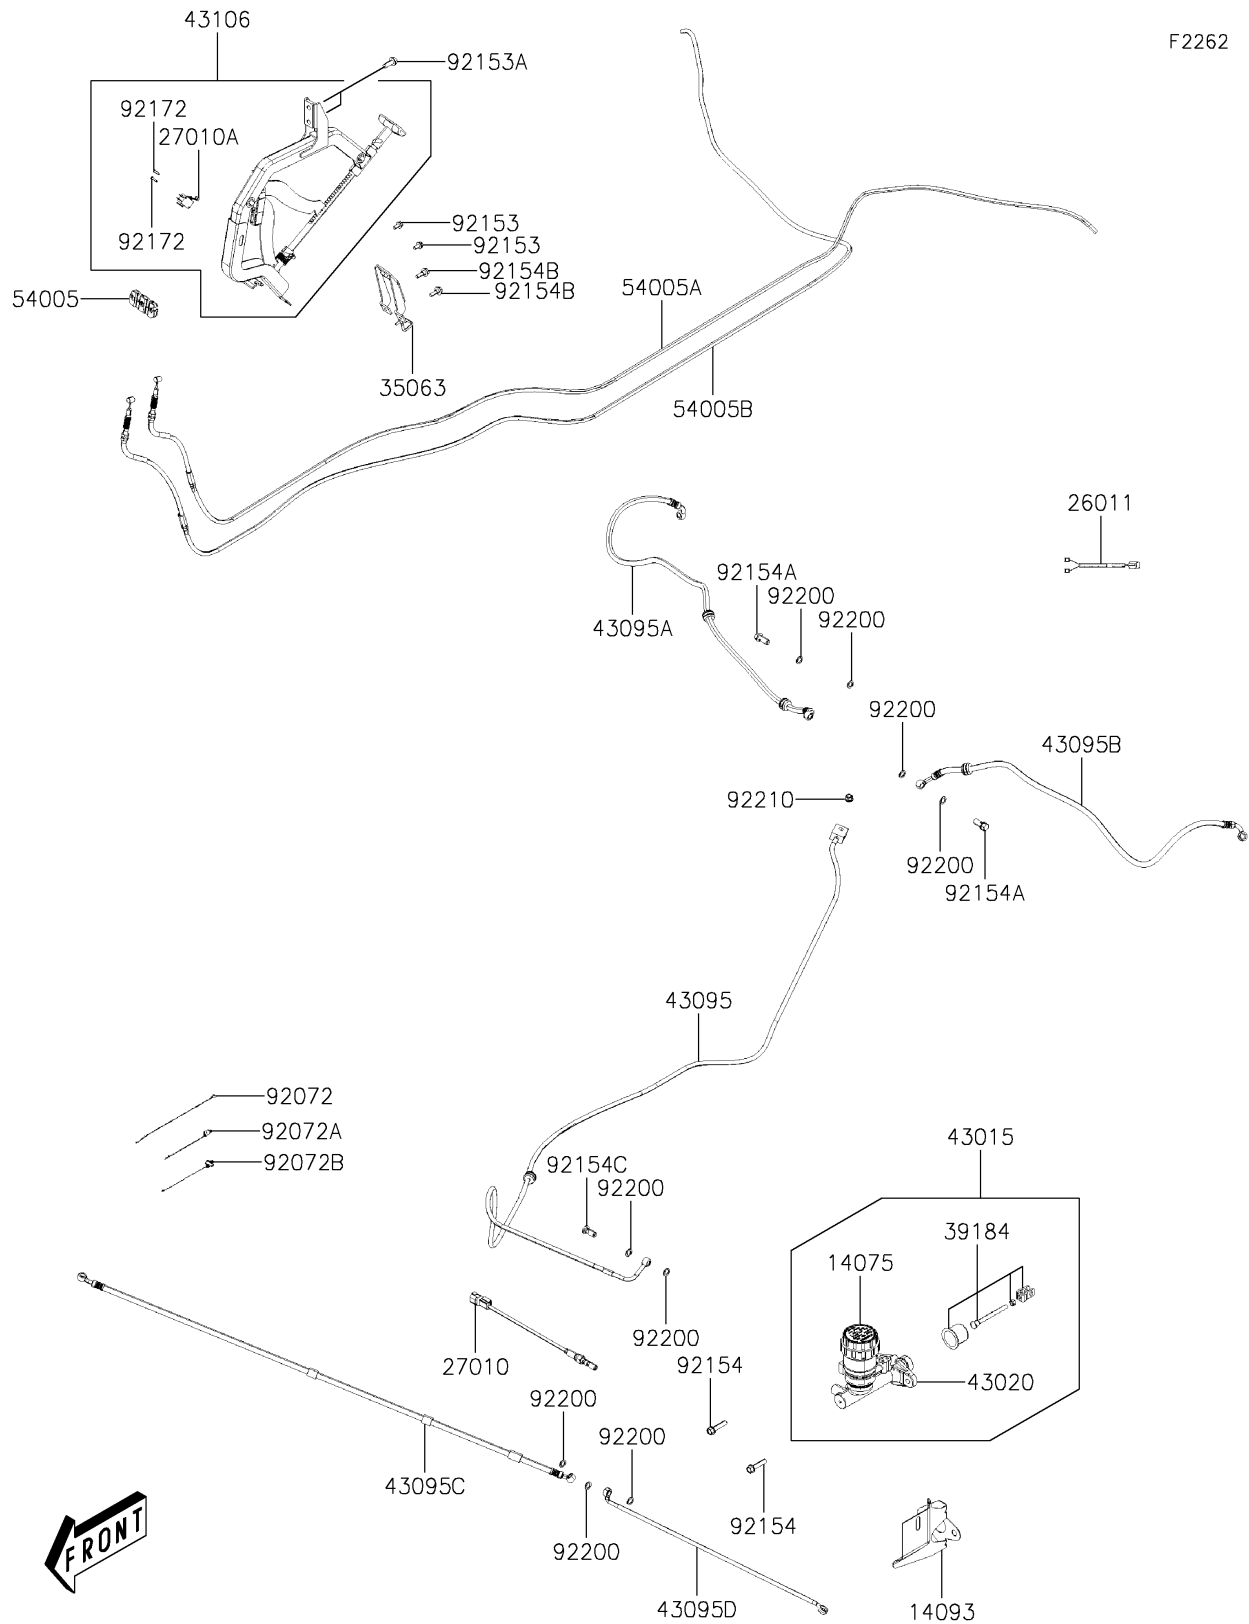

2021 MULE PRO-MX™ EPS CAMO

PARTS DIAGRAM

Brake Piping

2021 MULE PRO-MX™ EPS CAMO

PARTS LIST

Brake Piping

ITEM NAME	PART NUMBER	QUANTITY
CAP-ASSY (Ref # 14075)	14075-Y007	1
COVER,MASTER CYLINDER (Ref # 14093)	14093-Y008	1
WIRE-LEAD,PARKING SW (Ref # 26011)	26011-Y014	1
SWITCH,BRAKE PRESSURE (Ref # 27010)	27010-Y016	1
SWITCH (Ref # 27010A)	27010-Y017	1
STAY,PARKING BRAKE ASSY (Ref # 35063)	35063-Y042	1
BRACKET-ASSY (Ref # 39184)	39184-Y001	1
CYLINDER-ASSY-MASTER (Ref # 43015)	43015-Y007	1
PISTON-COMP-BRAKE (Ref # 43020)	43020-Y004	1
HOSE-BRAKE,RR (Ref # 43095)	43095-Y019	1
HOSE-BRAKE,RR,RH (Ref # 43095A)	43095-Y020	1
HOSE-BRAKE,RR,LH (Ref # 43095B)	43095-Y021	1
HOSE-BRAKE,FR,RH (Ref # 43095C)	43095-Y022	1
HOSE-BRAKE,FR,LH (Ref # 43095D)	43095-Y023	1
LEVER-ASSY-PARKING BRAKE (Ref # 43106)	43106-Y001	1
CABLE-BRAKE,PARKING (Ref # 54005)	54005-Y003	1
CABLE-BRAKE,PARKING,RH (Ref # 54005A)	54005-Y004	1
CABLE-BRAKE,PARKING,LH (Ref # 54005B)	54005-Y005	1
BAND (Ref # 92072)	92072-Y011	2
BAND (Ref # 92072A)	92072-Y020	2
BAND (Ref # 92072B)	92072-Y021	2
BOLT,FLANGE,6X12 (Ref # 92153)	92153-Y023	2
BOLT,FLANGE,8X20 (Ref # 92153A)	92153-Y033	2
BOLT,FLANGE,8X35 (Ref # 92154)	92154-Y021	2
BOLT,10X22 (Ref # 92154A)	92154-Y114	2
BOLT,6X20 (Ref # 92154B)	92154-Y179	2
BOLT,OIL (Ref # 92154C)	92154-Y184	1
SCREW (Ref # 92172)	92172-Y082	2
WASHER (Ref # 92200)	92200-Y015	9

2021 MULE PRO-MX™ EPS CAMO

PARTS LIST

Brake Piping

ITEM NAME	PART NUMBER	QUANTITY
NUT,8MM (Ref # 92210)	92210-Y076	1