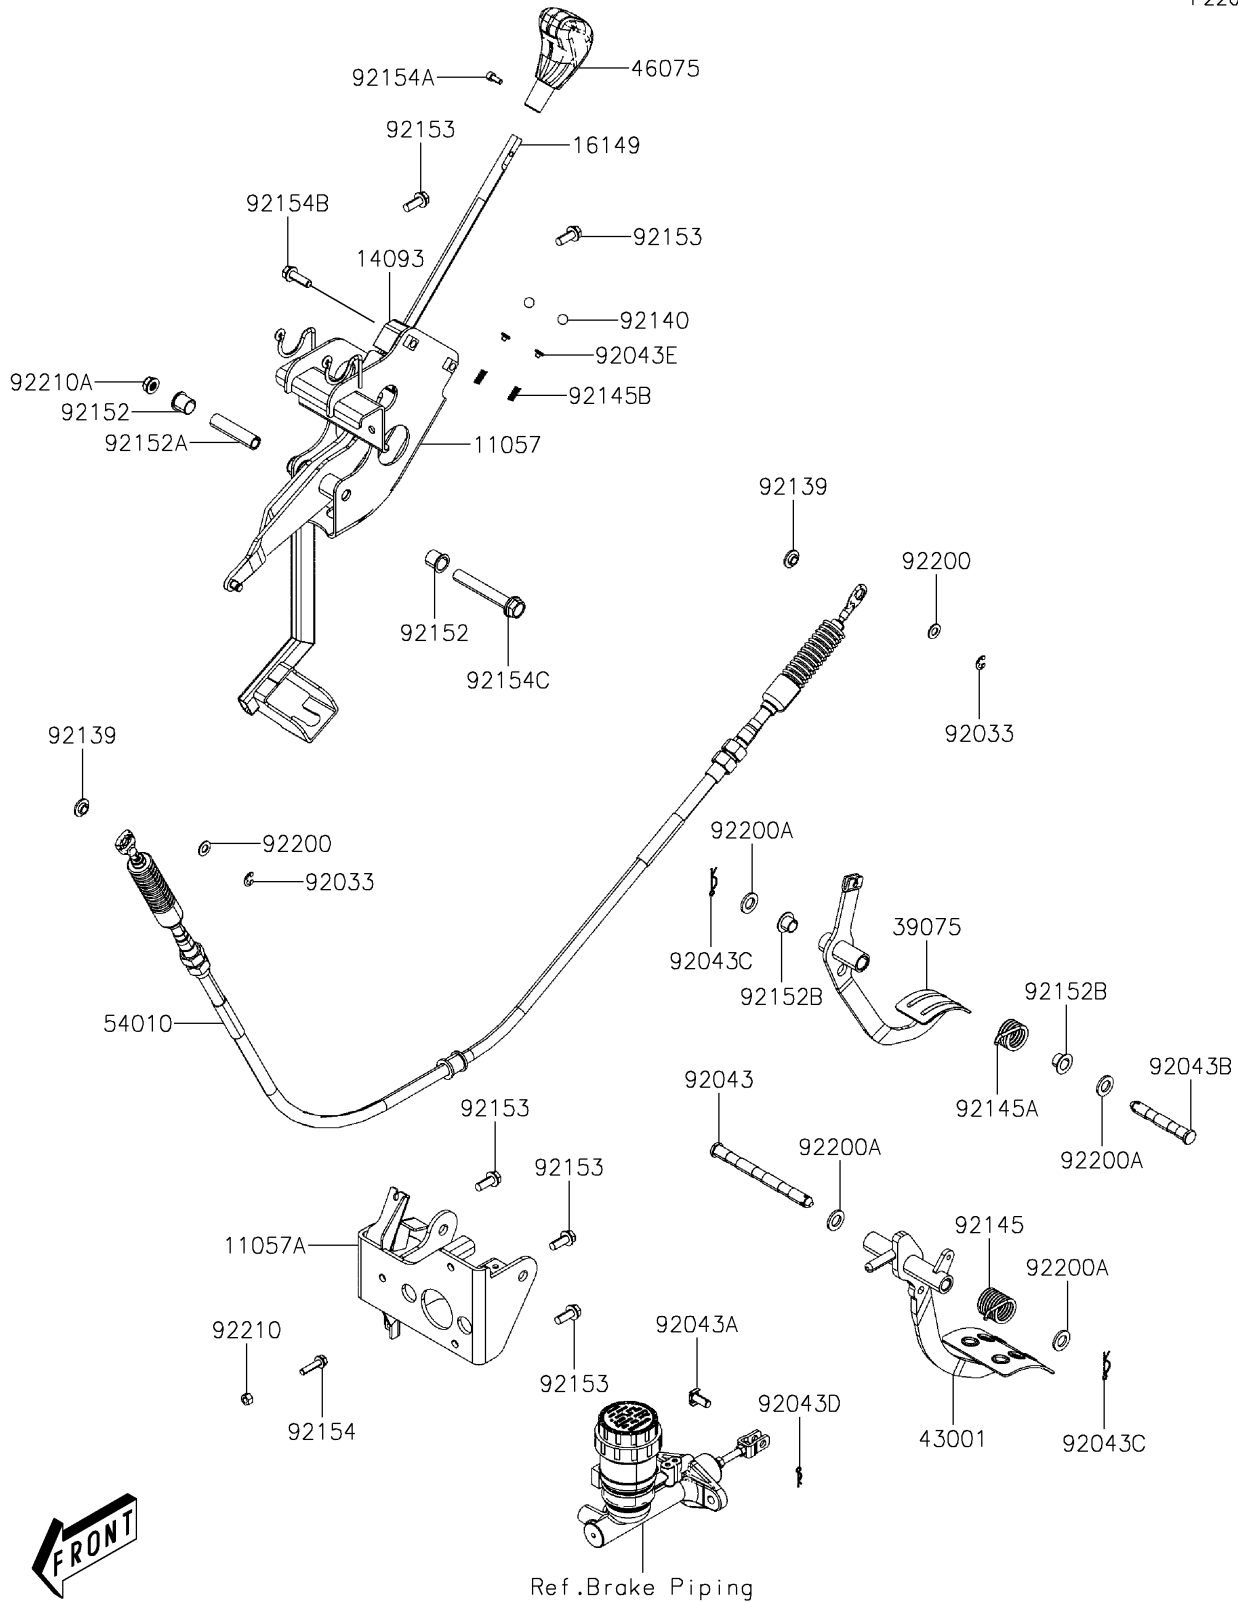

2021 MULE PRO-MX™ EPS CAMO

PARTS DIAGRAM

Brake Pedal/Throttle Lever

F2260

2021 MULE PRO-MX™ EPS CAMO

PARTS LIST

Brake Pedal/Throttle Lever

ITEM NAME	PART NUMBER	QUANTITY
BRACKET,SHIFT (Ref # 11057)	11057-Y003	1
BRACKET,BRAKE PEDAL (Ref # 11057A)	11057-Y008	1
COVER,SHIFT LEVER GUIDE (Ref # 14093)	14093-Y007	1
BAR,SHIFT (Ref # 16149)	16149-Y001	1
LEVER-THROTTLE (Ref # 39075)	39075-Y001	1
LEVER-BRAKE,PEDAL (Ref # 43001)	43001-Y002	1
GRIP (Ref # 46075)	46075-0569	1
CABLE,SHIFT (Ref # 54010)	54010-Y002	1
RING-SNAP (Ref # 92033)	92033-Y041	2
PIN (Ref # 92043)	92043-Y039	1
PIN (Ref # 92043A)	92043-Y040	1
PIN (Ref # 92043B)	92043-Y041	1
PIN,LOCK,14MM (Ref # 92043C)	92043-Y044	2
PIN,LOCK,8MM (Ref # 92043D)	92043-Y045	1
PIN (Ref # 92043E)	92043-Y047	2
BUSHING,SHIFT (Ref # 92139)	92139-Y013	2
BALL,STEEL 12 (Ref # 92140)	92140-Y001	2
SPRING,BRAKE PEDAL RETURN (Ref # 92145)	92145-Y064	1
SPRING,THROTTLE PEDAL RETURN (Ref # 92145A)	92145-Y065	1
SPRING,SHIFT (Ref # 92145B)	92145-Y073	2
COLLAR,SHIFT PIVOT (Ref # 92152)	92152-Y062	2
COLLAR,SHIFT PIVOT (Ref # 92152A)	92152-Y063	1
COLLAR (Ref # 92152B)	92152-Y065	2
BOLT,FLANGE,8X20 (Ref # 92153)	92153-Y033	5
BOLT,FLANGE,6X25 (Ref # 92154)	92154-Y130	1
BOLT,SOCKET,5X12 (Ref # 92154A)	92154-Y176	1
BOLT,FLANGE,8X25 (Ref # 92154B)	92154-Y195	2
BOLT,FLANGE,12X80 (Ref # 92154C)	92154-Y200	1
WASHER,8MM (Ref # 92200)	92200-Y044	2

2021 MULE PRO-MX™ EPS CAMO

PARTS LIST

Brake Pedal/Throttle Lever

ITEM NAME	PART NUMBER	QUANTITY
WASHER,12MM (Ref # 92200A)	92200-Y091	4
NUT,HEX,6MM (Ref # 92210)	92210-Y074	1
NUT,FLANGE,12MM (Ref # 92210A)	92210-Y090	1