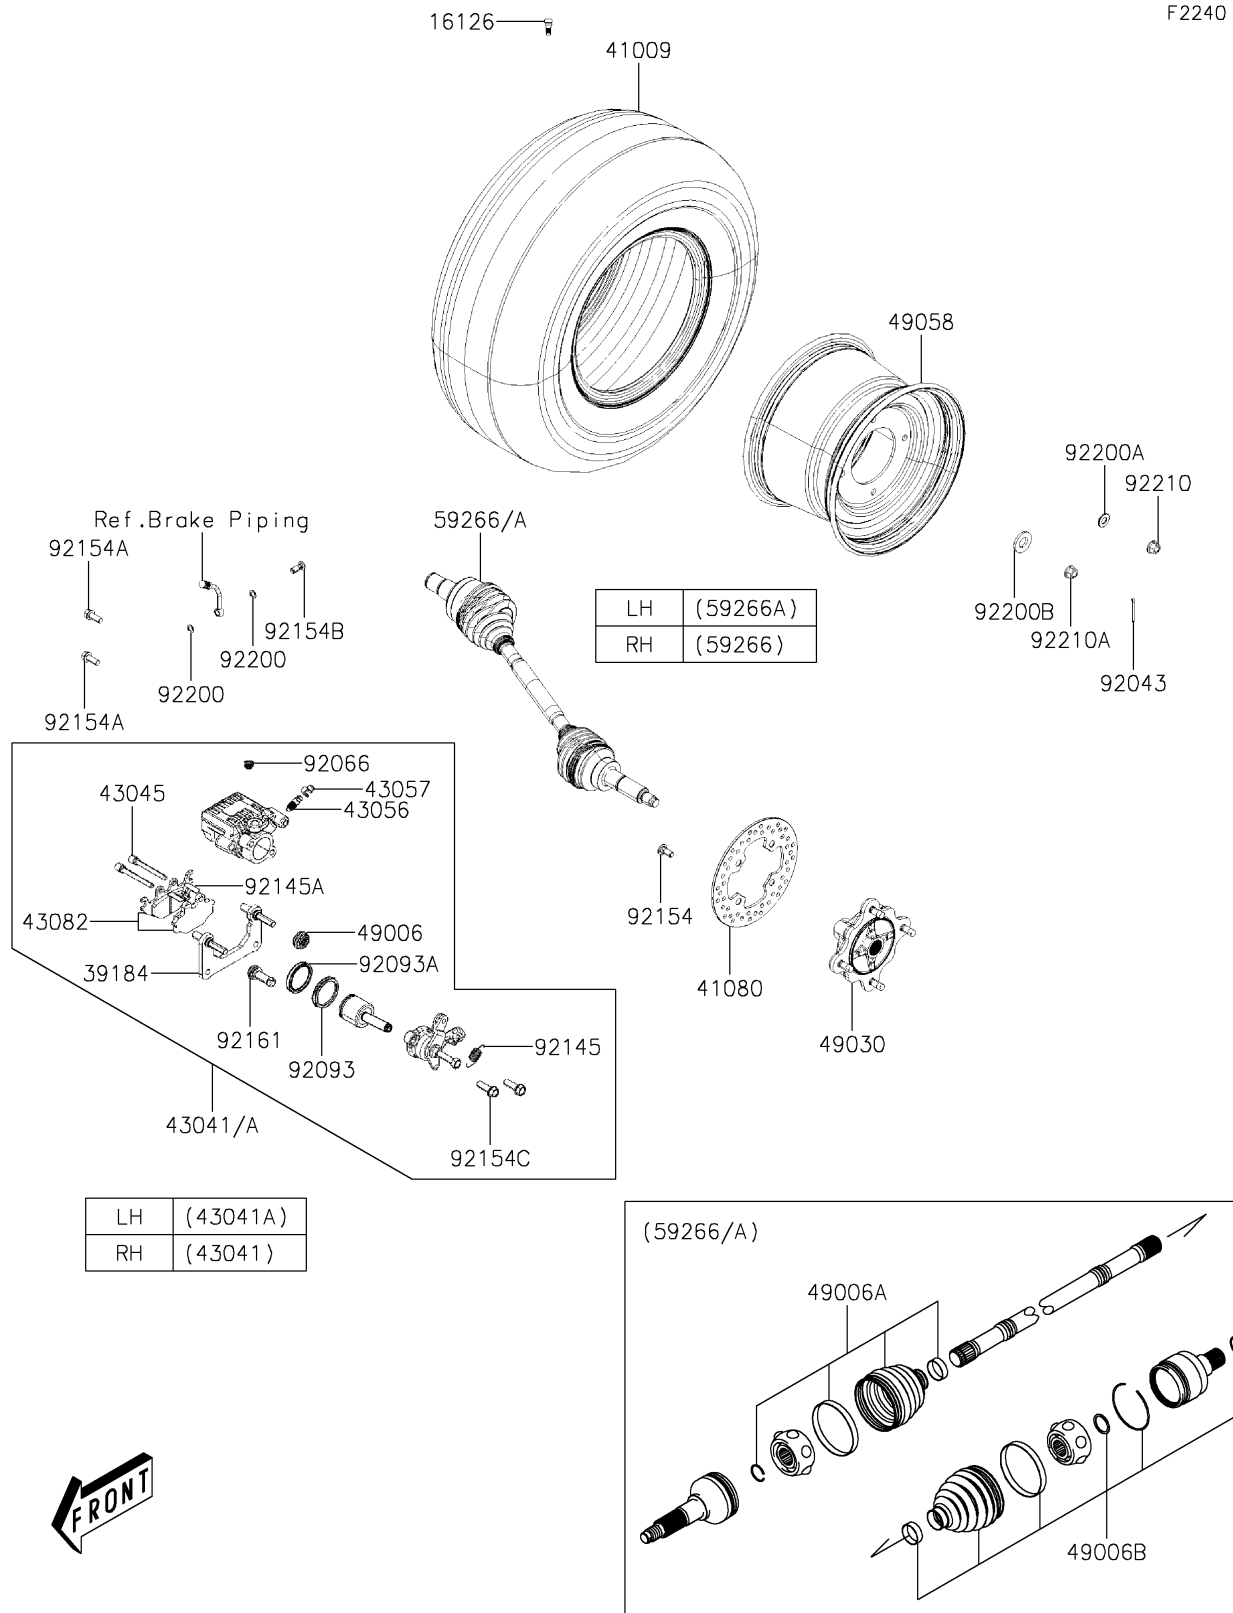

2021 MULE PRO-MX™ EPS CAMO

PARTS DIAGRAM

Rear Hubs/Brakes

2021 MULE PRO-MX™ EPS CAMO

PARTS LIST

Rear Hubs/Brakes

ITEM NAME	PART NUMBER	QUANTITY
VALVE,RIM (Ref # 16126)	16126-Y001	2
BRACKET-ASSY (Ref # 39184)	39184-0044	2
TIRE,RR,25X10.00 R12 (Ref # 41009)	41009-Y009	2
DISC,BRAKE (Ref # 41080)	41080-Y009	2
CALIPER-ASSY,RR,RH,SILVER (Ref # 43041)	43041-Y009-934	1
CALIPER-ASSY,RR,LH,SILVER (Ref # 43041A)	43041-Y010-934	1
SHAFT-CALIPER (Ref # 43045)	43045-Y002	4
BREATHER-BRAKE (Ref # 43056)	43056-0006	2
CAP-BREATHER (Ref # 43057)	43057-Y002	2
PAD-ASSY-BRAKE,RR (Ref # 43082)	43082-Y009	2
BOOT,CALIPER (Ref # 49006)	49006-Y005	2
BOOT,RR,OUTSIDE (Ref # 49006A)	49006-Y011	2
BOOT,RR,INSIDE (Ref # 49006B)	49006-Y012	2
HUB,RR (Ref # 49030)	49030-Y004	2
WHEEL,RR,BLACK (Ref # 49058)	49058-Y005-935	2
JOINT-BALL,RR,RH (Ref # 59266)	59266-Y002	1
JOINT-BALL,RR,LH (Ref # 59266A)	59266-Y003	1
PIN,4X40 (Ref # 92043)	92043-Y043	2
PLUG (Ref # 92066)	92066-Y012	2
SEAL,PISTON (Ref # 92093)	92093-Y033	2
SEAL,PISTON (Ref # 92093A)	92093-Y034	2
SPRING,RETURN,47MM (Ref # 92145)	92145-1690	2
SPRING,PAD (Ref # 92145A)	92145-Y035	2
BOLT,10X23 (Ref # 92154)	92154-Y178	8
BOLT (Ref # 92154A)	92154-Y183	4
BOLT,OIL (Ref # 92154B)	92154-Y184	2
BOLT,FLANGE,6X40 (Ref # 92154C)	92154-Y228	4
DAMPER (Ref # 92161)	92161-Y012	2
WASHER (Ref # 92200)	92200-Y015	4

2021 MULE PRO-MX™ EPS CAMO

PARTS LIST

Rear Hubs/Brakes

ITEM NAME	PART NUMBER	QUANTITY
WASHER,12MM (Ref # 92200A)	92200-Y089	8
WASHER,40X20.5X4.5 (Ref # 92200B)	92200-Y090	2
NUT (Ref # 92210)	92210-Y088	8
NUT,FLANGE,20MM (Ref # 92210A)	92210-Y099	2