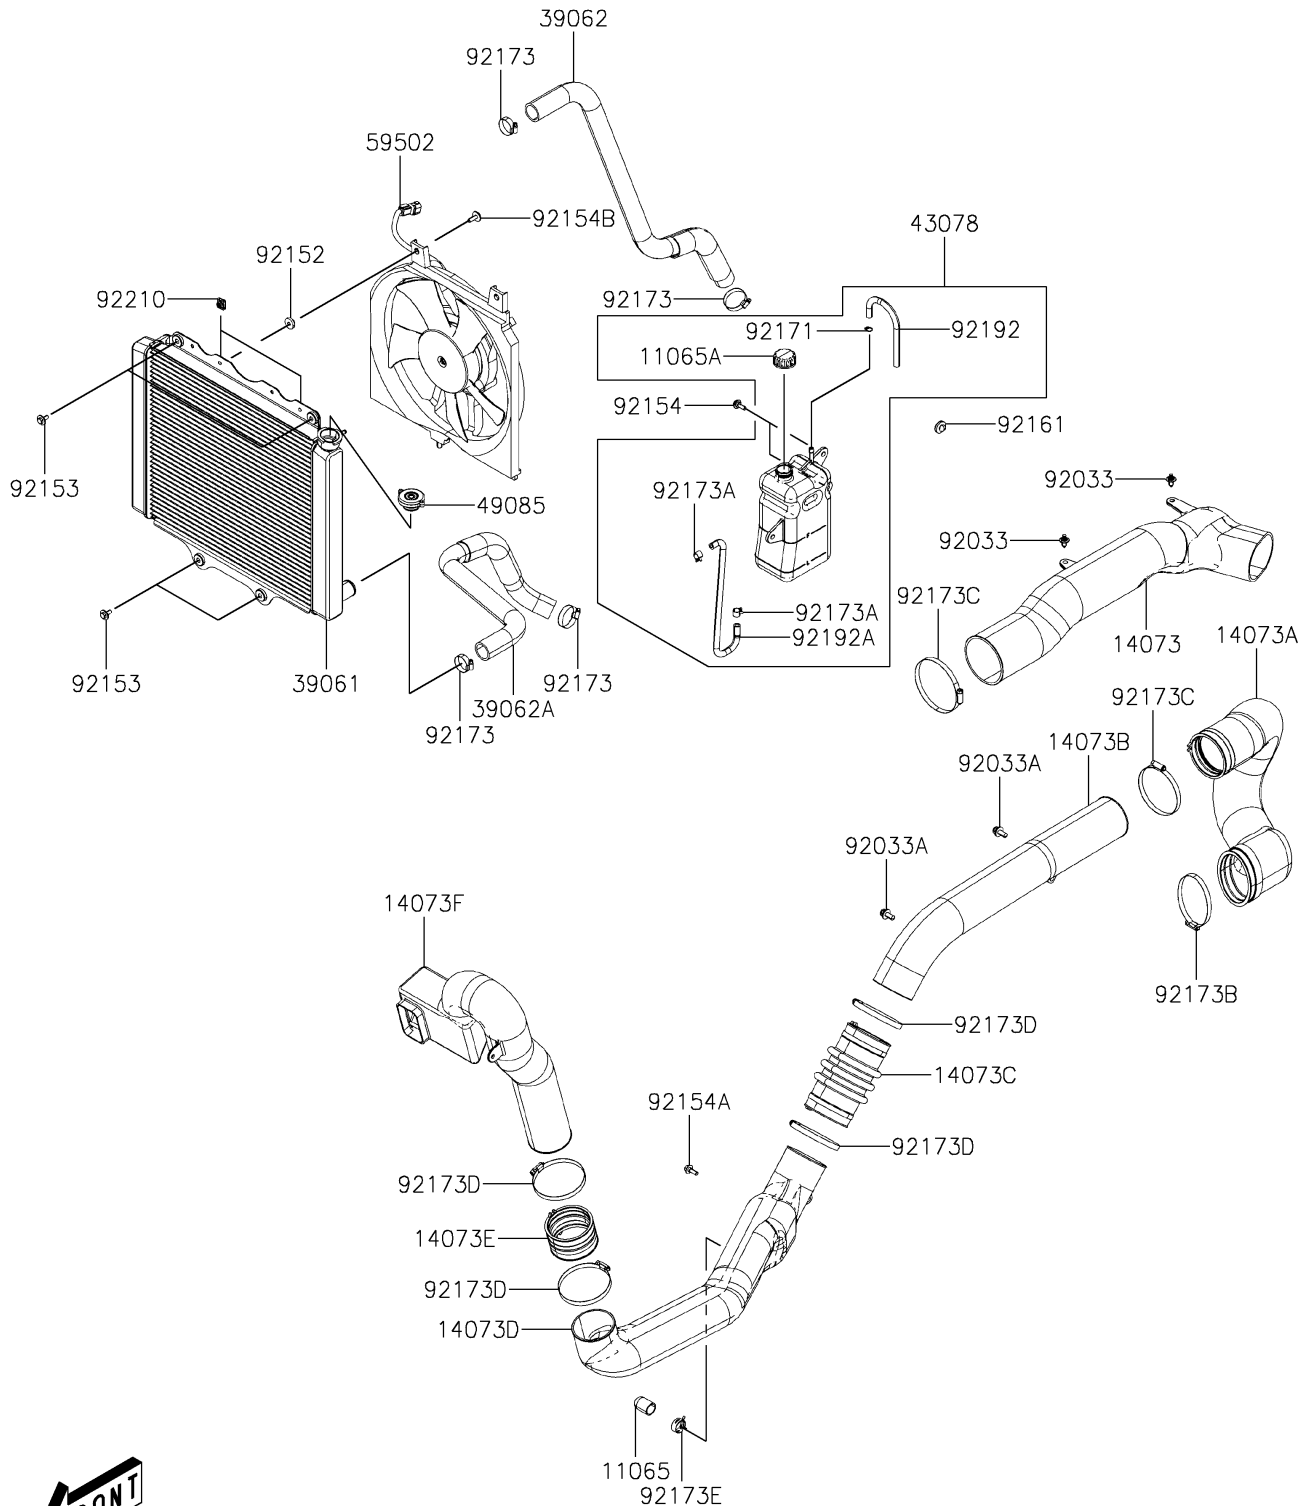

2021 MULE PRO-MX™ EPS CAMO

PARTS DIAGRAM

Cooling

E3035

2021 MULE PRO-MX™ EPS CAMO

PARTS LIST

Cooling

ITEM NAME	PART NUMBER	QUANTITY
CAP,DRAIN (Ref # 11065)	11065-Y036	1
CAP,RESERVE TANK (Ref # 11065A)	11065-Y037	1
DUCT (Ref # 14073)	14073-Y011	1
DUCT,INTAKE (Ref # 14073A)	14073-Y012	1
DUCT,INTAKE (Ref # 14073B)	14073-Y013	1
DUCT,INTAKE (Ref # 14073C)	14073-Y014	1
DUCT,INTAKE (Ref # 14073D)	14073-Y015	1
DUCT,INTAKE (Ref # 14073E)	14073-Y016	1
DUCT,INTAKE (Ref # 14073F)	14073-Y017	1
RADIATOR-ASSY (Ref # 39061)	39061-Y004	1
HOSE-COOLING (Ref # 39062)	39062-Y016	1
HOSE-COOLING (Ref # 39062A)	39062-Y017	1
RESERVOIR (Ref # 43078)	43078-Y004	1
CAP-ASSY-PRESSURE (Ref # 49085)	49085-Y005	1
FAN-ASSY (Ref # 59502)	59502-Y003	1
RING-SNAP (Ref # 92033)	92033-Y033	2
RING-SNAP (Ref # 92033A)	92033-Y035	2
COLLAR (Ref # 92152)	92152-Y072	2
BOLT,6X20 (Ref # 92153)	92153-Y019	4
BOLT,6X18 (Ref # 92154)	92154-Y177	2
BOLT,FLANGE,6MM (Ref # 92154A)	92154-Y180	1
BOLT,6X22 (Ref # 92154B)	92154-Y191	2
DAMPER (Ref # 92161)	92161-Y048	1
CLAMP (Ref # 92171)	92171-Y011	1
CLAMP,28.6MM (Ref # 92173)	92173-1205	4
CLAMP,10.5 (Ref # 92173A)	92173-Y023	2
CLAMP (Ref # 92173B)	92173-Y062	1
CLAMP (Ref # 92173C)	92173-Y064	2
CLAMP (Ref # 92173D)	92173-Y066	4

2021 MULE PRO-MX™ EPS CAMO

PARTS LIST

Cooling

ITEM NAME	PART NUMBER	QUANTITY
CLAMP (Ref # 92173E)	92173-Y082	1
TUBE,DRAIN (Ref # 92192)	92192-Y069	1
TUBE (Ref # 92192A)	92192-Y070	1
NUT,6MM (Ref # 92210)	92210-Y089	2