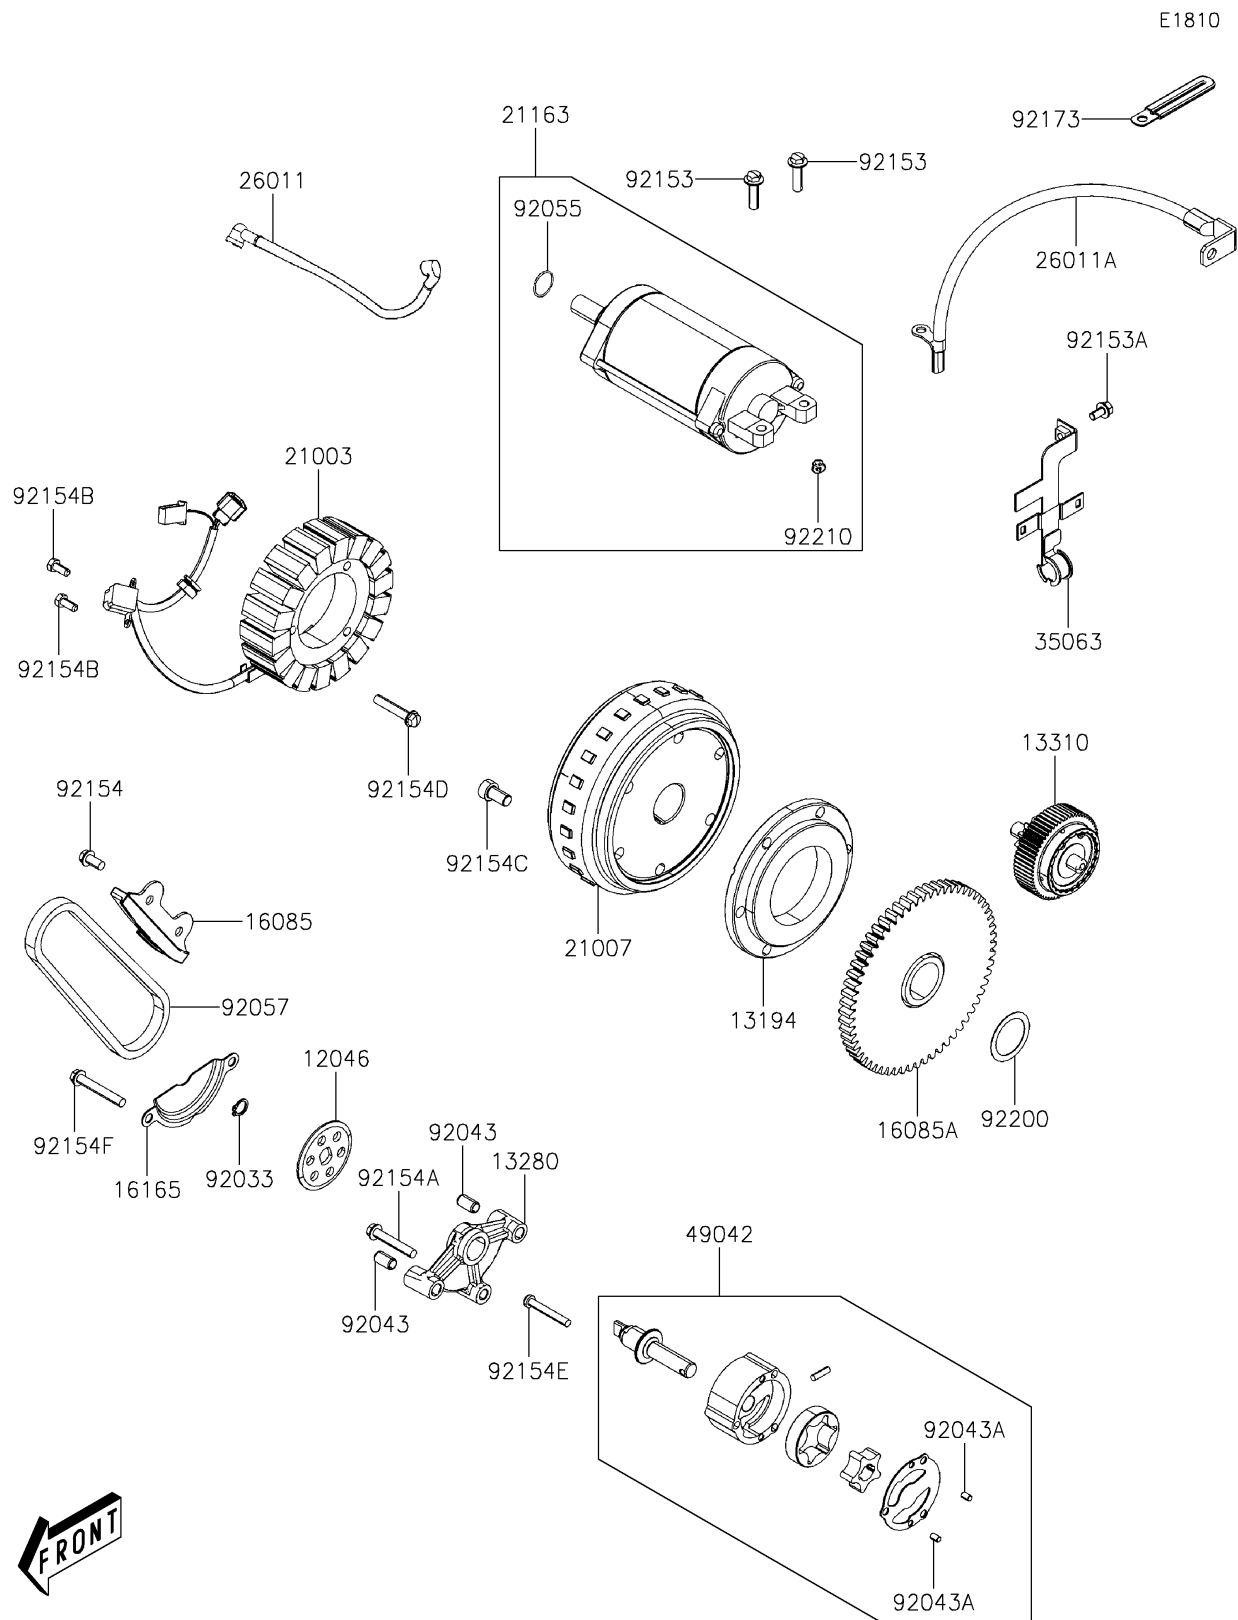

2021 MULE PRO-MX™ EPS CAMO

PARTS DIAGRAM

Generator

2021 MULE PRO-MX™ EPS CAMO

PARTS LIST

Generator

ITEM NAME	PART NUMBER	QUANTITY
SPROCKET,OIL PUMP DRIVE (Ref # 12046)	12046-Y006	1
CLUTCH-ONEWAY (Ref # 13194)	13194-Y001	1
HOLDER,OIL PUMP SHAFT (Ref # 13280)	13280-Y018	1
SHAFT-ASSY,REDUCTION (Ref # 13310)	13310-Y004	1
GEAR,START REDUCTION (Ref # 16085)	16085-Y017	1
GEAR,STARTING CLUTCH (Ref # 16085A)	16085-Y018	1
SEPARATOR,OIL (Ref # 16165)	16165-Y007	1
STATOR (Ref # 21003)	21003-Y010	1
ROTOR (Ref # 21007)	21007-Y010	1
STARTER-ELECTRIC (Ref # 21163)	21163-Y006	1
WIRE-LEAD,STARTER MOTOR (Ref # 26011)	26011-Y010	1
WIRE-LEAD,EARTH (Ref # 26011A)	26011-Y013	1
STAY (Ref # 35063)	35063-Y036	1
PUMP-OIL,ASSY (Ref # 49042)	49042-Y006	1
RING-SNAP,10MM (Ref # 92033)	92033-Y019	1
PIN,8X14 (Ref # 92043)	92043-Y012	2
PIN,DOWEL,4X65 (Ref # 92043A)	92043-Y015	2
RING-O,24.4X3.1 (Ref # 92055)	92055-Y025	1
CHAIN,OIL PUMP (Ref # 92057)	92057-Y013	1
BOLT,FLANGE,6X22 (Ref # 92153)	92153-Y003	2
BOLT,5X10 (Ref # 92153A)	92153-Y058	1
BOLT,FLANGE,6X12 (Ref # 92154)	92154-Y035	2
BOLT,FLANGE,6X35 (Ref # 92154A)	92154-Y069	1
BOLT,HEX,5X12 (Ref # 92154B)	92154-Y111	2
BOLT,8X15 (Ref # 92154C)	92154-Y123	6
BOLT,FLANGE,6X32 (Ref # 92154D)	92154-Y128	3
BOLT,5X35 (Ref # 92154E)	92154-Y185	3
BOLT,FLANGE,6X40 (Ref # 92154F)	92154-Y209	2
CLAMP (Ref # 92173)	92173-Y004	1

2021 MULE PRO-MX™ EPS CAMO

PARTS LIST

Generator

ITEM NAME	PART NUMBER	QUANTITY
WASHER,27.2X36X0.5 (Ref # 92200)	92200-Y097	1
NUT,6MM (Ref # 92210)	92210-Y039	1