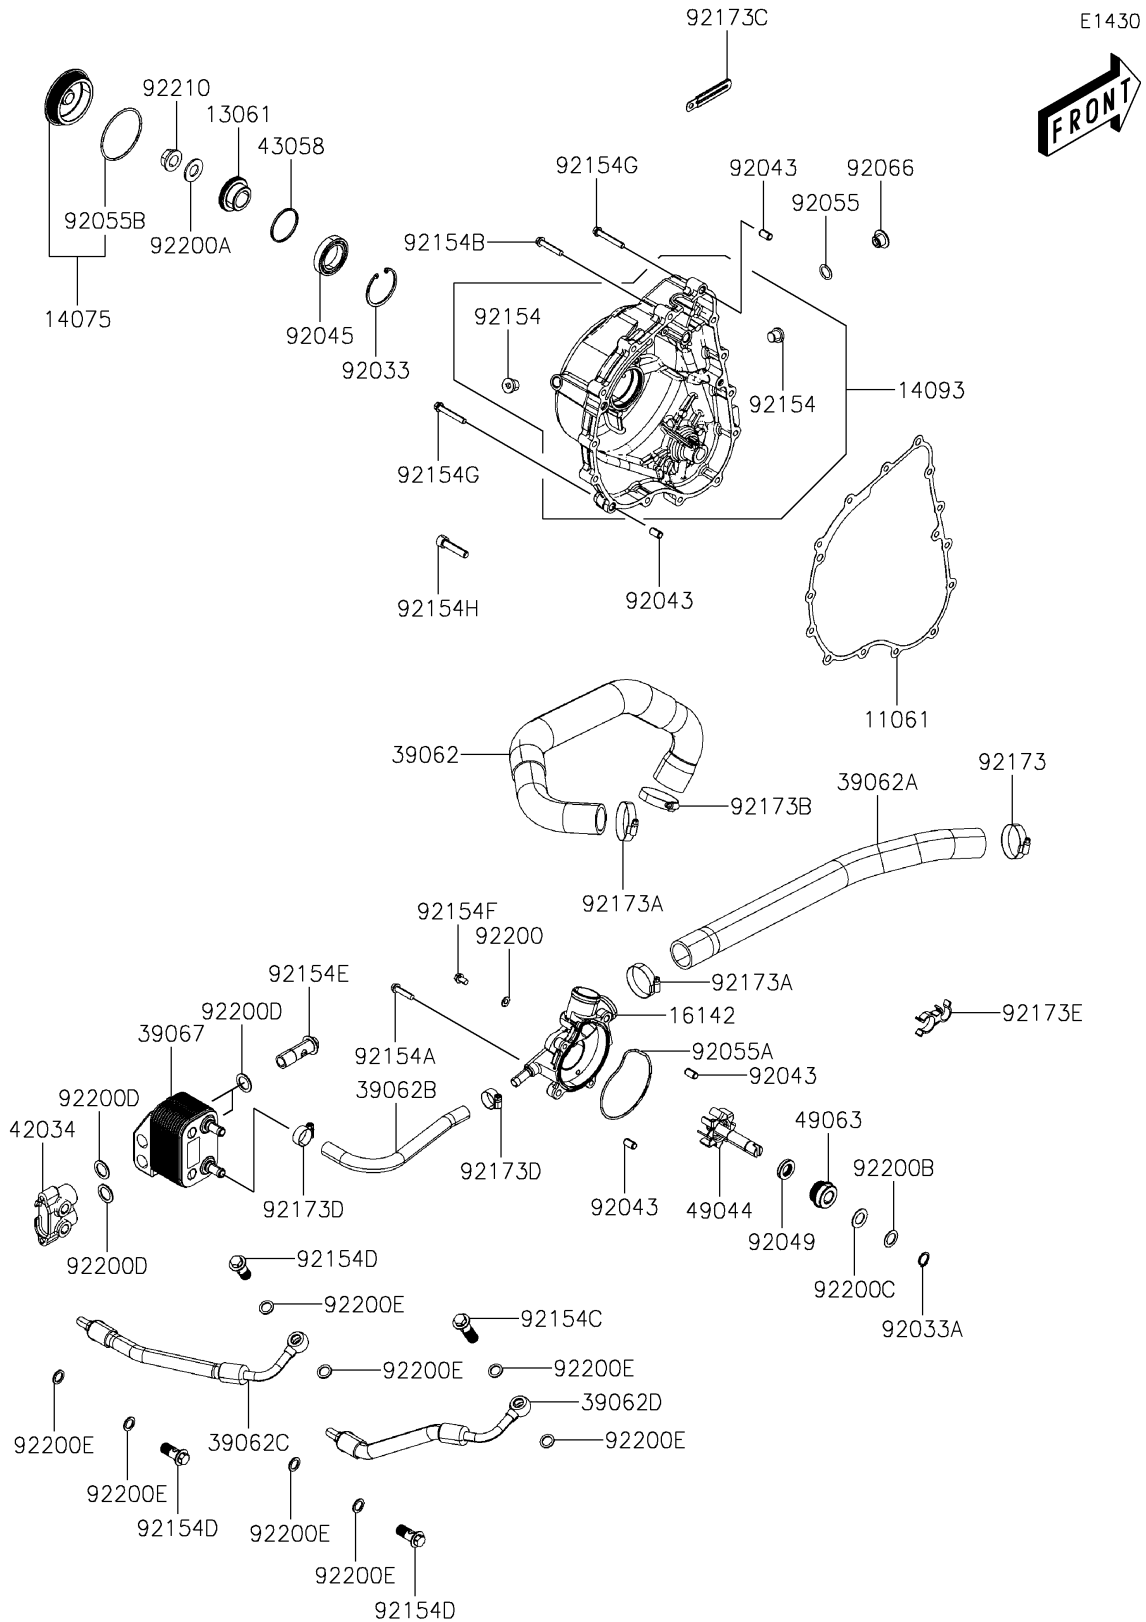

2021 MULE PRO-MX™ EPS CAMO

PARTS DIAGRAM

Engine Cover(s)

2021 MULE PRO-MX™ EPS CAMO

PARTS LIST

Engine Cover(s)

ITEM NAME	PART NUMBER	QUANTITY
GASKET,CRANK CASE COVER,LH (Ref # 11061)	11061-Y055	1
BOSS,RACHET (Ref # 13061)	13061-Y005	1
CAP-ASSY (Ref # 14075)	14075-Y006	1
COVER,CRANK CASE,LH (Ref # 14093)	14093-Y002	1
COVER-PUMP,WATER (Ref # 16142)	16142-Y002	1
HOSE-COOLING (Ref # 39062)	39062-Y015	1
HOSE-COOLING (Ref # 39062A)	39062-Y018	1
HOSE-COOLING (Ref # 39062B)	39062-Y021	1
HOSE-COOLING (Ref # 39062C)	39062-Y022	1
HOSE-COOLING (Ref # 39062D)	39062-Y023	1
COOLER-OIL (Ref # 39067)	39067-Y001	1
COUPLING,OIL COOLER (Ref # 42034)	42034-Y002	1
RING,OIL PATH (Ref # 43058)	43058-Y001	1
PUMP-WATER (Ref # 49044)	49044-Y002	1
SEAL-MECHANICAL (Ref # 49063)	49063-Y003	1
RING-SNAP (Ref # 92033)	92033-Y027	1
RING-SNAP (Ref # 92033A)	92033-Y028	1
PIN,8X14 (Ref # 92043)	92043-Y012	4
BEARING-BALL,6906 (Ref # 92045)	92045-Y044	1
SEAL-OIL,14X24X5 (Ref # 92049)	92049-0824	1
RING-O,13.8X2.5 (Ref # 92055)	92055-Y023	1
RING-O,WATER PUMP (Ref # 92055A)	92055-Y058	1
RING-O,17.8X2.4 (Ref # 92055B)	92055-Y064	1
PLUG,COVER (Ref # 92066)	92066-Y009	1
BOLT,SEALING,12MM (Ref # 92154)	92154-Y009	2
BOLT,FLANGE,6X25 (Ref # 92154A)	92154-Y066	4
BOLT,FLANGE,6X32 (Ref # 92154B)	92154-Y128	12
BOLT (Ref # 92154C)	92154-Y172	1
BOLT (Ref # 92154D)	92154-Y173	3