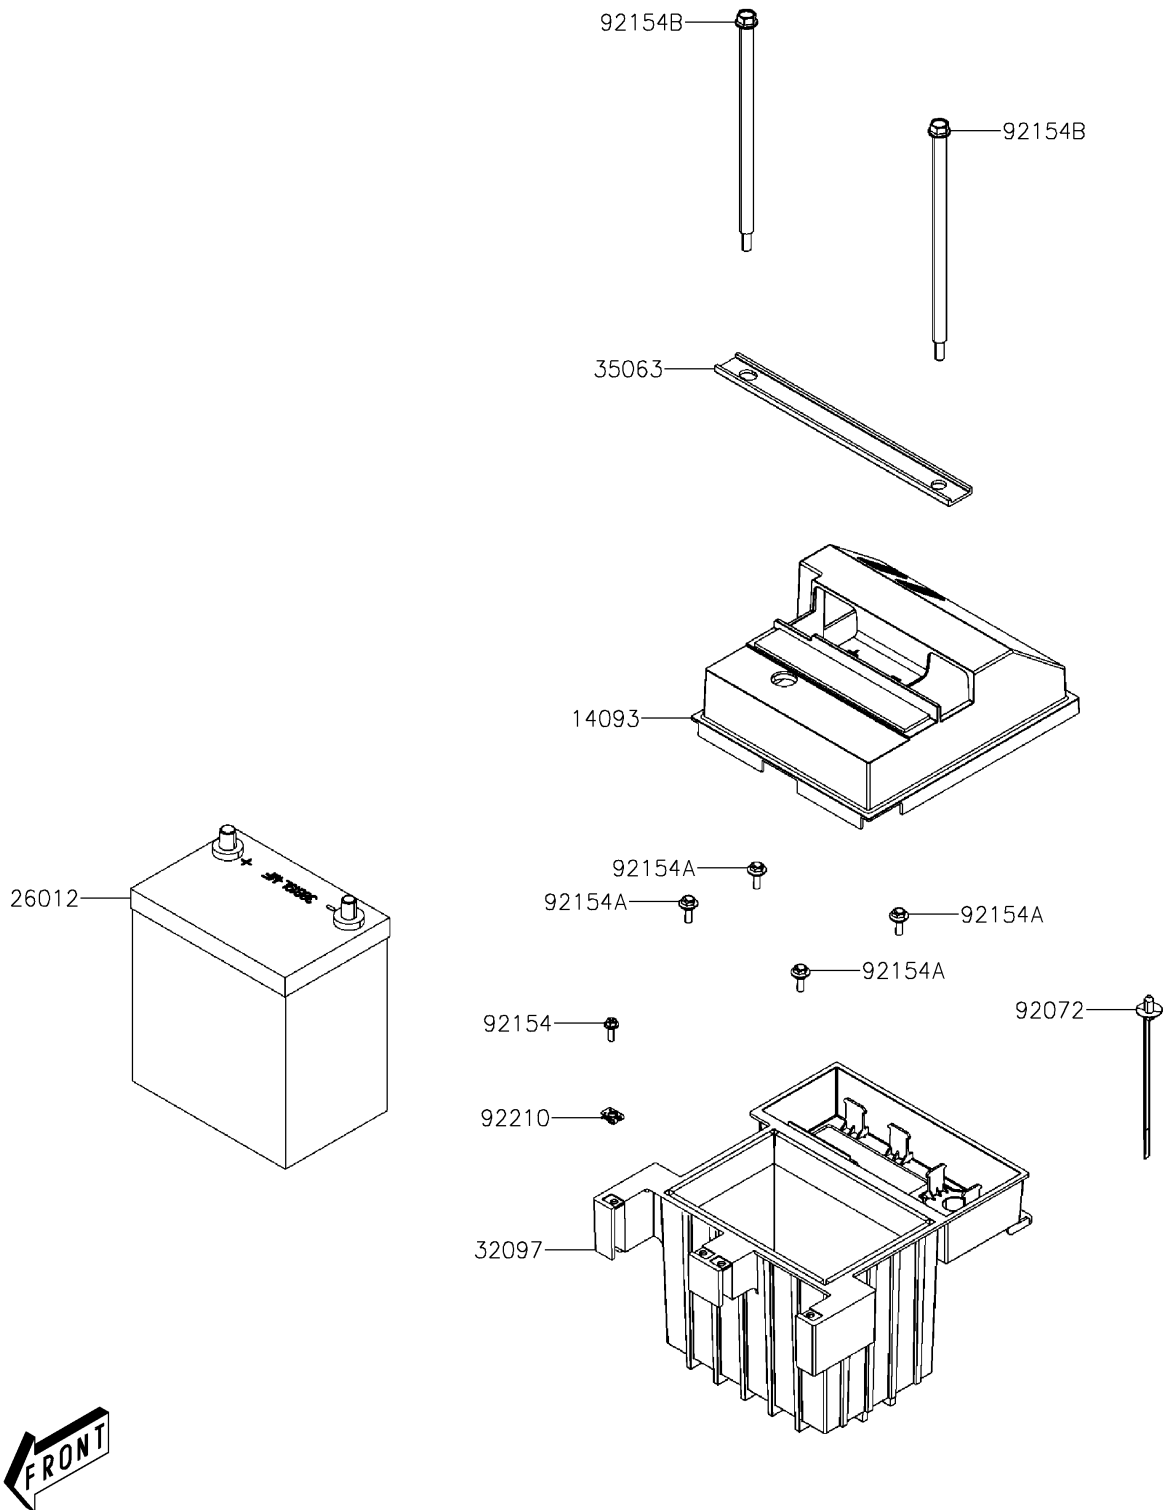

2021 MULE PRO-MX™ EPS LE

PARTS DIAGRAM

Battery

F2761

2021 MULE PRO-MX™ EPS LE

PARTS LIST

Battery

ITEM NAME

PART NUMBER

QUANTITY
