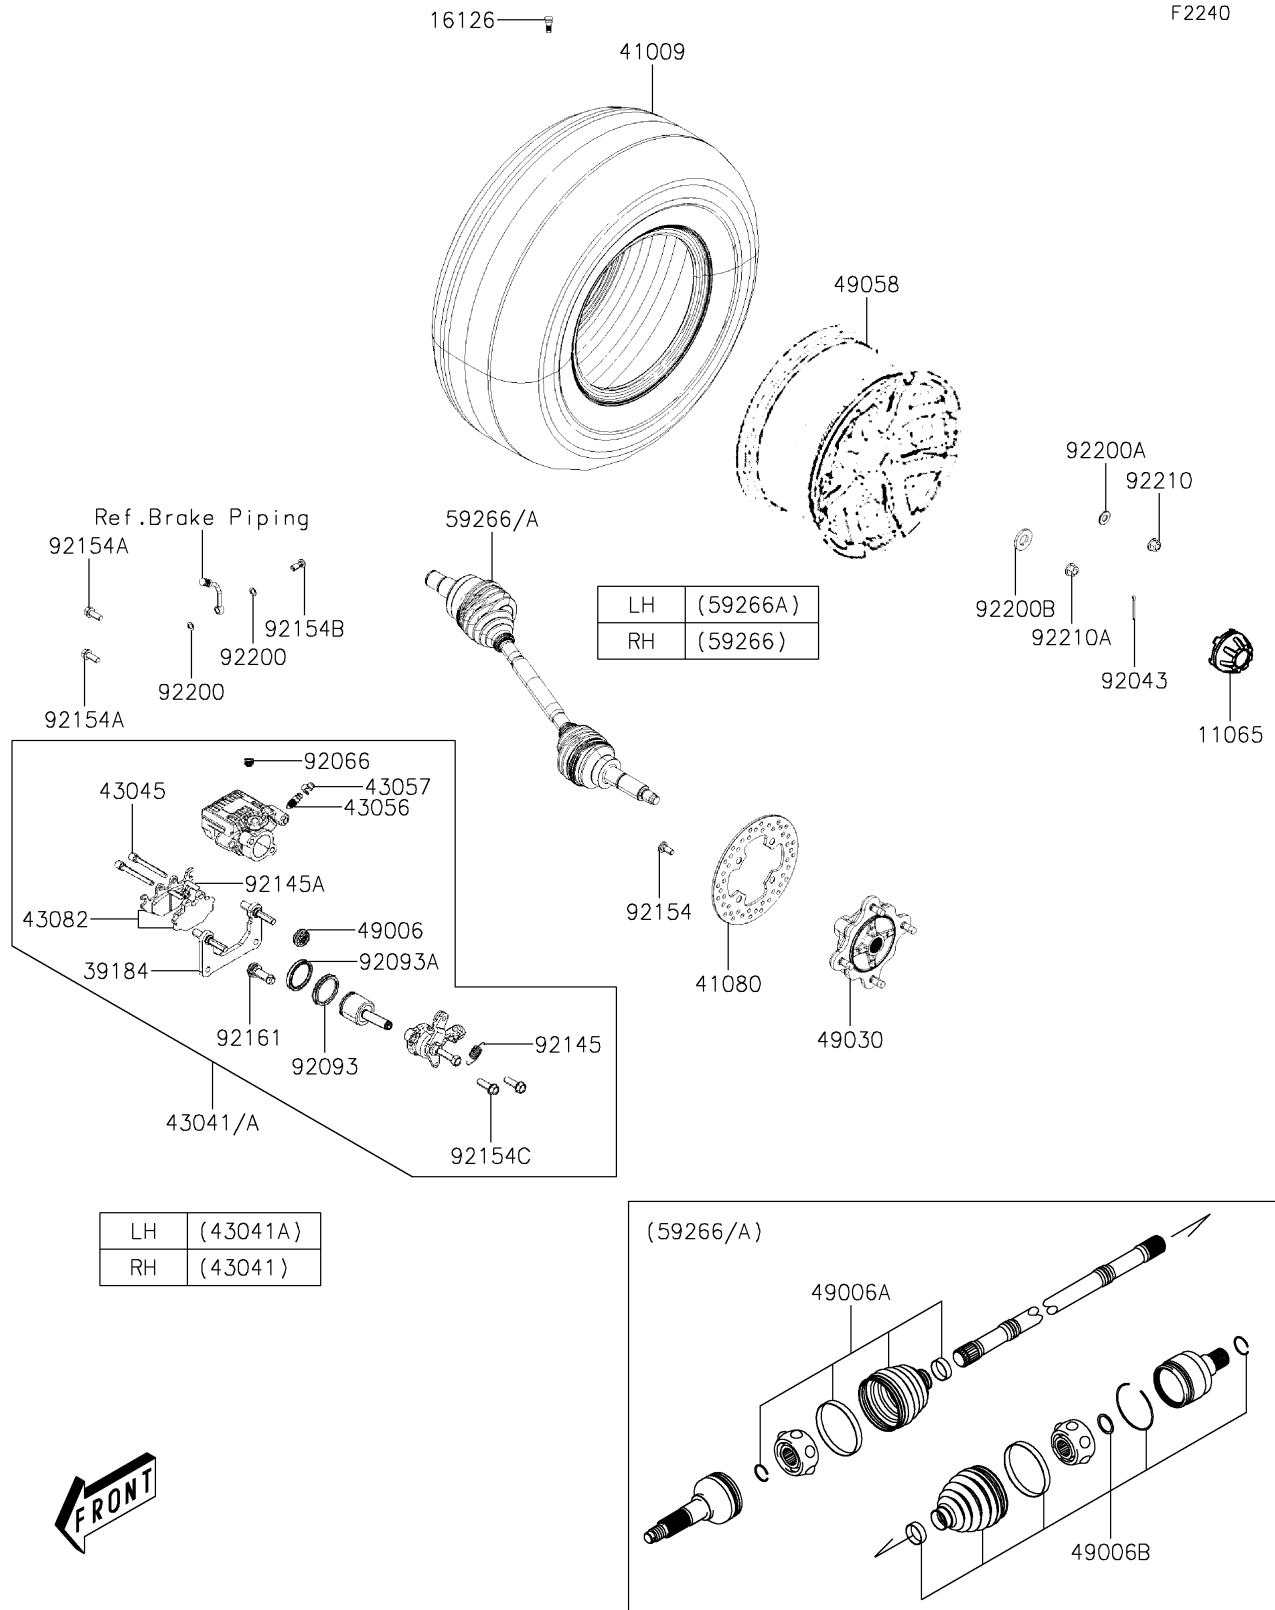

2021 MULE PRO-MX™ EPS LE

PARTS DIAGRAM

Rear Hubs/Brakes

2021 MULE PRO-MX™ EPS LE

PARTS LIST

Rear Hubs/Brakes

ITEM NAME	PART NUMBER	QUANTITY
-----------	-------------	----------
