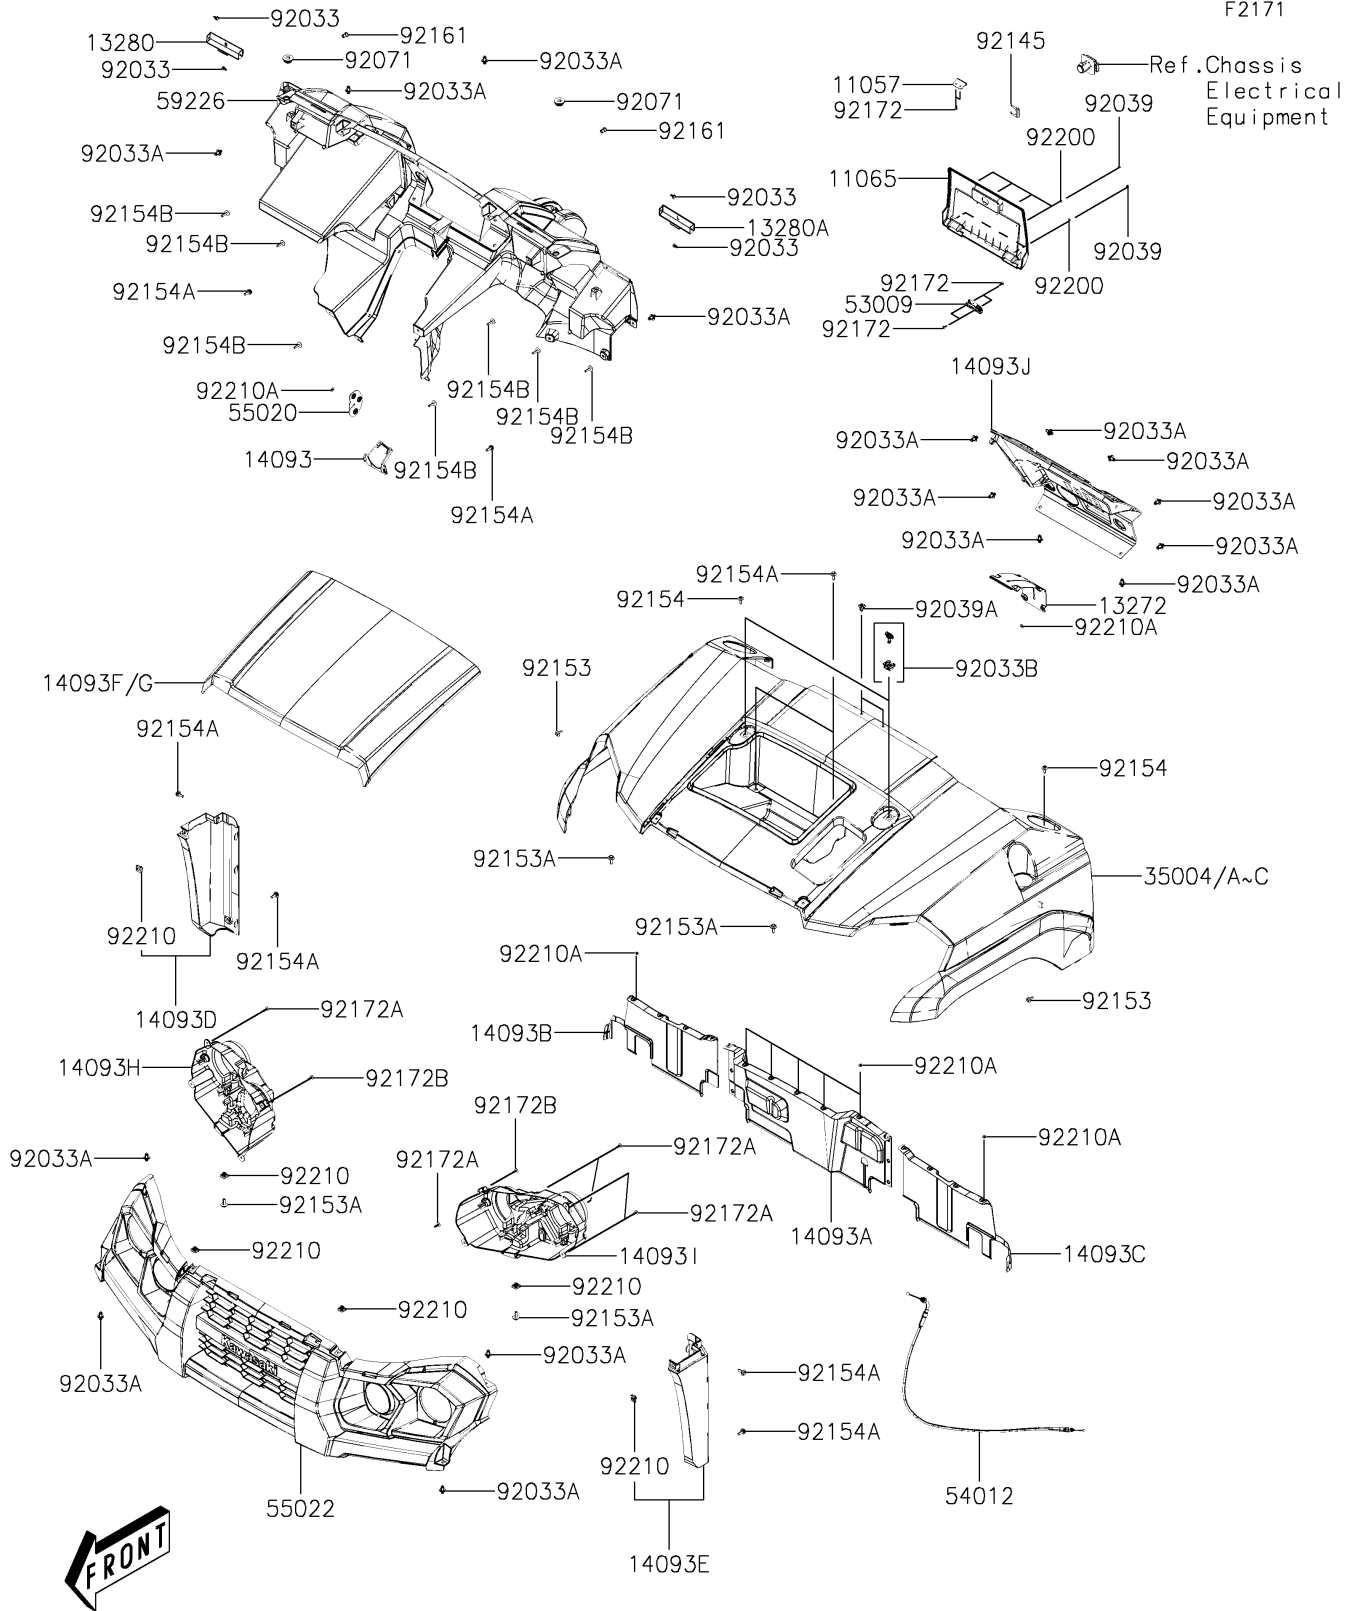

2021 MULE PRO-MX™ EPS LE

PARTS DIAGRAM

Front Fender(s)

F2171

2021 MULE PRO-MX™ EPS LE

PARTS LIST

Front Fender(s)

ITEM NAME

PART NUMBER

QUANTITY
