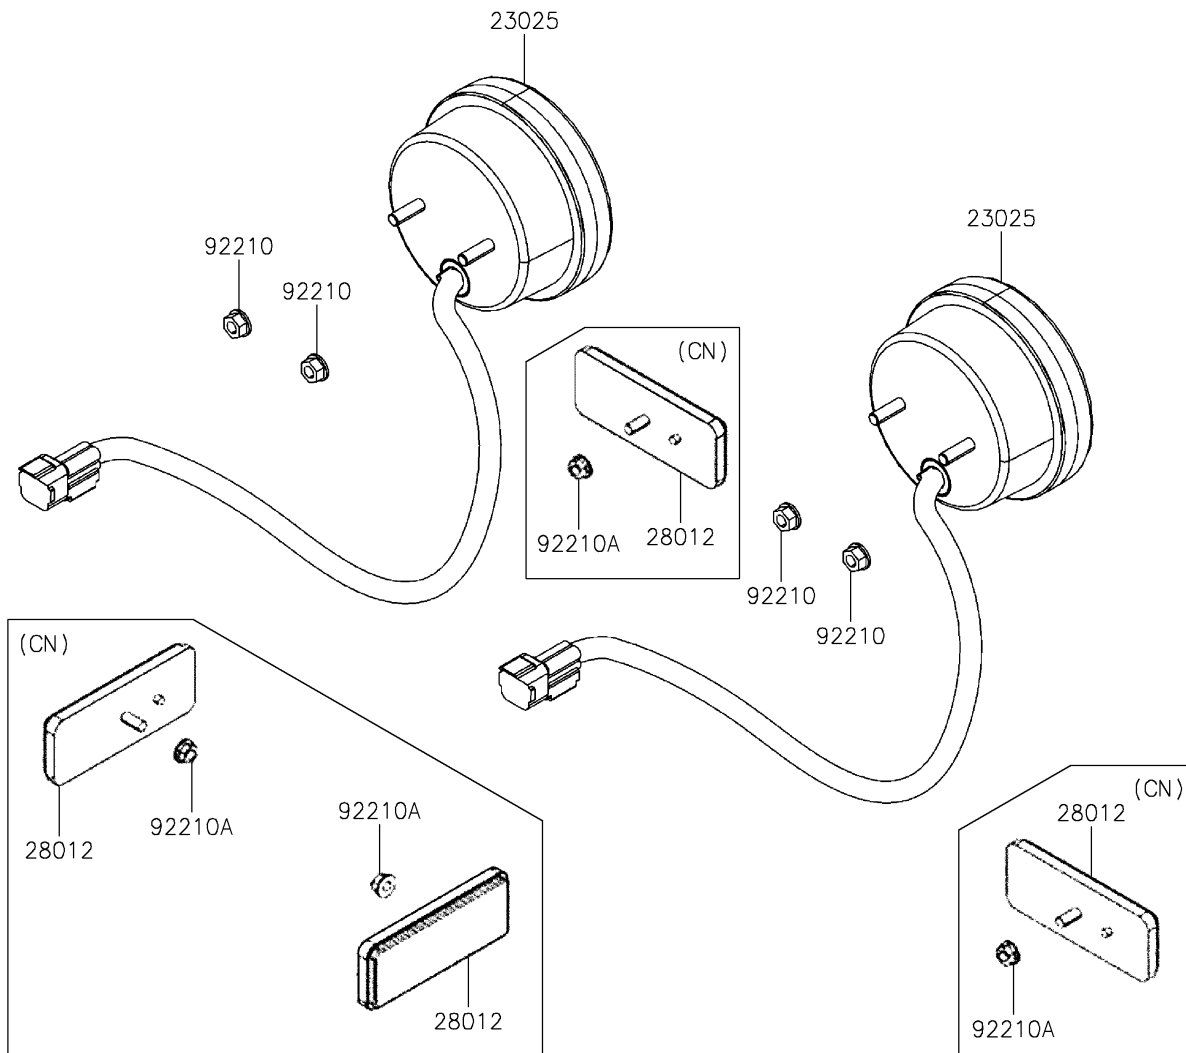

2021 MULE PRO-MX™ EPS

PARTS DIAGRAM

Taillight(s)

F2720

2021 MULE PRO-MX™ EPS

PARTS LIST

Taillight(s)

ITEM NAME

PART NUMBER

QUANTITY
