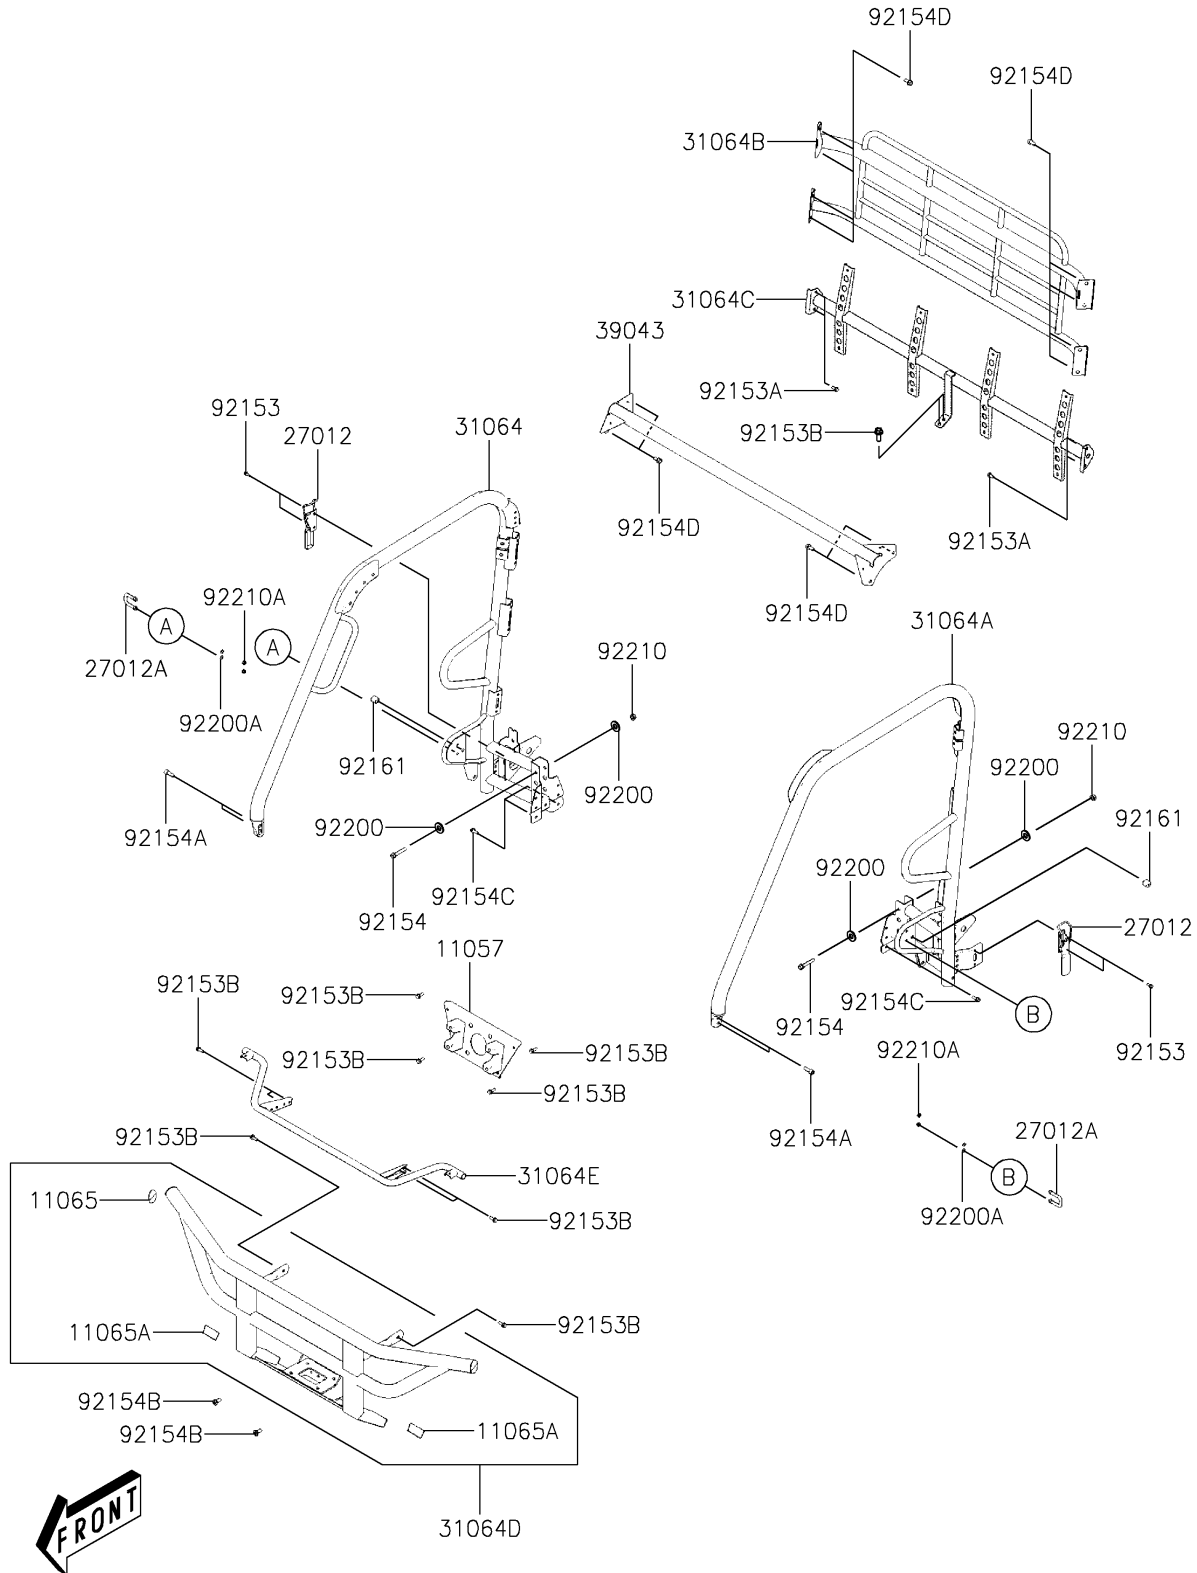

2021 MULE PRO-MX™ EPS

PARTS DIAGRAM

Guards/Cab Frame

F2681

2021 MULE PRO-MX™ EPS

PARTS LIST

Guards/Cab Frame

ITEM NAME

PART NUMBER

QUANTITY
