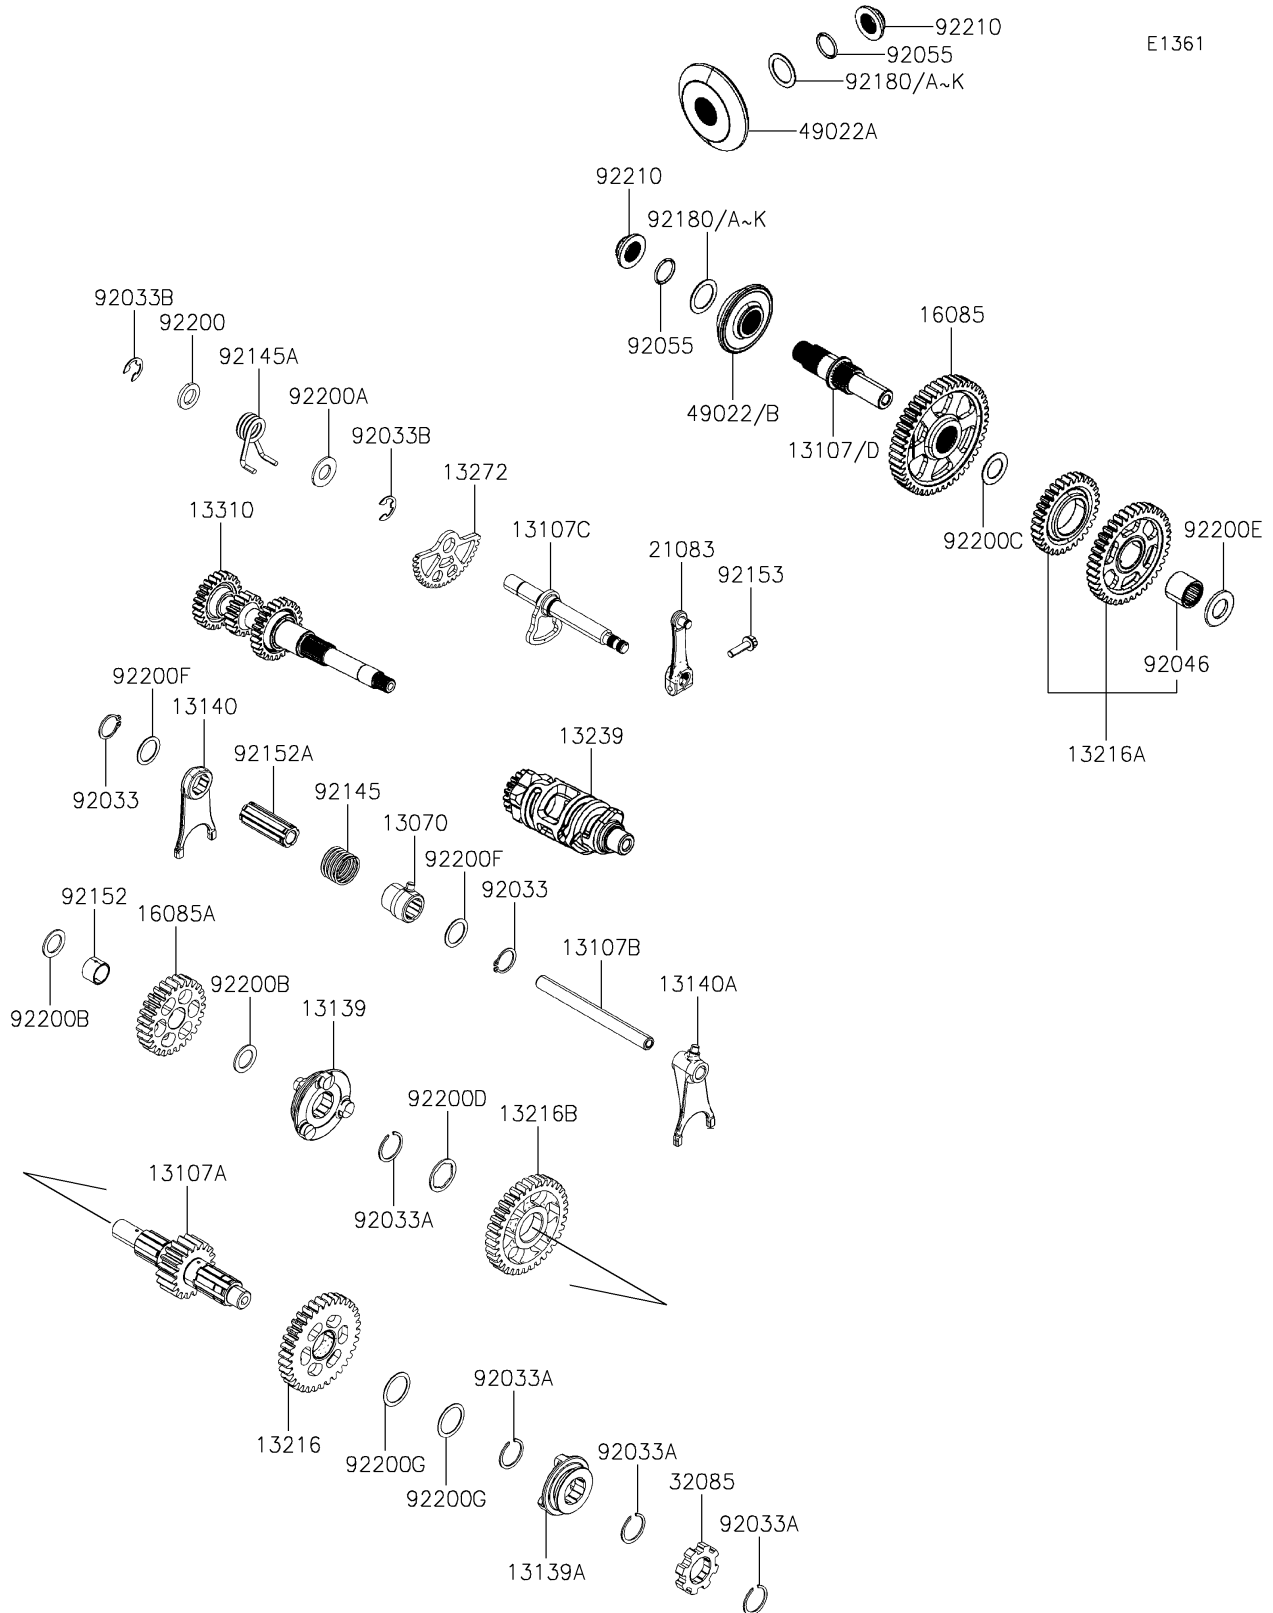

2021 MULE PRO-MX™ EPS

PARTS DIAGRAM

Transmission

E1361

2021 MULE PRO-MX™ EPS

PARTS LIST

Transmission

ITEM NAME

PART NUMBER

QUANTITY
