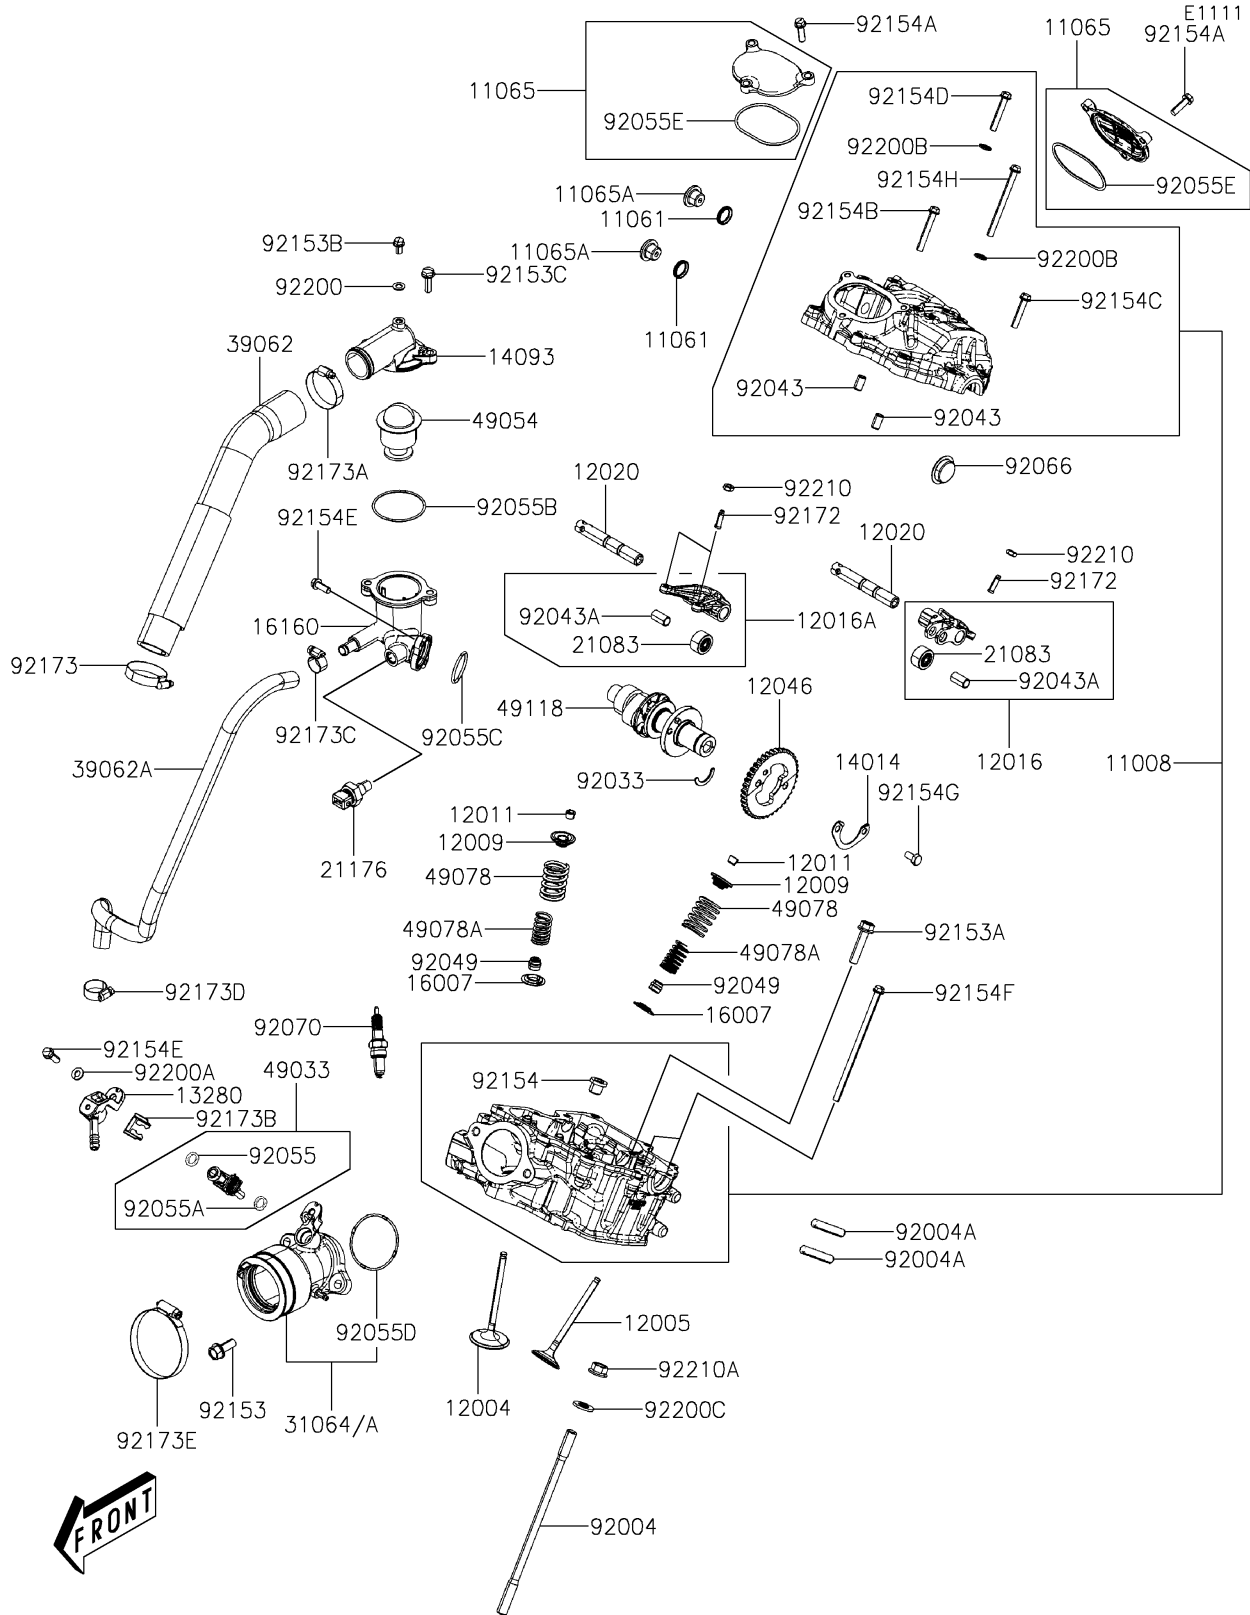

2021 MULE PRO-MX™ EPS

PARTS DIAGRAM

Cylinder Head

2021 MULE PRO-MX™ EPS

PARTS LIST

Cylinder Head

ITEM NAME

PART NUMBER

QUANTITY
