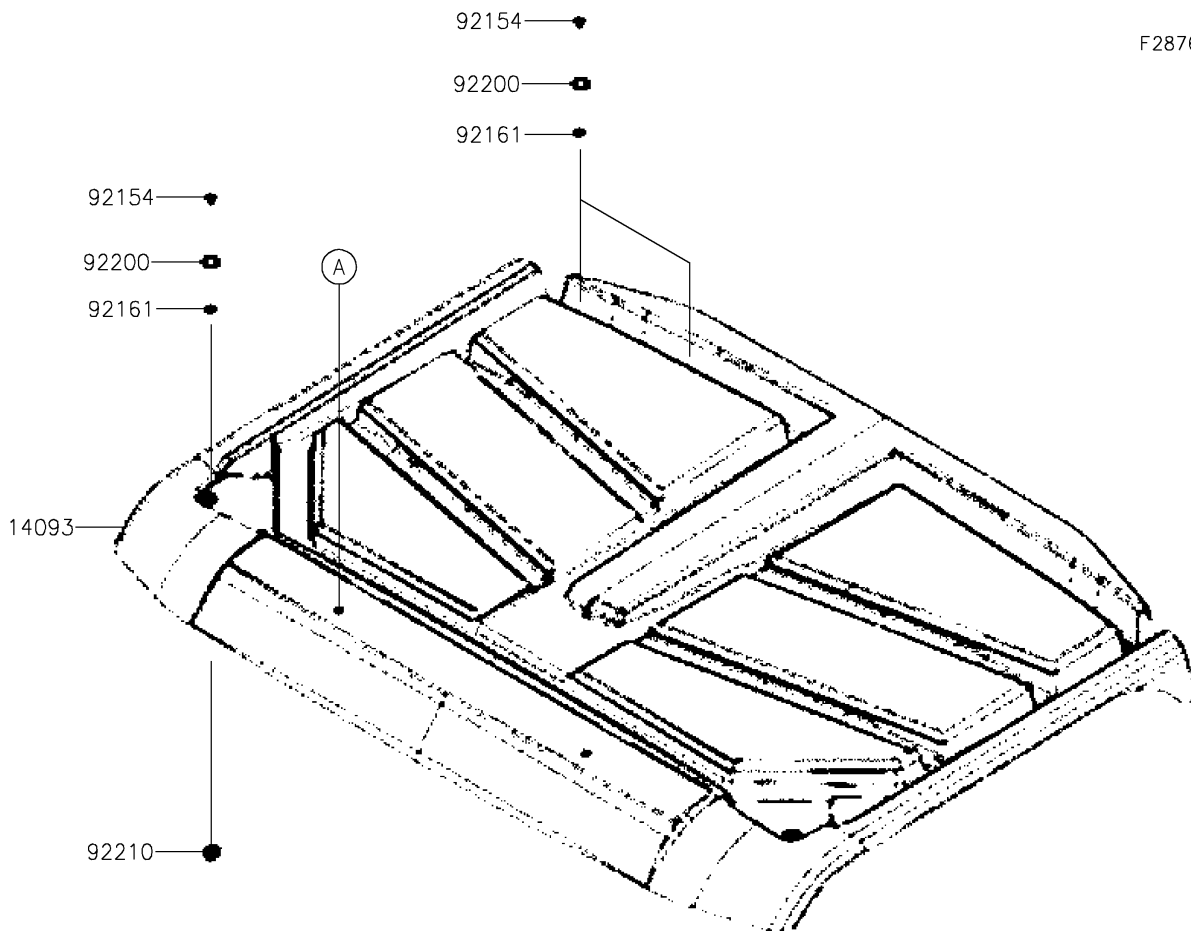

2020 MULE PRO-MX™ EPS CAMO

PARTS DIAGRAM

Sun Top

F2876

2020 MULE PRO-MX™ EPS CAMO

PARTS LIST

Sun Top

ITEM NAME

PART NUMBER

QUANTITY
