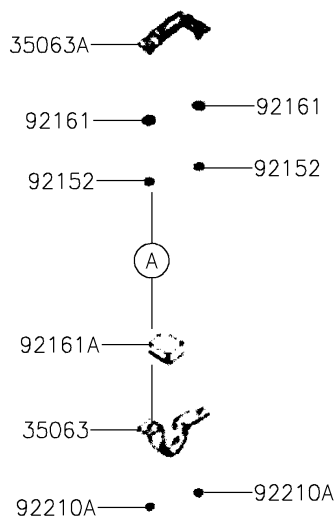

2020 MULE PRO-MX™ EPS CAMO

PARTS DIAGRAM

Sun Top

F2876

2020 MULE PRO-MX™ EPS CAMO

PARTS LIST

Sun Top

ITEM NAME

PART NUMBER

QUANTITY
