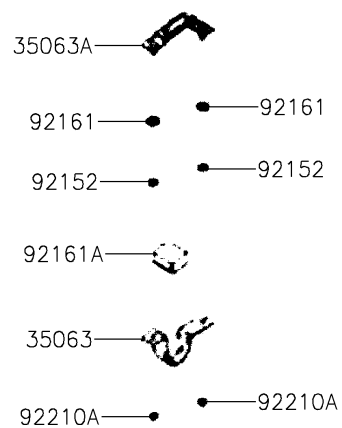

2020 MULE PRO-MX™ EPS CAMO

PARTS DIAGRAM

Sun Top

F2876

2020 MULE PRO-MX™ EPS CAMO

PARTS LIST

Sun Top

ITEM NAME

PART NUMBER

QUANTITY
