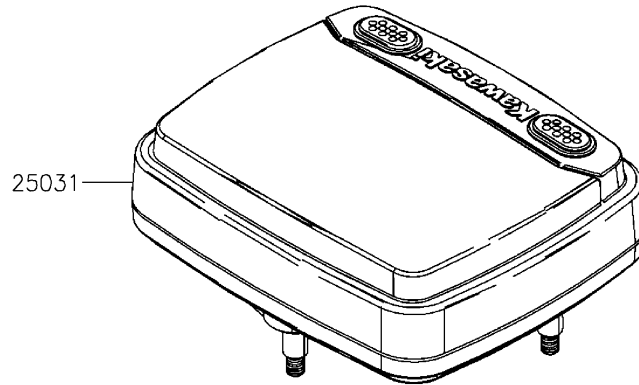

2020 MULE PRO-MX™ EPS CAMO

PARTS DIAGRAM

Meter(s)

F2530

25031

11057

92172

92172

92161

92172

92161

92200

92161

92200

92210

92200

92210

92210

2020 MULE PRO-MX™ EPS CAMO

PARTS LIST

Meter(s)

ITEM NAME	PART NUMBER	QUANTITY
BRACKET,METER (Ref # 11057)	11057-Y005	1
METER-ASSY (Ref # 25031)	25031-Y010	1
DAMPER (Ref # 92161)	92161-Y044	3
SCREW,TAPPING,5X16 (Ref # 92172)	92172-Y020	3
WASHER,6X16X1 (Ref # 92200)	92200-Y094	3
NUT,FLANGE,5MM (Ref # 92210)	92210-Y033	3