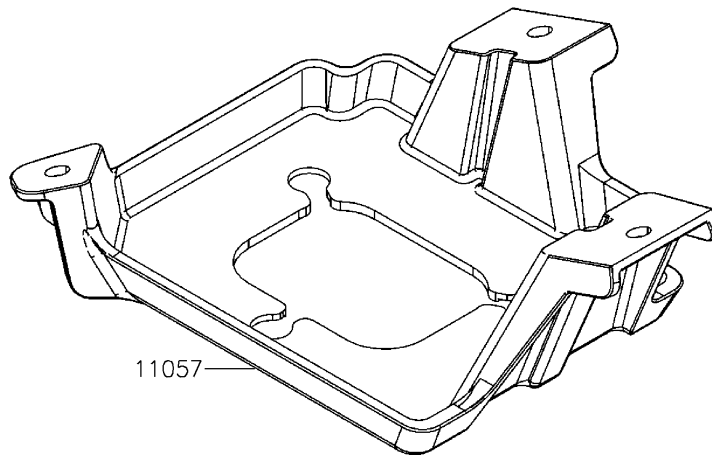

2020 MULE PRO-MX™ EPS CAMO

PARTS DIAGRAM

Meter(s)

F2530

25031

11057

92172

92172

92161

92172

92161

92200

92161

92200

92210

92200

92210

92210

2020 MULE PRO-MX™ EPS CAMO

PARTS LIST

Meter(s)

ITEM NAME	PART NUMBER	QUANTITY
BRACKET,METER (Ref # 11057)	11057-Y005	1
METER-ASSY (Ref # 25031)	25031-Y010	1
DAMPER (Ref # 92161)	92161-Y044	3
SCREW,TAPPING,5X16 (Ref # 92172)	92172-Y020	3
WASHER,6X16X1 (Ref # 92200)	92200-Y094	3
NUT,FLANGE,5MM (Ref # 92210)	92210-Y033	3