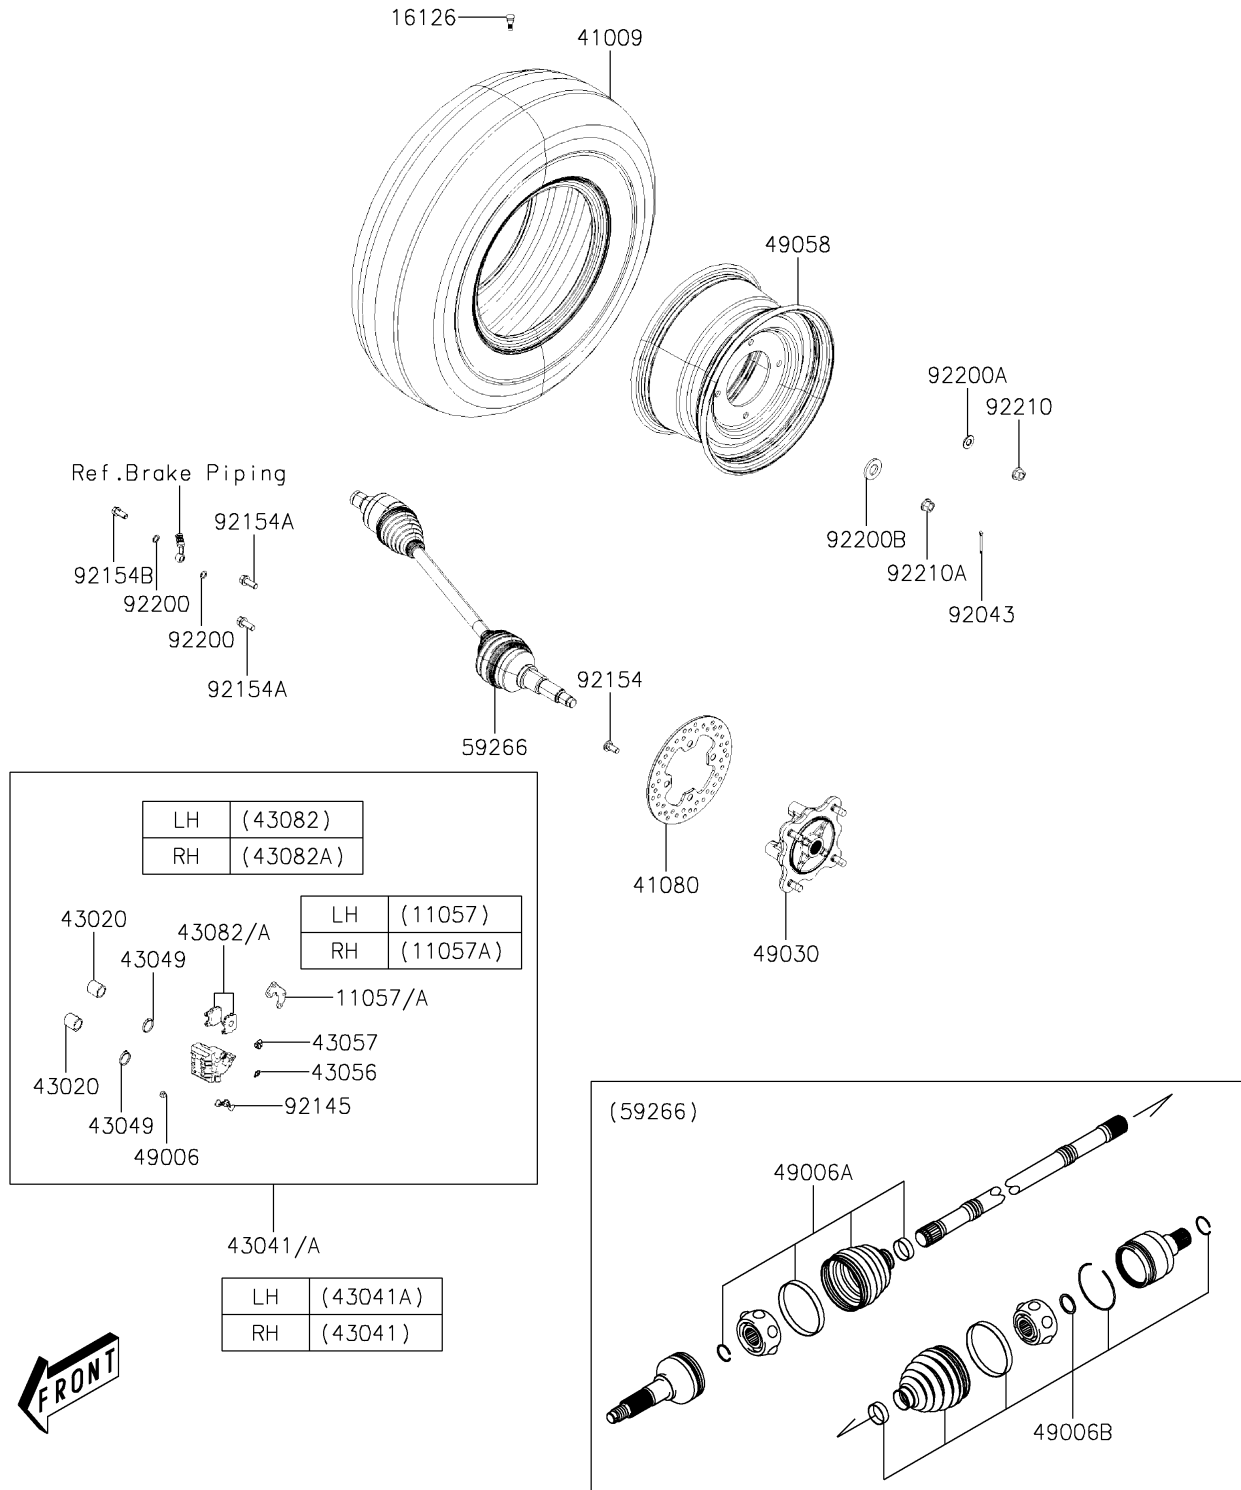

2019 MULE PRO-MX™ EPS CAMO

PARTS DIAGRAM Front Hubs/Brakes

F2230

2019 MULE PRO-MX™ EPS CAMO

PARTS LIST

Front Hubs/Brakes

ITEM NAME	PART NUMBER	QUANTITY
BRACKET (Ref # 11057)	11057-Y007	1
BRACKET (Ref # 11057A)	11057-Y019	1
VALVE,RIM (Ref # 16126)	16126-Y001	2
TIRE,FR,25X8.00 R12 (Ref # 41009)	41009-Y008	2
DISC,BRAKE (Ref # 41080)	41080-Y009	2
PISTON-COMP-BRAKE (Ref # 43020)	43020-0054	4
CALIPER-ASSY,FR,RH,SILVER (Ref # 43041)	43041-Y011-934	1
CALIPER-ASSY,FR,LH,SILVER (Ref # 43041A)	43041-Y012-934	1
PACKING (Ref # 43049)	43049-0556	4
BREATHER-BRAKE (Ref # 43056)	43056-0055	2
CAP-BREATHER (Ref # 43057)	43057-0552	2
PAD-ASSY-BRAKE,FR,LH (Ref # 43082)	43082-Y010	1
PAD-ASSY-BRAKE,FR,RH (Ref # 43082A)	43082-Y011	1
BOOT (Ref # 49006)	49006-0565	2
BOOT,FR,OUTSIDE (Ref # 49006A)	49006-Y013	2
BOOT,FR,INSIDE (Ref # 49006B)	49006-Y014	2
HUB,FR (Ref # 49030)	49030-Y003	2
WHEEL,FR,BLACK (Ref # 49058)	49058-Y002-935	2
JOINT-BALL,FR (Ref # 59266)	59266-Y004	2
PIN,4X40 (Ref # 92043)	92043-Y043	2
SPRING (Ref # 92145)	92145-0705	2
BOLT,10X23 (Ref # 92154)	92154-Y178	8
BOLT (Ref # 92154A)	92154-Y183	4
BOLT,OIL (Ref # 92154B)	92154-Y184	2
WASHER (Ref # 92200)	92200-Y015	4
WASHER,12MM (Ref # 92200A)	92200-Y089	8
WASHER,40X20.5X4.5 (Ref # 92200B)	92200-Y090	2
NUT (Ref # 92210)	92210-Y088	8
NUT,FLANGE,20MM (Ref # 92210A)	92210-Y099	2