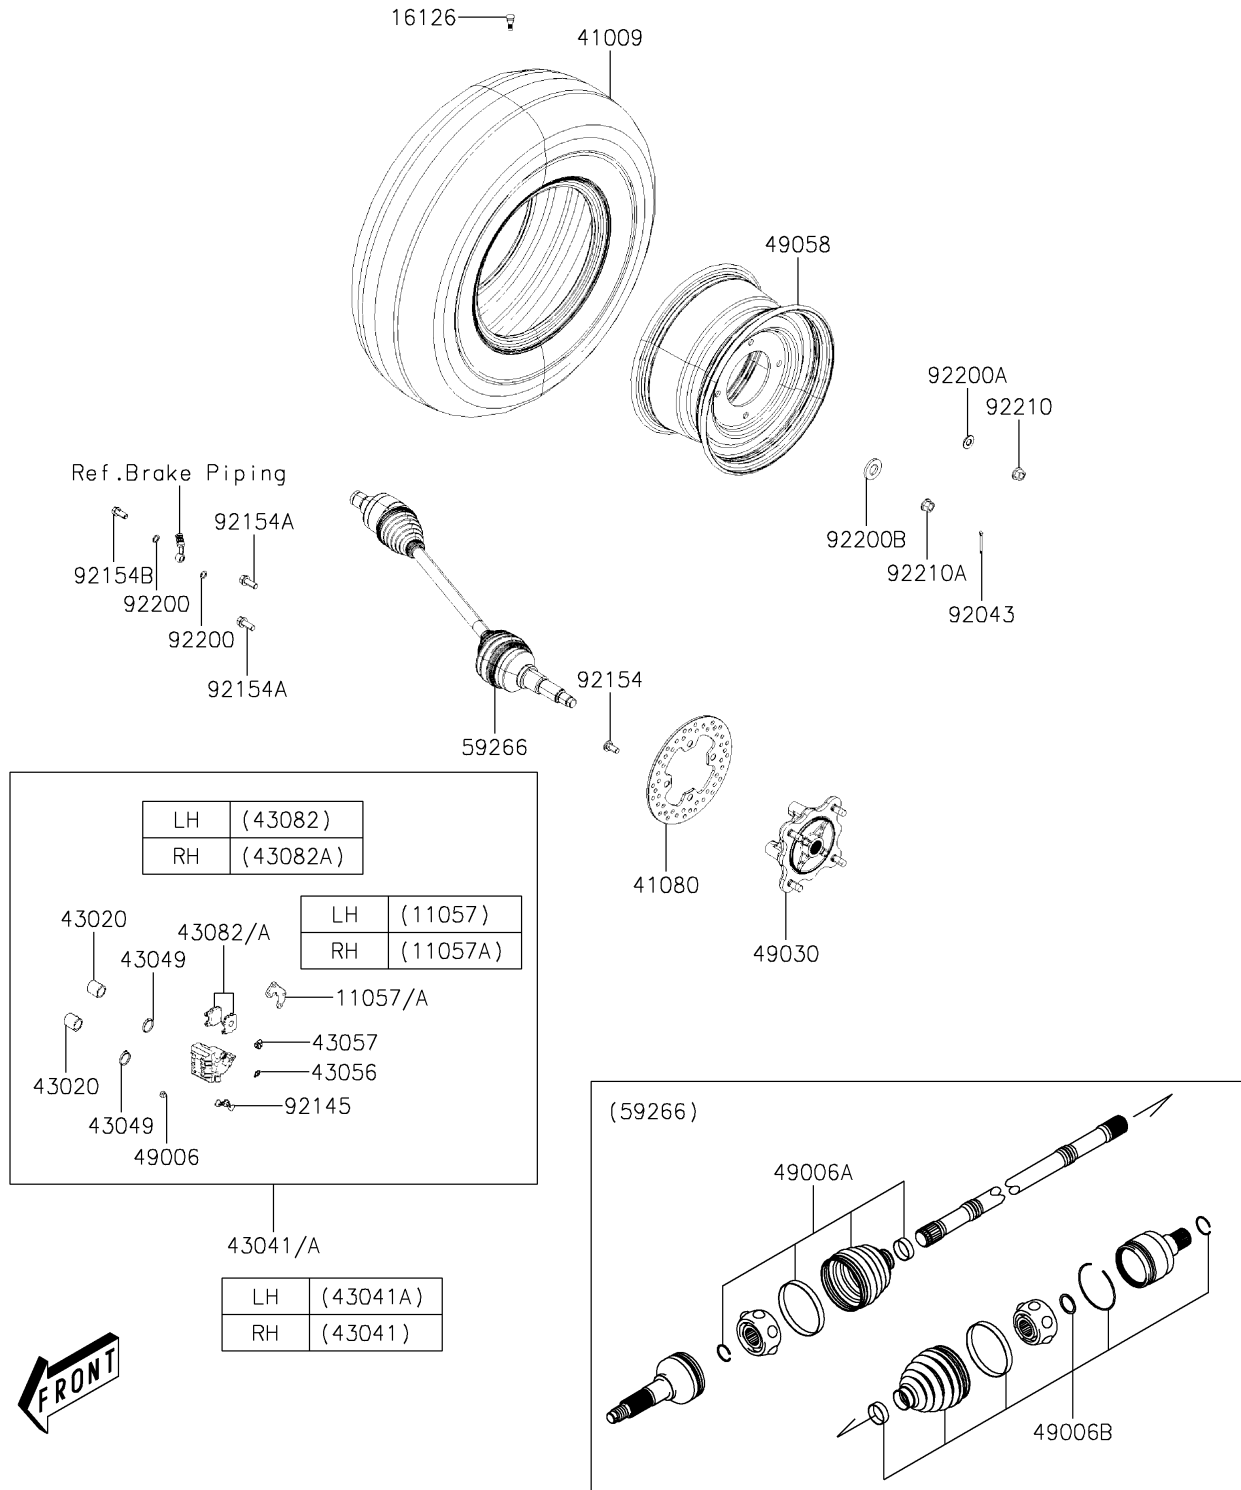

2020 MULE PRO-MX™ EPS CAMO

PARTS DIAGRAM Front Hubs/Brakes

F2230

2020 MULE PRO-MX™ EPS CAMO

PARTS LIST

Front Hubs/Brakes

ITEM NAME	PART NUMBER	QUANTITY
BRACKET (Ref # 11057)	11057-Y007	1
BRACKET (Ref # 11057A)	11057-Y019	1
VALVE,RIM (Ref # 16126)	16126-Y001	2
TIRE,FR,25X8.00 R12 (Ref # 41009)	41009-Y008	2
DISC,BRAKE (Ref # 41080)	41080-Y009	2
PISTON-COMP-BRAKE (Ref # 43020)	43020-0054	4
CALIPER-ASSY,FR,RH,SILVER (Ref # 43041)	43041-Y011-934	1
CALIPER-ASSY,FR,LH,SILVER (Ref # 43041A)	43041-Y012-934	1
PACKING (Ref # 43049)	43049-0556	4
BREATHER-BRAKE (Ref # 43056)	43056-0055	2
CAP-BREATHER (Ref # 43057)	43057-0552	2
PAD-ASSY-BRAKE,FR,LH (Ref # 43082)	43082-Y010	1
PAD-ASSY-BRAKE,FR,RH (Ref # 43082A)	43082-Y011	1
BOOT (Ref # 49006)	49006-0565	2
BOOT,FR,OUTSIDE (Ref # 49006A)	49006-Y013	2
BOOT,FR,INSIDE (Ref # 49006B)	49006-Y014	2
HUB,FR (Ref # 49030)	49030-Y003	2
WHEEL,FR,BLACK (Ref # 49058)	49058-Y002-935	2
JOINT-BALL,FR (Ref # 59266)	59266-Y004	2
PIN,4X40 (Ref # 92043)	92043-Y043	2
SPRING (Ref # 92145)	92145-0705	2
BOLT,10X23 (Ref # 92154)	92154-Y178	8
BOLT (Ref # 92154A)	92154-Y183	4
BOLT,OIL (Ref # 92154B)	92154-Y184	2
WASHER (Ref # 92200)	92200-Y015	4
WASHER,12MM (Ref # 92200A)	92200-Y089	8
WASHER,40X20.5X4.5 (Ref # 92200B)	92200-Y090	2
NUT (Ref # 92210)	92210-Y088	8
NUT,FLANGE,20MM (Ref # 92210A)	92210-Y099	2