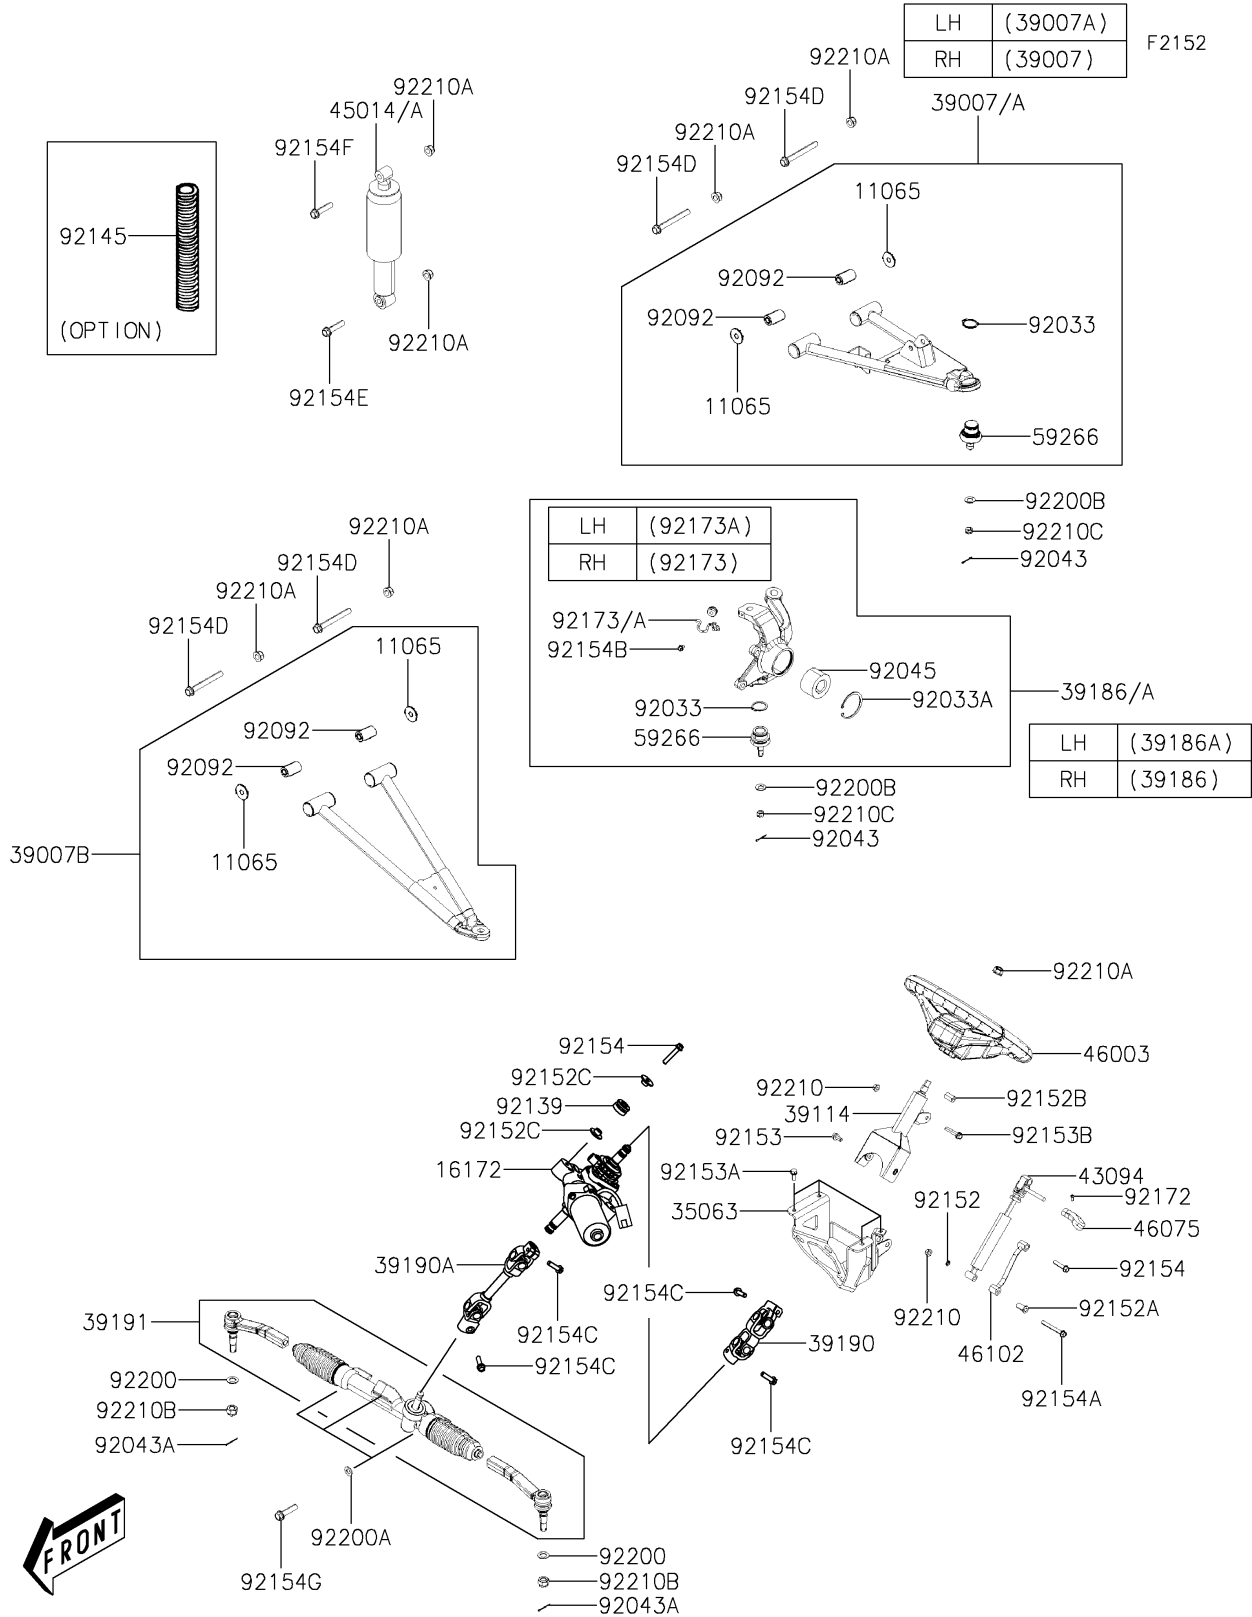

2020 MULE PRO-MX™ EPS CAMO

PARTS DIAGRAM

Front Suspension

2020 MULE PRO-MX™ EPS CAMO

PARTS LIST

Front Suspension

ITEM NAME	PART NUMBER	QUANTITY
-----------	-------------	----------
