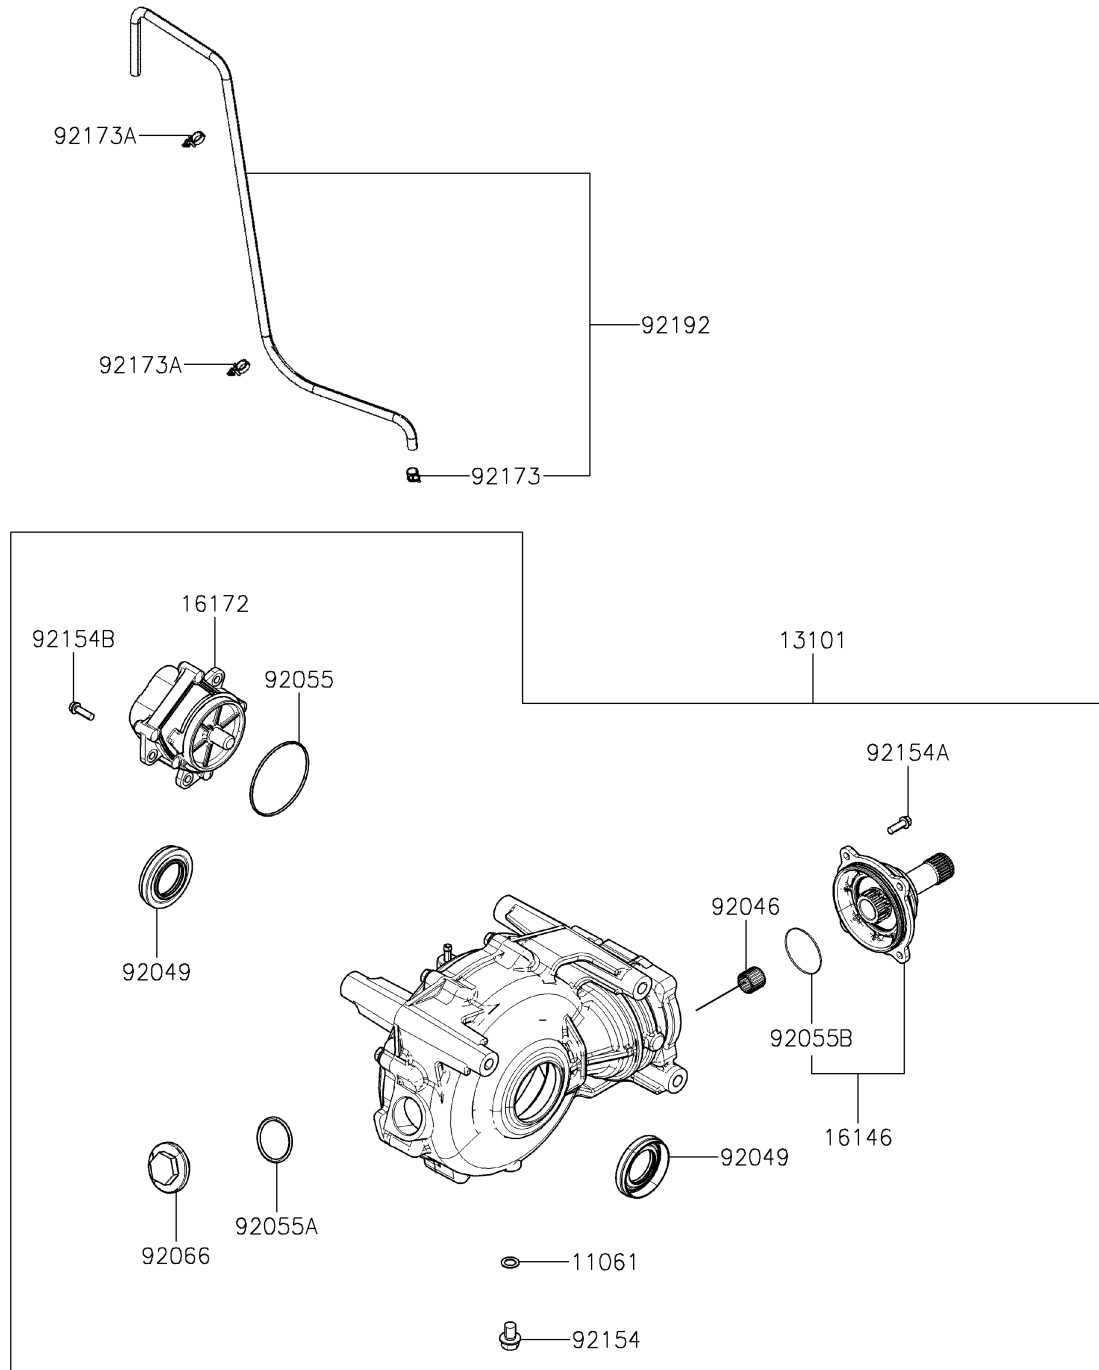

2019 MULE PRO-MX™ EPS CAMO

PARTS DIAGRAM

Drive Shaft-Front

E3136

2019 MULE PRO-MX™ EPS CAMO

PARTS LIST

Drive Shaft-Front

ITEM NAME	PART NUMBER	QUANTITY
-----------	-------------	----------
