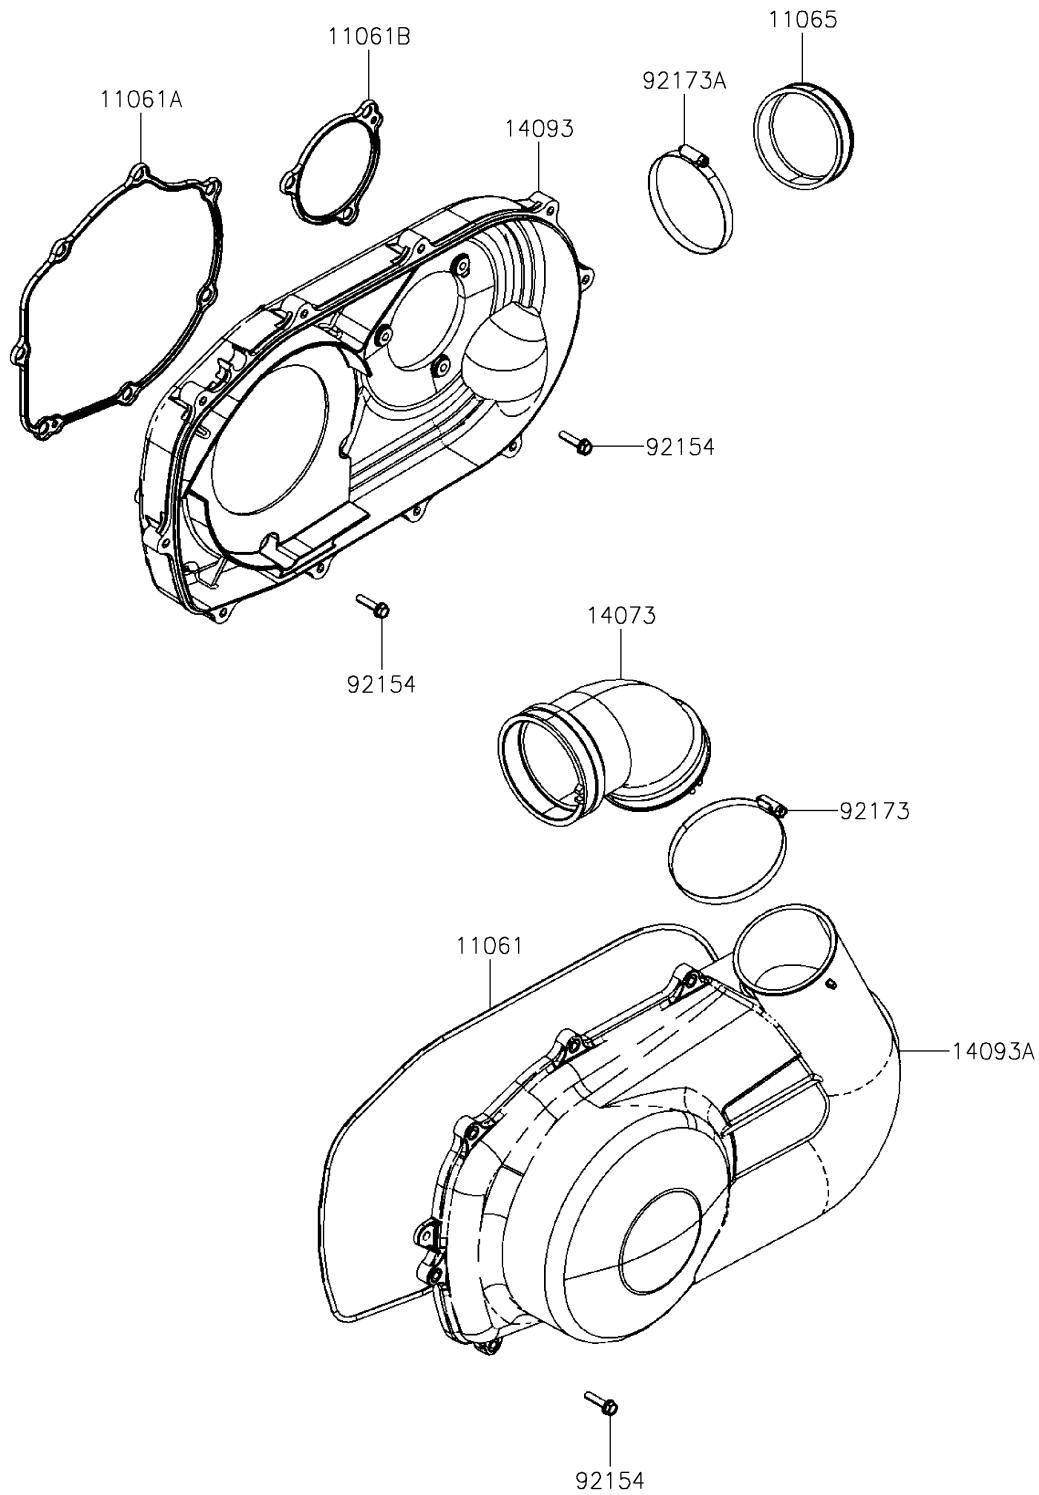

# 2020 MULE PRO-MX™ EPS CAMO

## PARTS DIAGRAM

### Converter Cover

E1393

## PARTS LIST Converter Cover

ITEM NAME	PART NUMBER	QUANTITY
-----------	-------------	----------

---