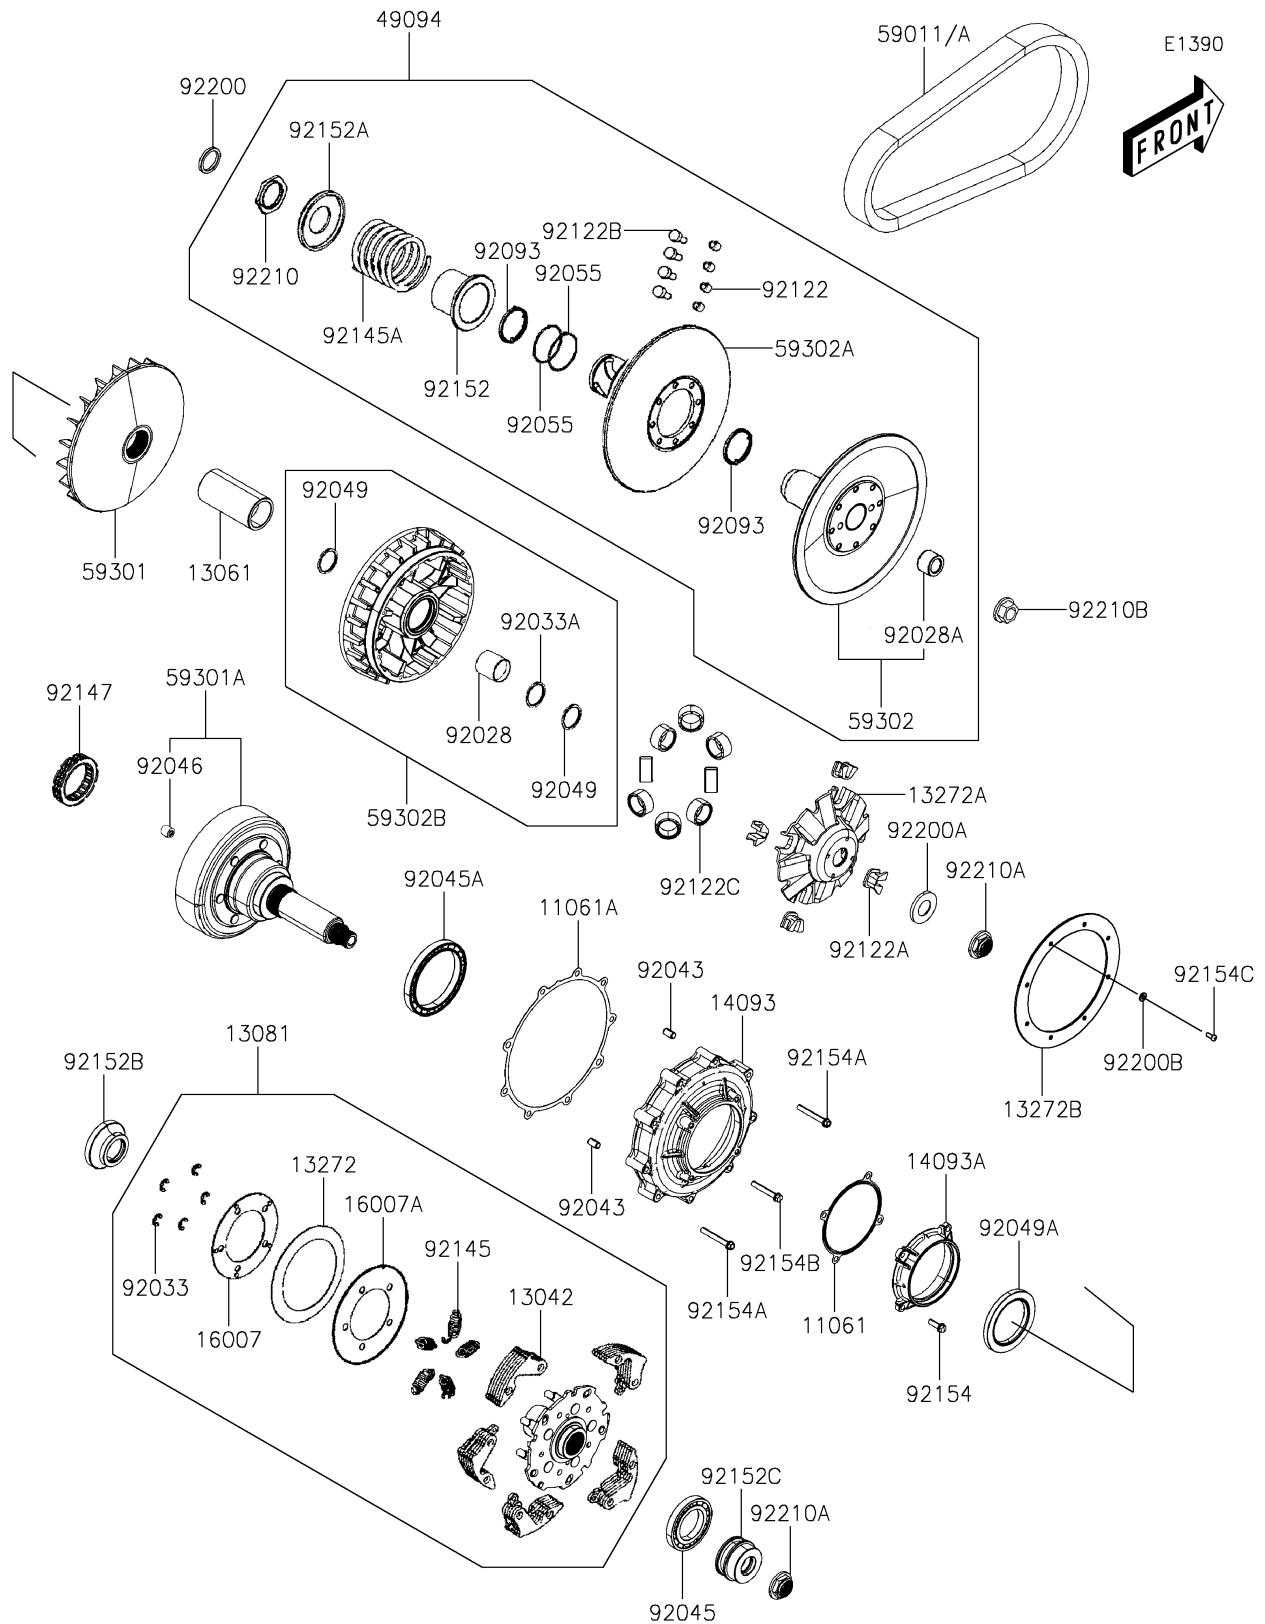

2020 MULE PRO-MX™ EPS CAMO

PARTS DIAGRAM Belt Converter(DKF)

2020 MULE PRO-MX™ EPS CAMO

PARTS LIST

Belt Converter(DKF)

ITEM NAME

PART NUMBER

QUANTITY
