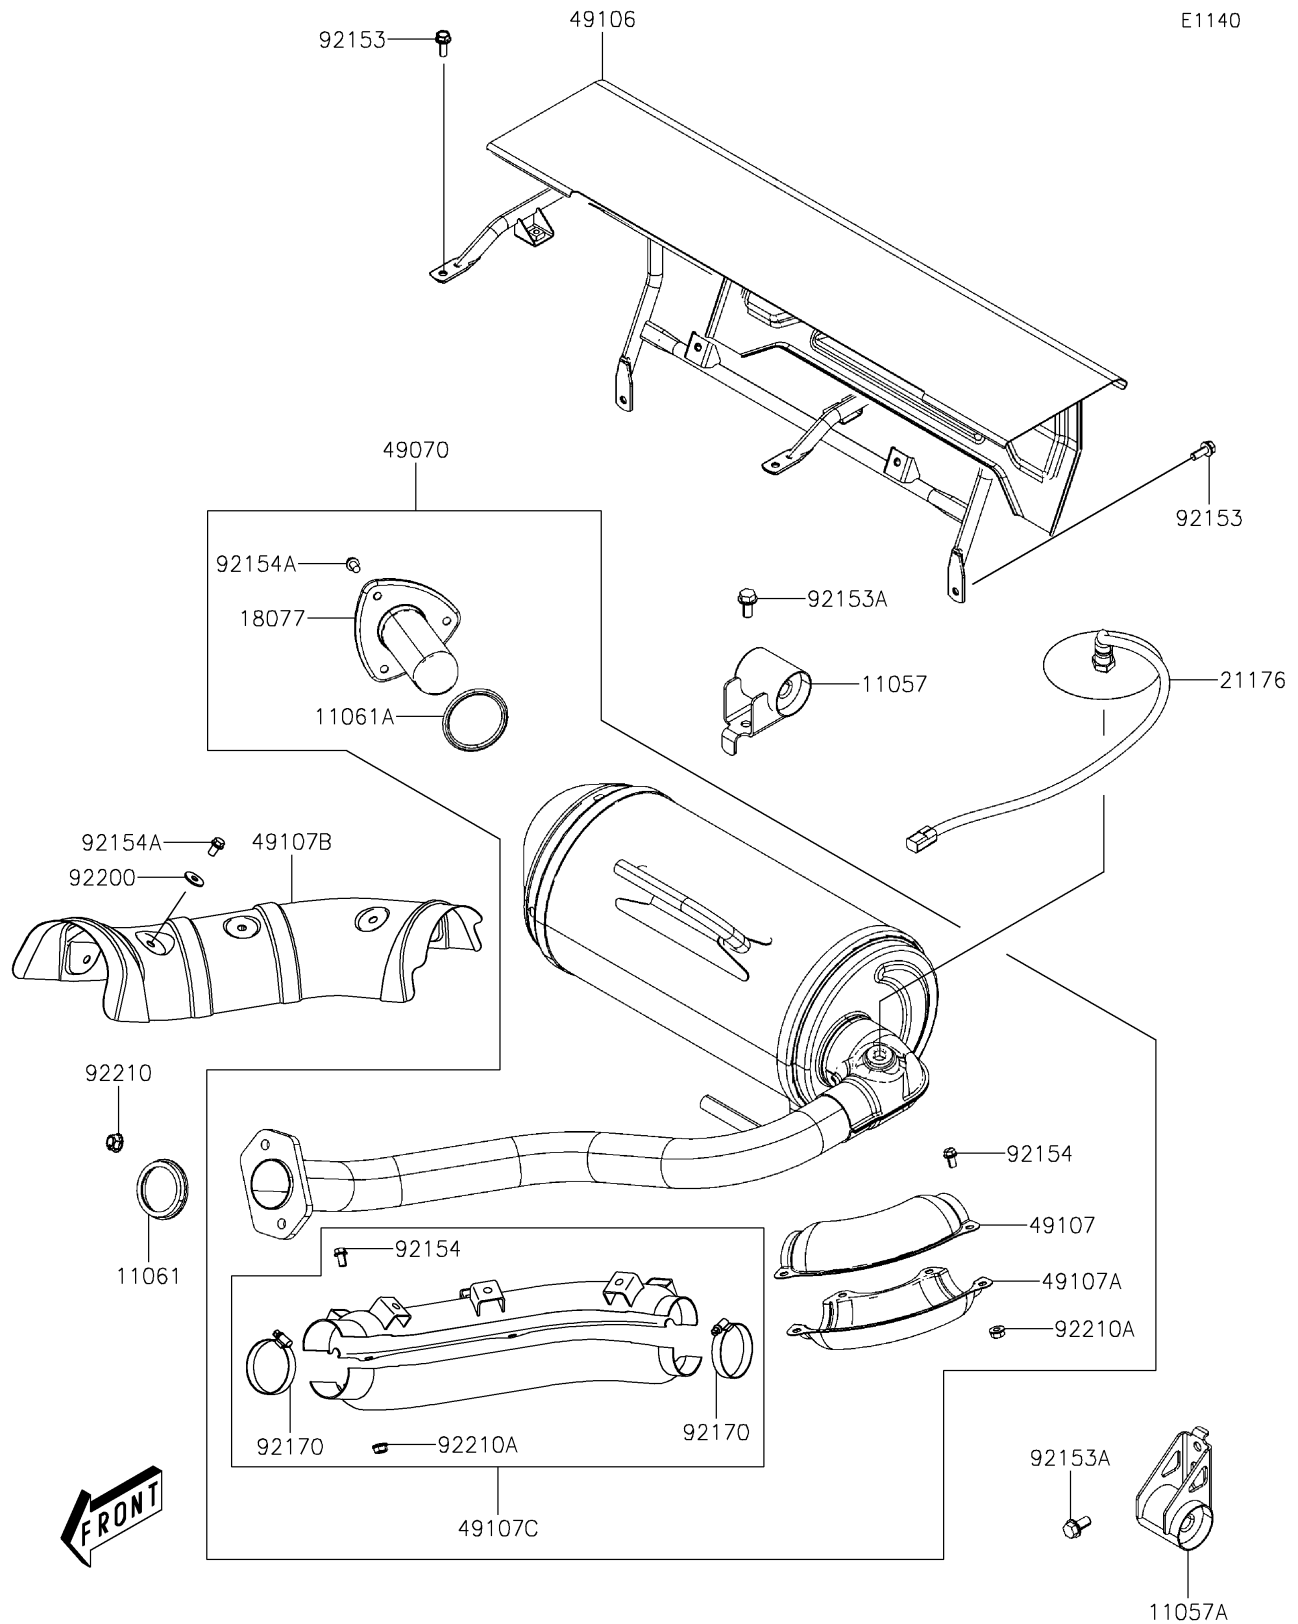

2020 MULE PRO-MX™ EPS CAMO

PARTS DIAGRAM

Muffler(s)

2020 MULE PRO-MX™ EPS CAMO

PARTS LIST

Muffler(s)

ITEM NAME	PART NUMBER	QUANTITY
-----------	-------------	----------
