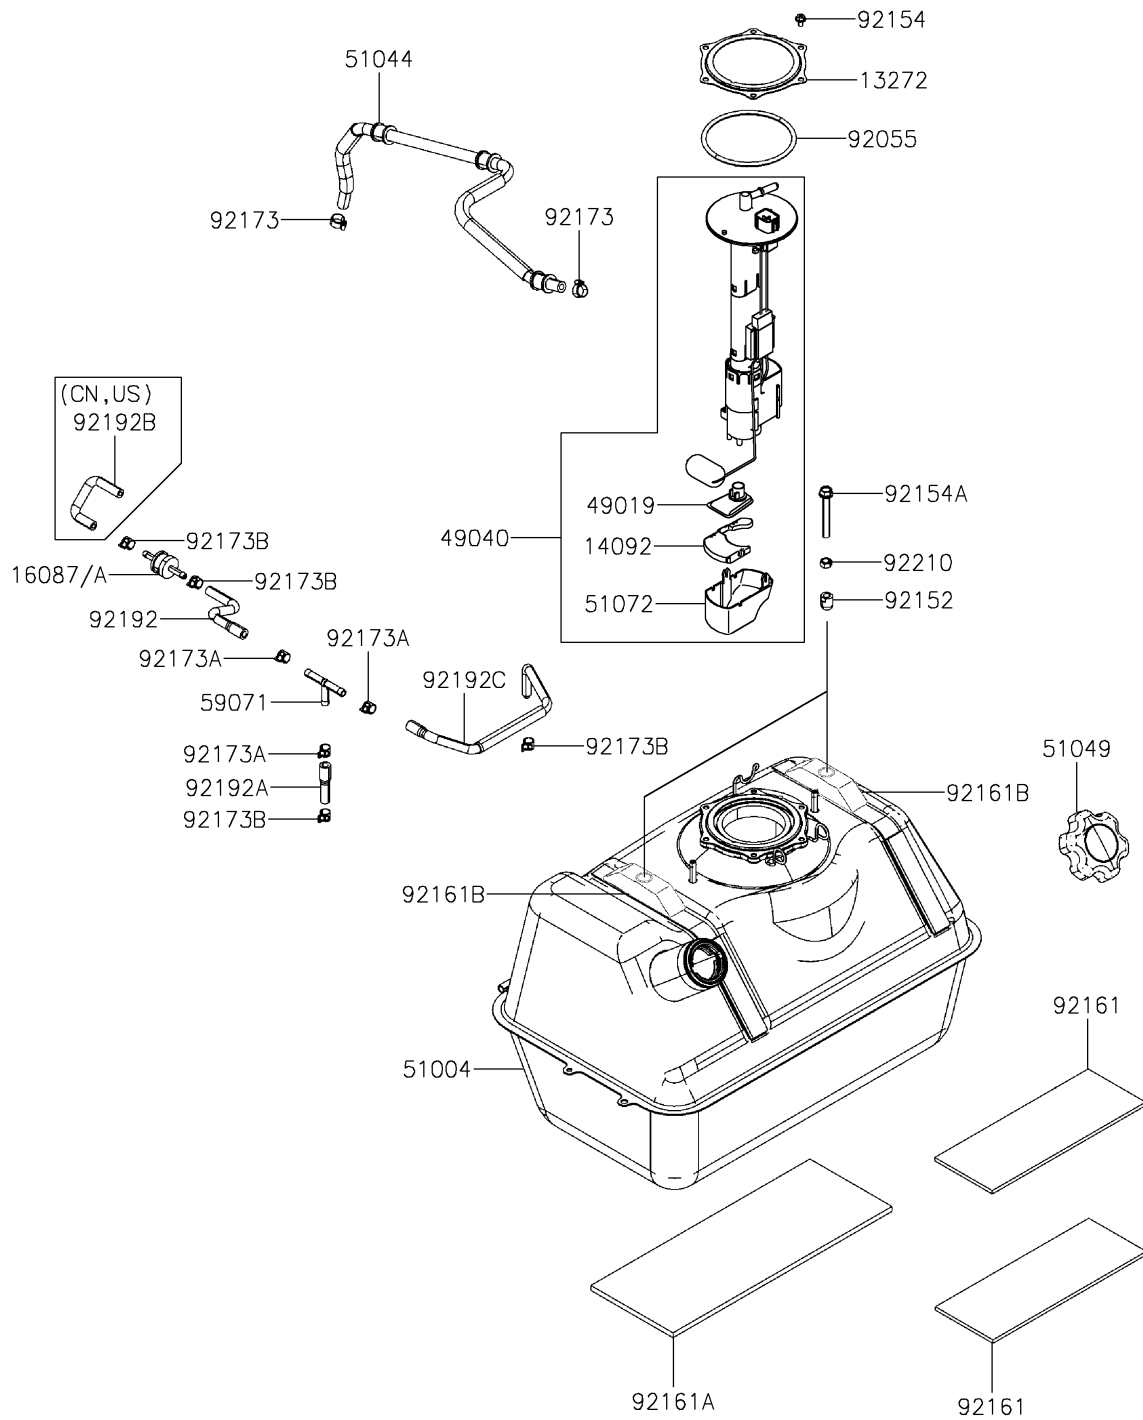

2020 MULE PRO-MX™ EPS LE

PARTS DIAGRAM

Fuel Tank

F2410

2020 MULE PRO-MX™ EPS LE

PARTS LIST

Fuel Tank

ITEM NAME

PART NUMBER

QUANTITY
