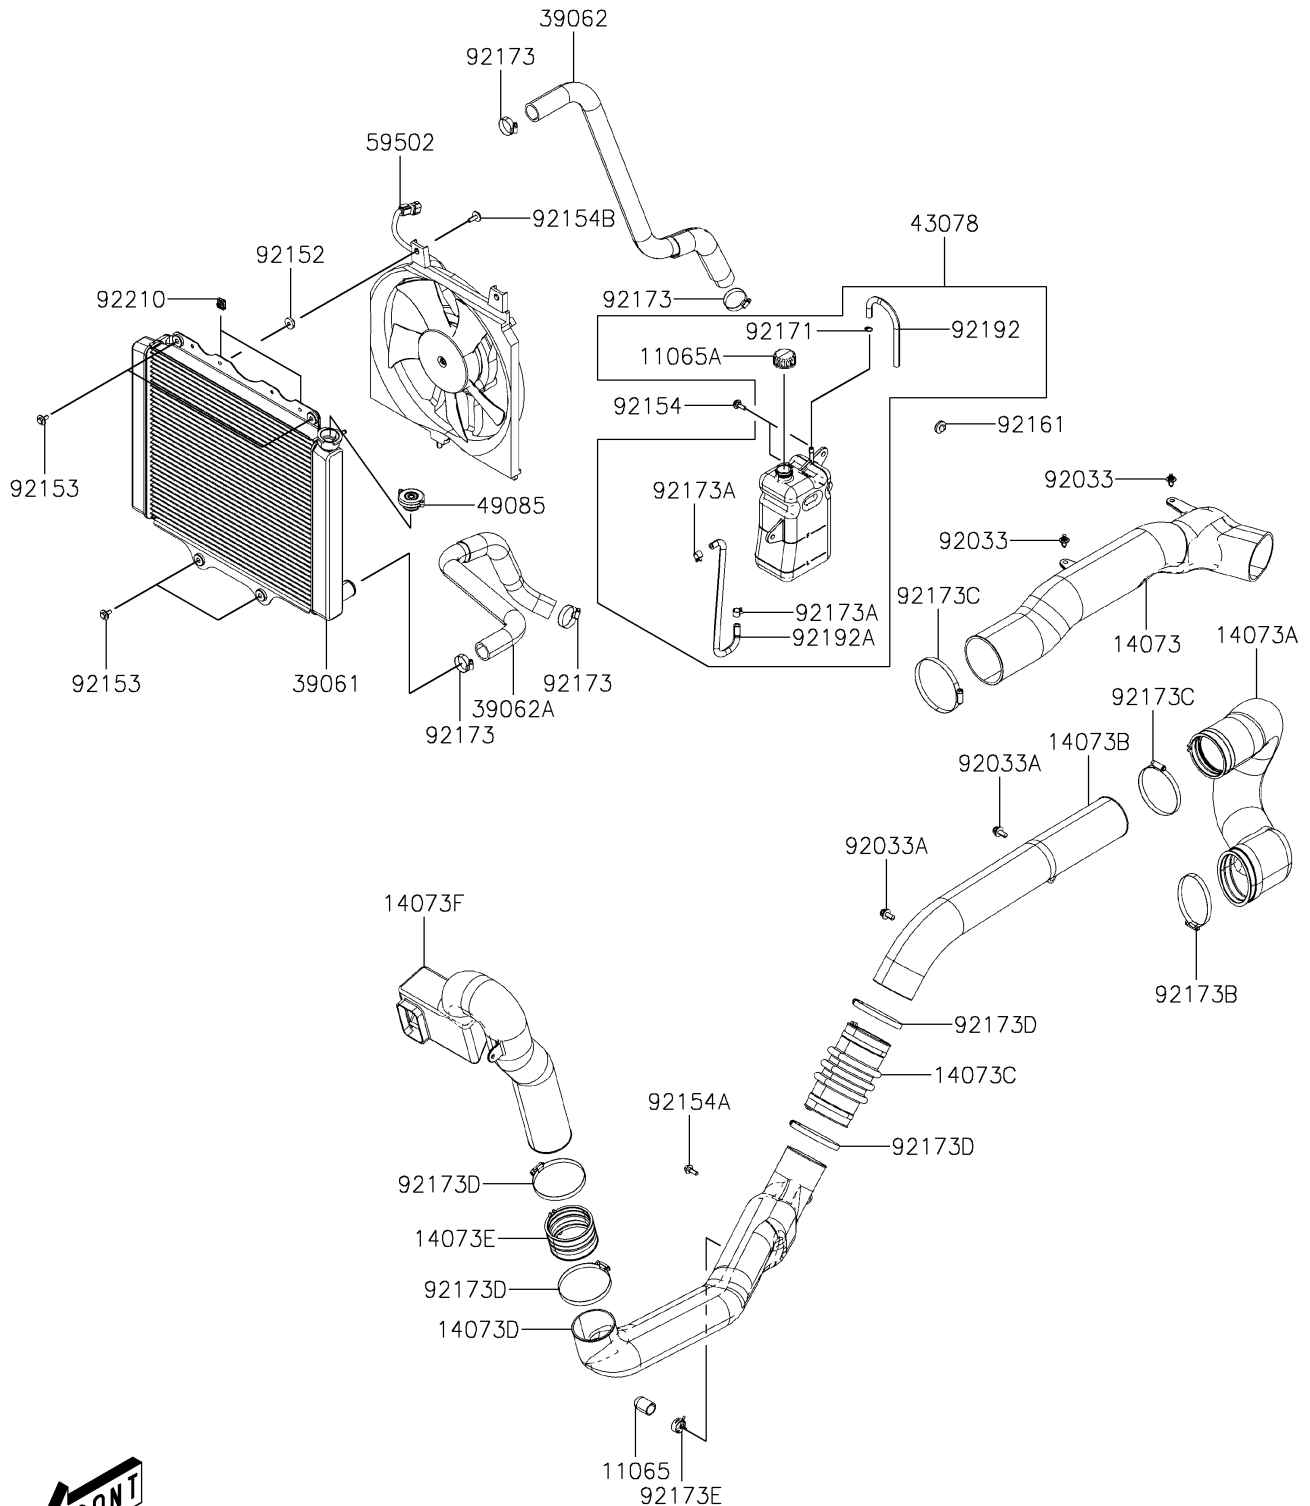

2020 MULE PRO-MX™ EPS LE

PARTS DIAGRAM

Cooling

E3035

2020 MULE PRO-MX™ EPS LE

PARTS LIST

Cooling

ITEM NAME

PART NUMBER

QUANTITY
