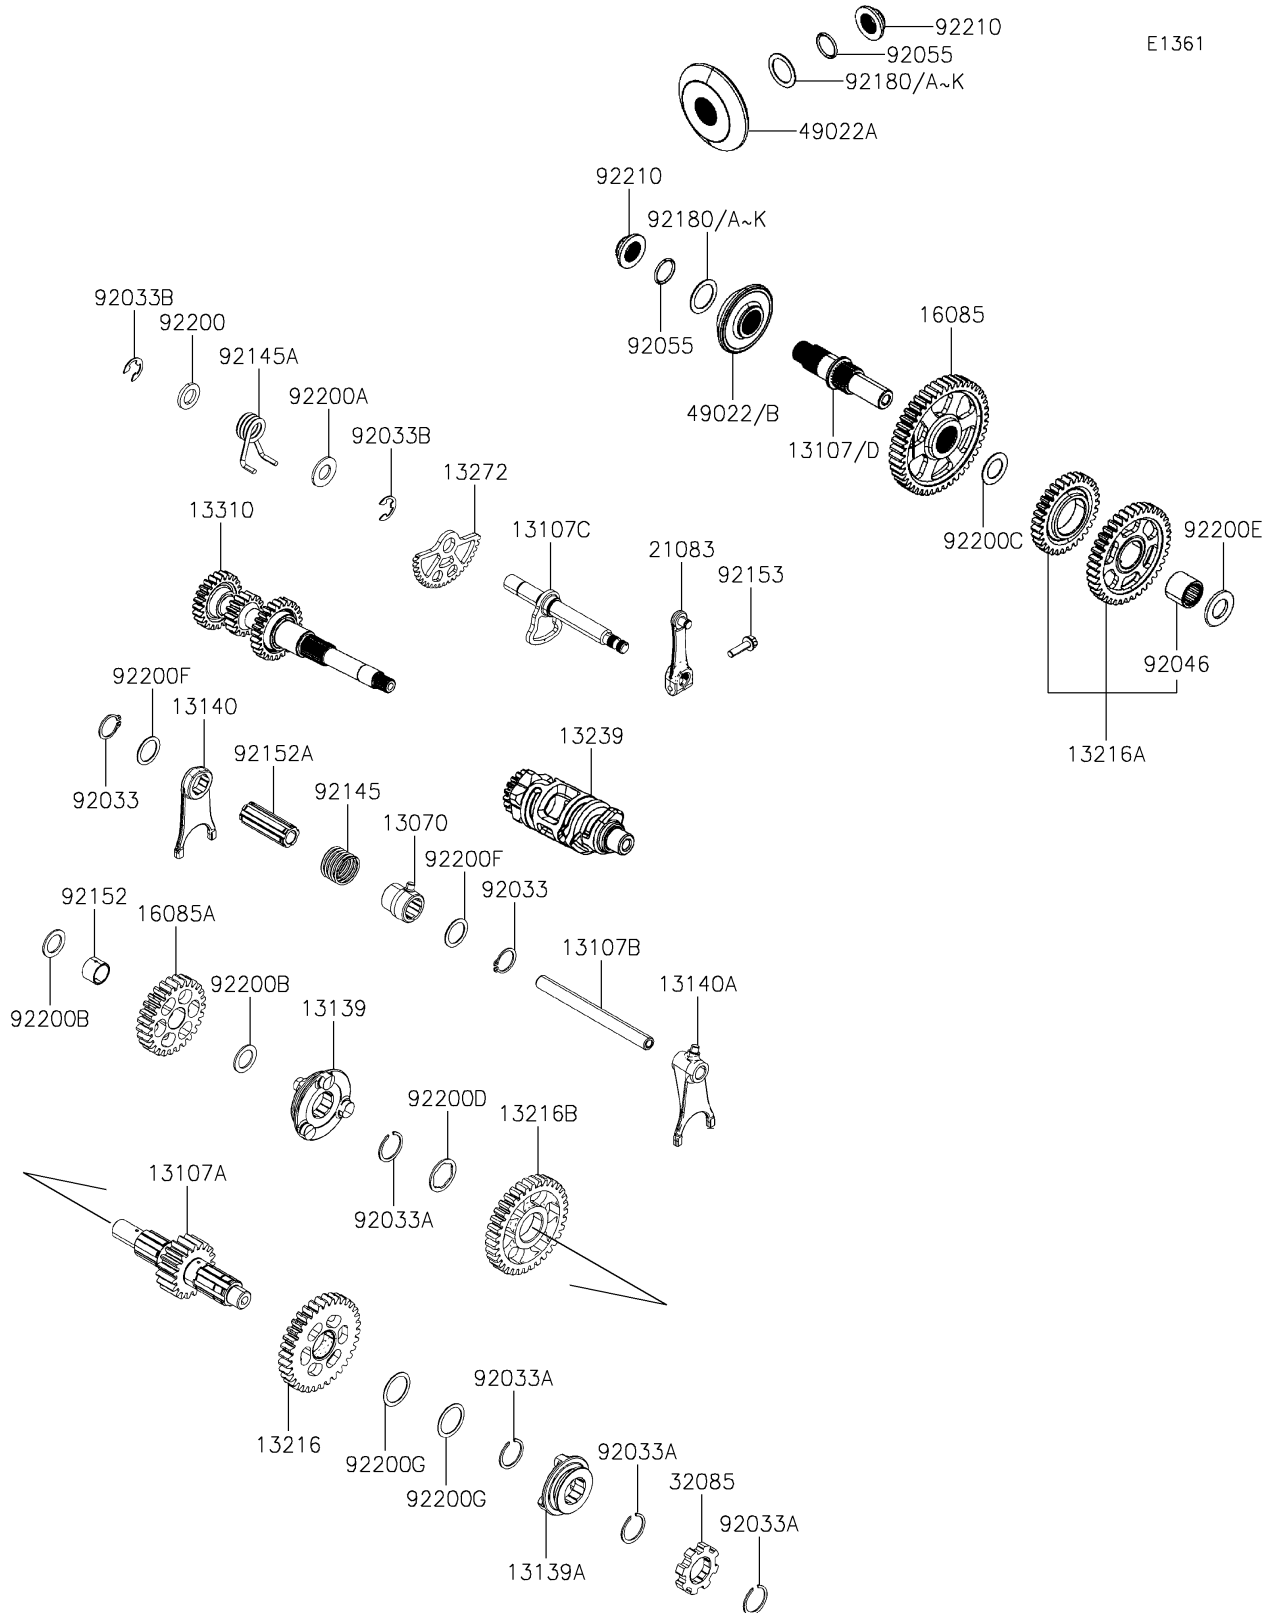

2020 MULE PRO-MX™ EPS LE

PARTS DIAGRAM

Transmission

E1361

2020 MULE PRO-MX™ EPS LE

PARTS LIST

Transmission

ITEM NAME

PART NUMBER

QUANTITY
