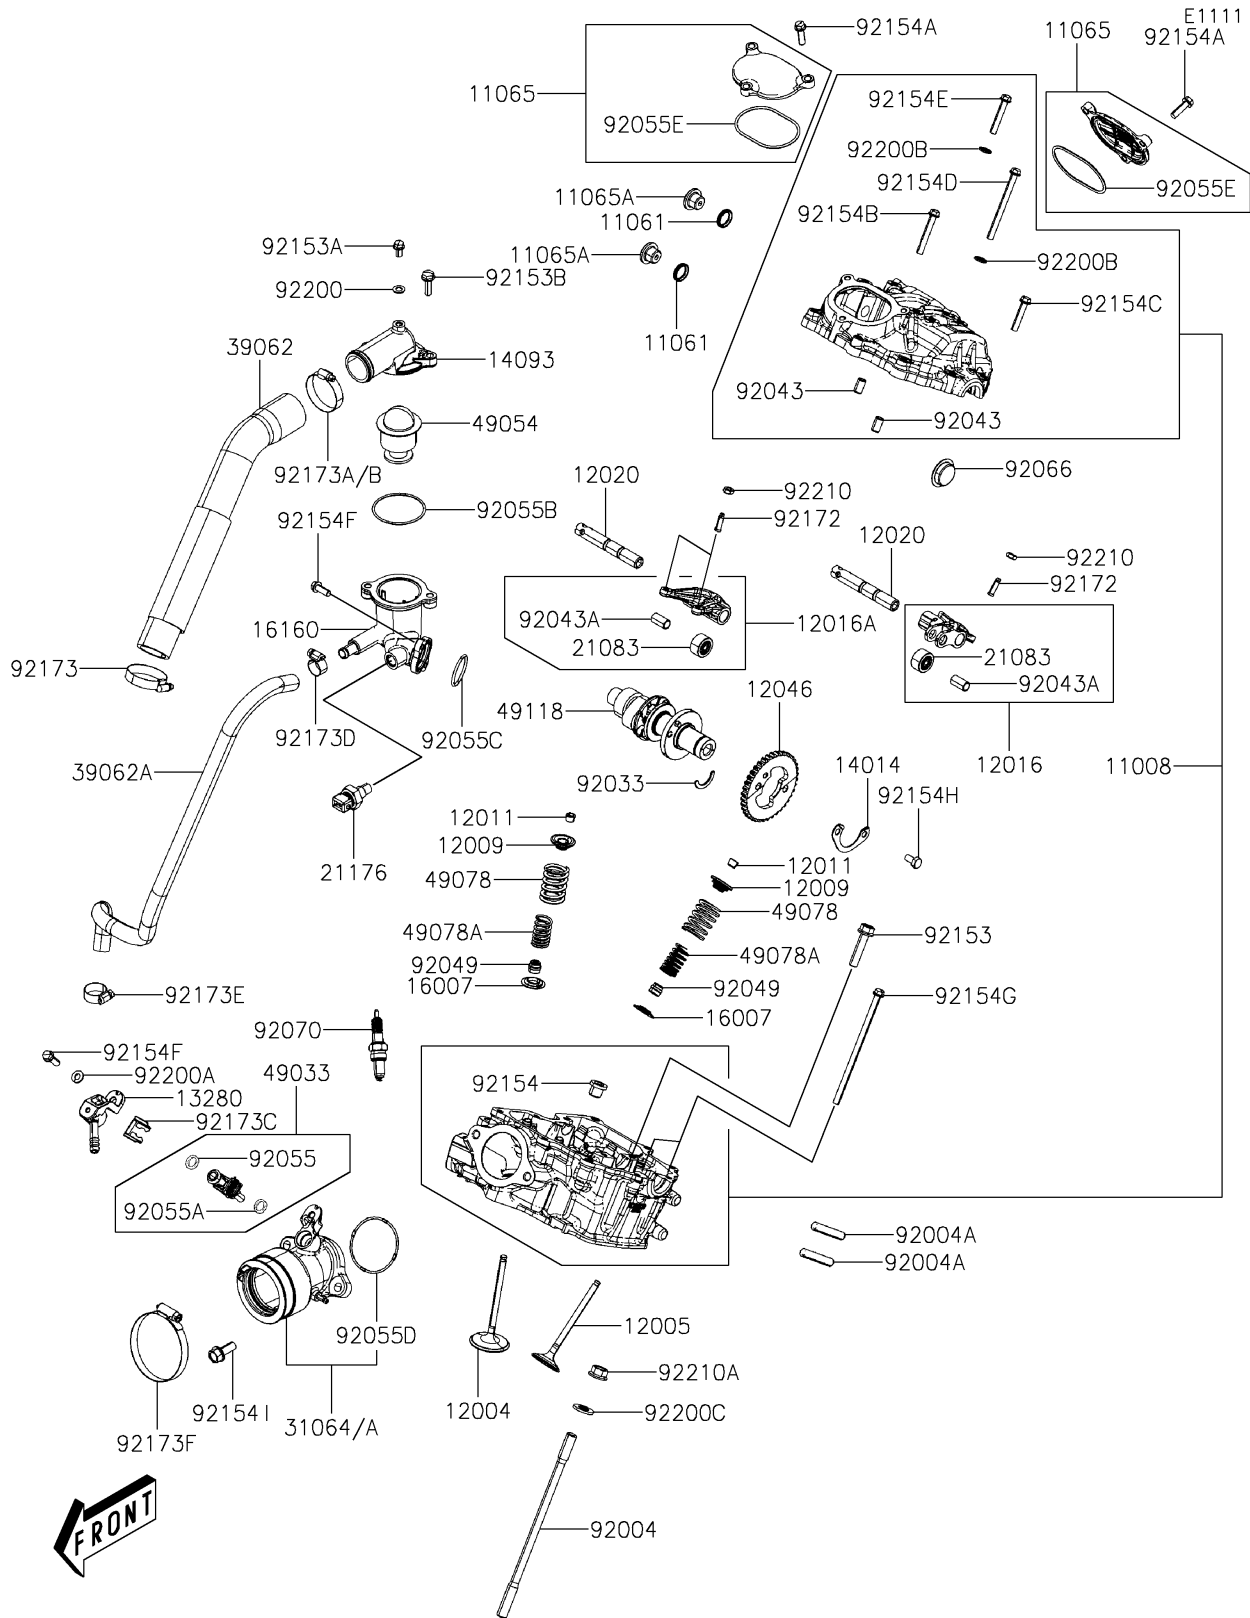

2020 MULE PRO-MX™ EPS LE

PARTS DIAGRAM

Cylinder Head

2020 MULE PRO-MX™ EPS LE

PARTS LIST

Cylinder Head

ITEM NAME	PART NUMBER	QUANTITY
-----------	-------------	----------
