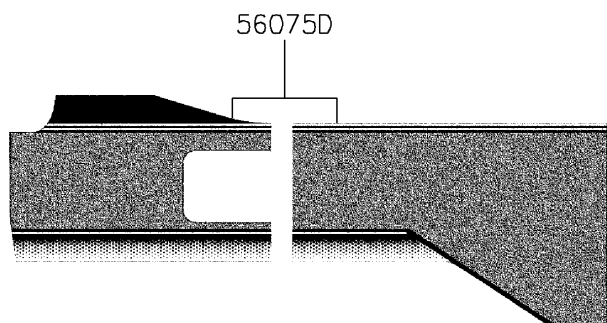

2020 MULE PRO-MX™ EPS

PARTS DIAGRAM Decals(Green)(BKF)

F2861A

2020 MULE PRO-MX™ EPS

PARTS LIST

Decals(Green)(BKF)

ITEM NAME

PART NUMBER

QUANTITY
