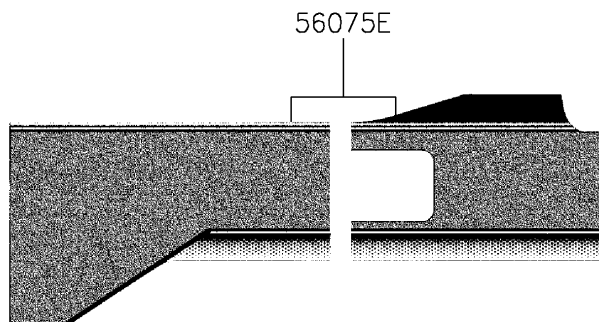

2020 MULE PRO-MX™ EPS

PARTS DIAGRAM Decals(Green)(BKF)

F2861A

2020 MULE PRO-MX™ EPS

PARTS LIST

Decals(Green)(BKF)

ITEM NAME

PART NUMBER

QUANTITY
