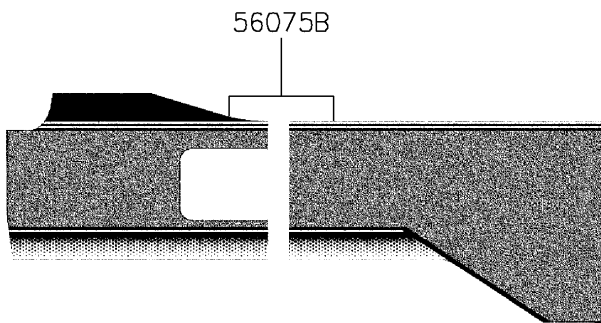

2019 MULE PRO-MX™ EPS

PARTS DIAGRAM

Decals(White)(BKF)

F2861

2019 MULE PRO-MX™ EPS

PARTS LIST

Decals(White)(BKF)

ITEM NAME	PART NUMBER	QUANTITY
MARK,MULE PRO-MX (Ref # 56054)	56054-Y003	1
PATTERN,SIDE,RH (Ref # 56075)	56075-Y005	1
PATTERN,SIDE,LH (Ref # 56075A)	56075-Y007	1
PATTERN,DOOR,RH (Ref # 56075B)	56075-Y009	1
PATTERN,DOOR,LH (Ref # 56075C)	56075-Y011	1
PATTERN,REAR,RH (Ref # 56075D)	56075-Y013	1
PATTERN,REAR,LH (Ref # 56075E)	56075-Y015	1
PATTERN,KAWASAKI (Ref # 56075F)	56075-Y028	2
PATTERN,4X4 (Ref # 56075G)	56075-Y036	1