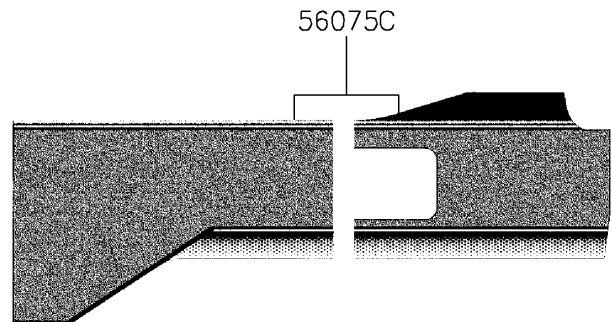

2019 MULE PRO-MX™ EPS

PARTS DIAGRAM

Decals(White)(BKF)

F2861

2019 MULE PRO-MX™ EPS

PARTS LIST

Decals(White)(BKF)

ITEM NAME	PART NUMBER	QUANTITY
MARK,MULE PRO-MX (Ref # 56054)	56054-Y003	1
PATTERN,SIDE,RH (Ref # 56075)	56075-Y005	1
PATTERN,SIDE,LH (Ref # 56075A)	56075-Y007	1
PATTERN,DOOR,RH (Ref # 56075B)	56075-Y009	1
PATTERN,DOOR,LH (Ref # 56075C)	56075-Y011	1
PATTERN,REAR,RH (Ref # 56075D)	56075-Y013	1
PATTERN,REAR,LH (Ref # 56075E)	56075-Y015	1
PATTERN,KAWASAKI (Ref # 56075F)	56075-Y028	2
PATTERN,4X4 (Ref # 56075G)	56075-Y036	1