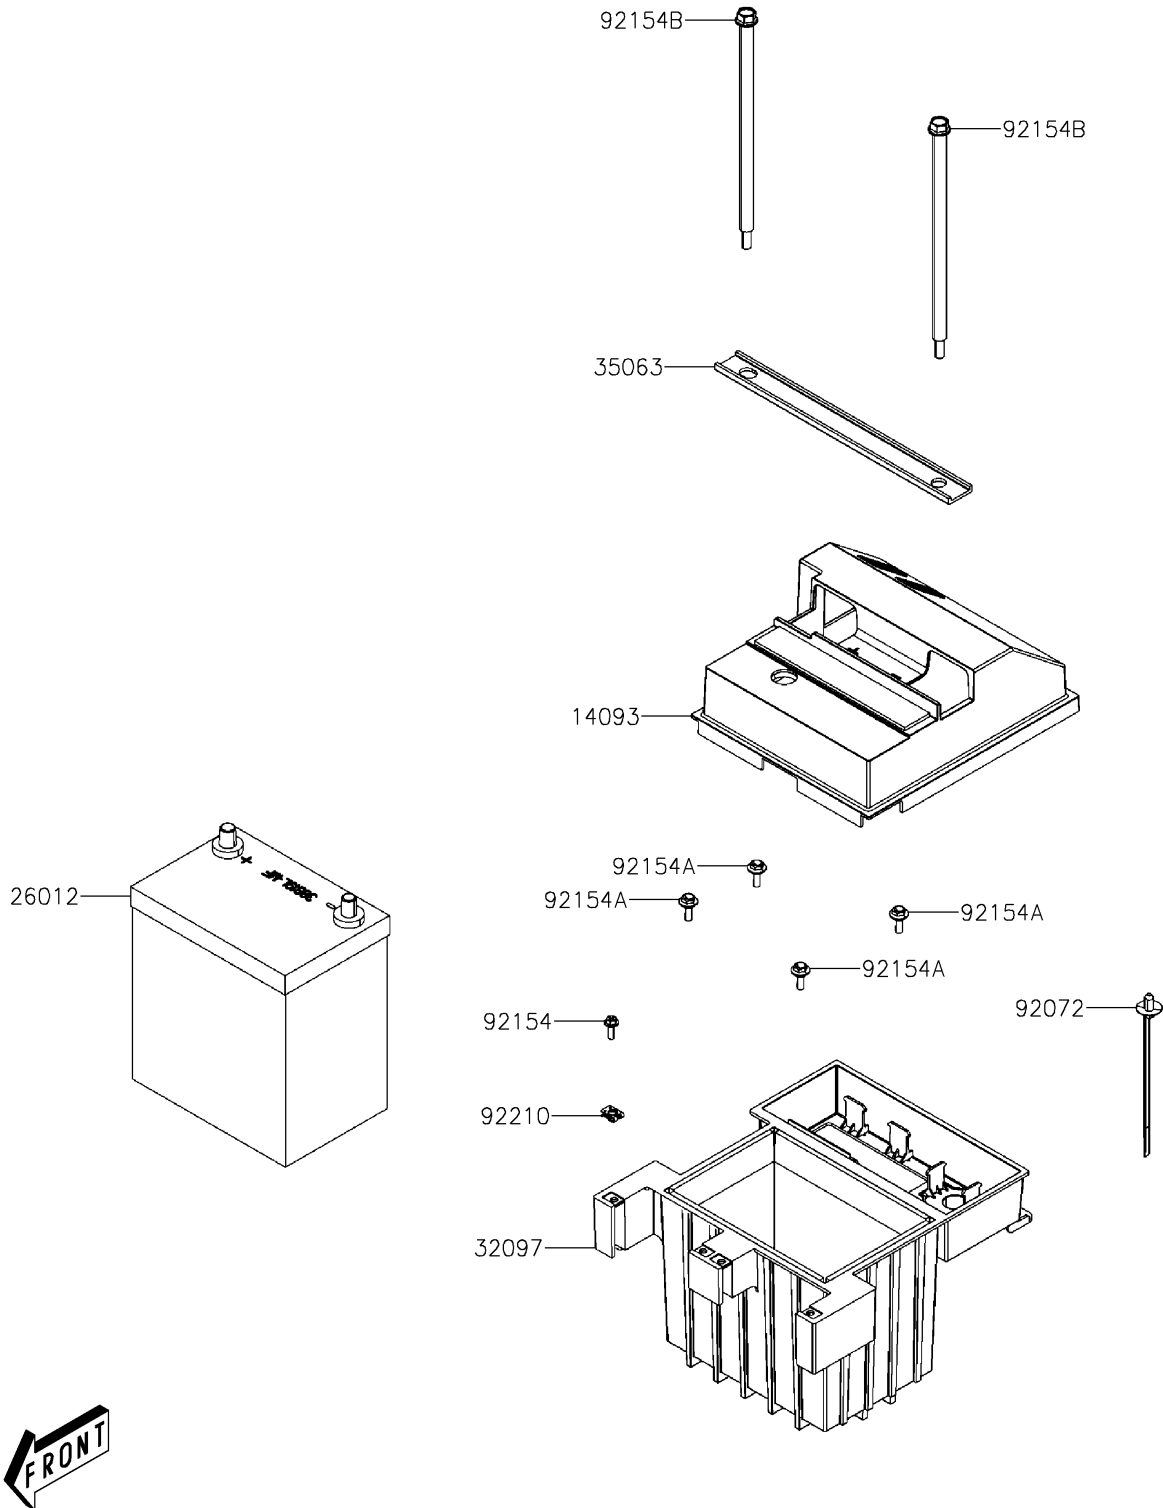

2020 MULE PRO-MX™ EPS

PARTS DIAGRAM

Battery

F2761

2020 MULE PRO-MX™ EPS

PARTS LIST

Battery

ITEM NAME

PART NUMBER

QUANTITY
