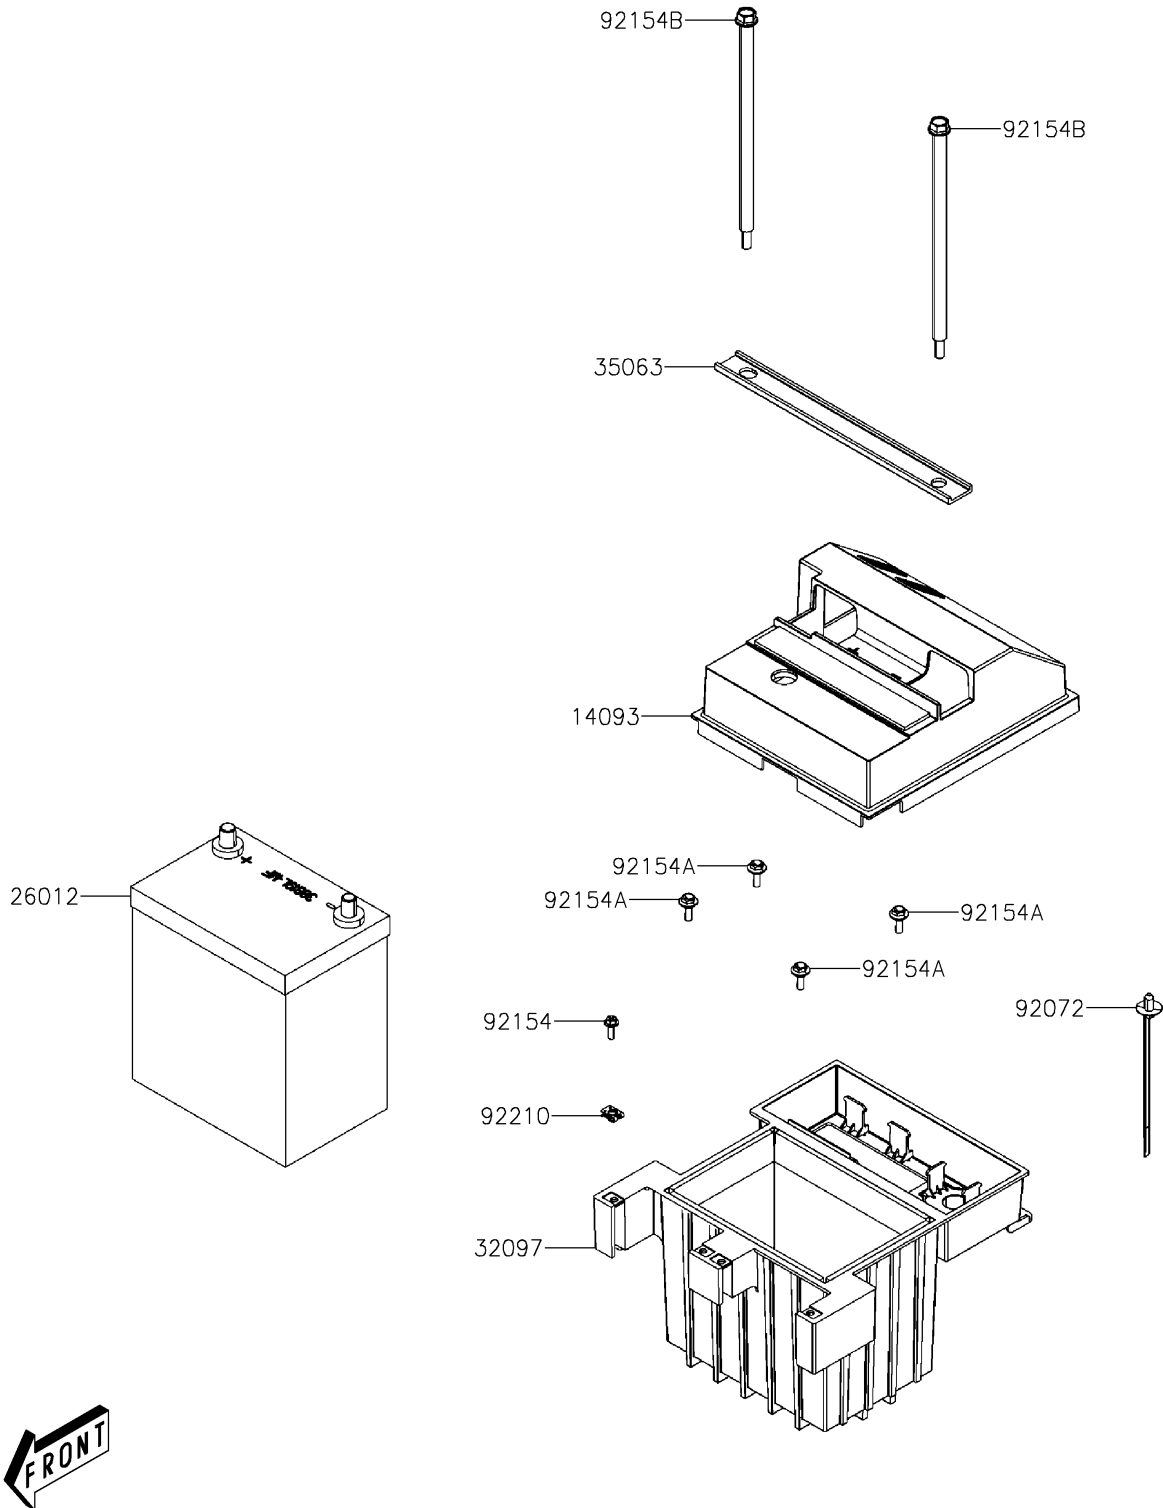

2019 MULE PRO-MX™ EPS

PARTS DIAGRAM

Battery

F2761

2019 MULE PRO-MX™ EPS

PARTS LIST

Battery

ITEM NAME

PART NUMBER

QUANTITY
