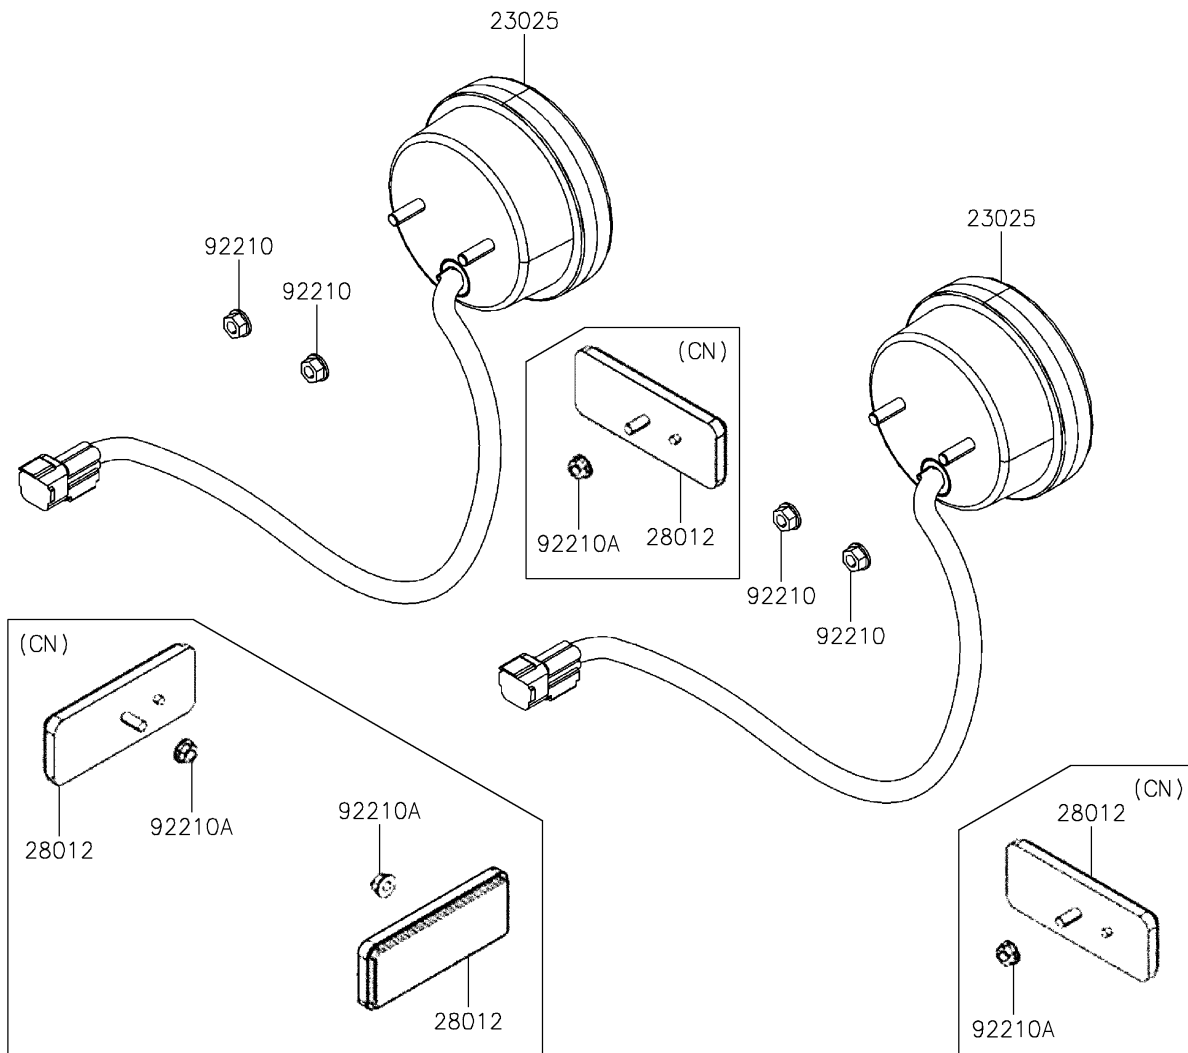

2020 MULE PRO-MX™ EPS

PARTS DIAGRAM

Taillight(s)

F2720

2020 MULE PRO-MX™ EPS

PARTS LIST

Taillight(s)

ITEM NAME

PART NUMBER

QUANTITY
