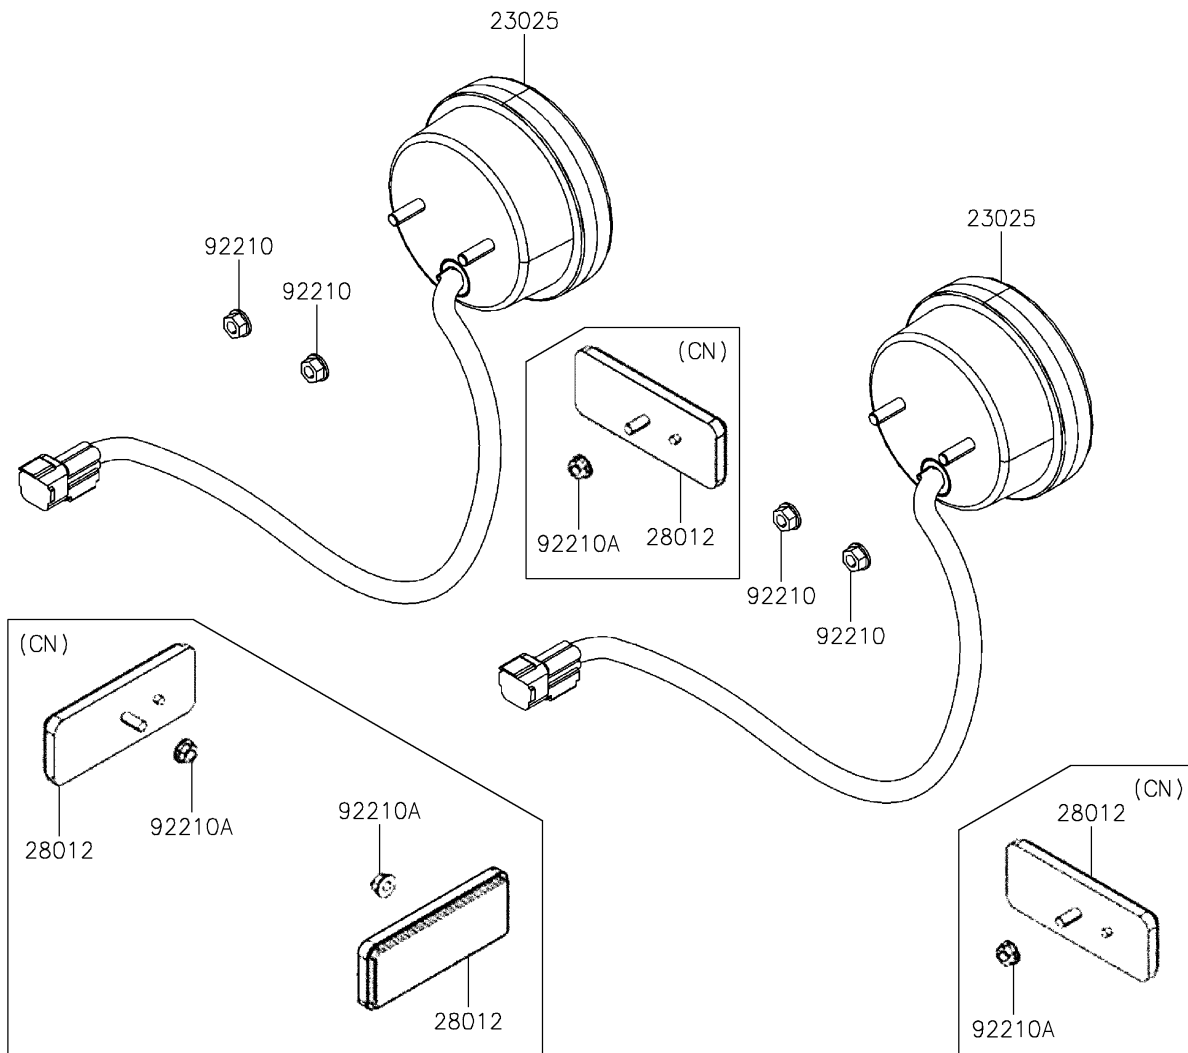

2019 MULE PRO-MX™ EPS

PARTS DIAGRAM

Taillight(s)

F2720

2019 MULE PRO-MX™ EPS

PARTS LIST

Taillight(s)

ITEM NAME

PART NUMBER

QUANTITY
