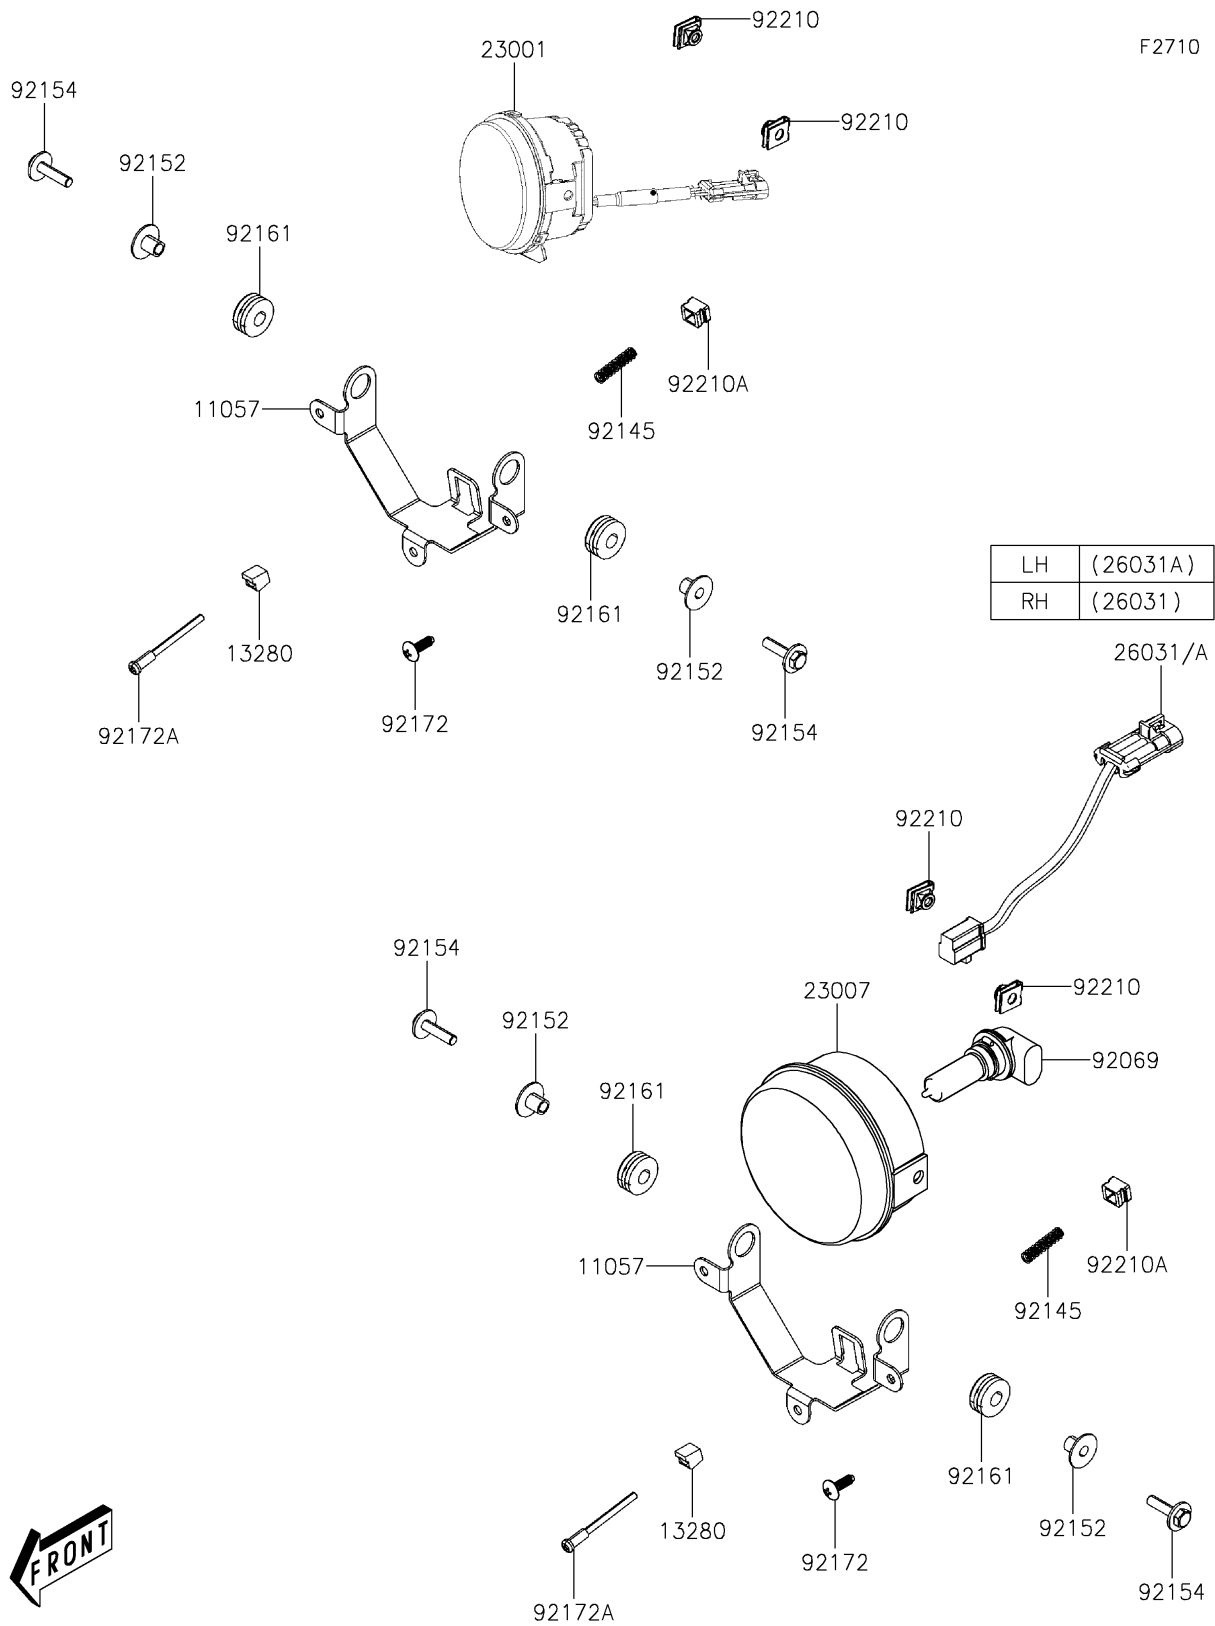

2020 MULE PRO-MX™ EPS

PARTS DIAGRAM

Headlight(s)

2020 MULE PRO-MX™ EPS

PARTS LIST

Headlight(s)

ITEM NAME

PART NUMBER

QUANTITY
