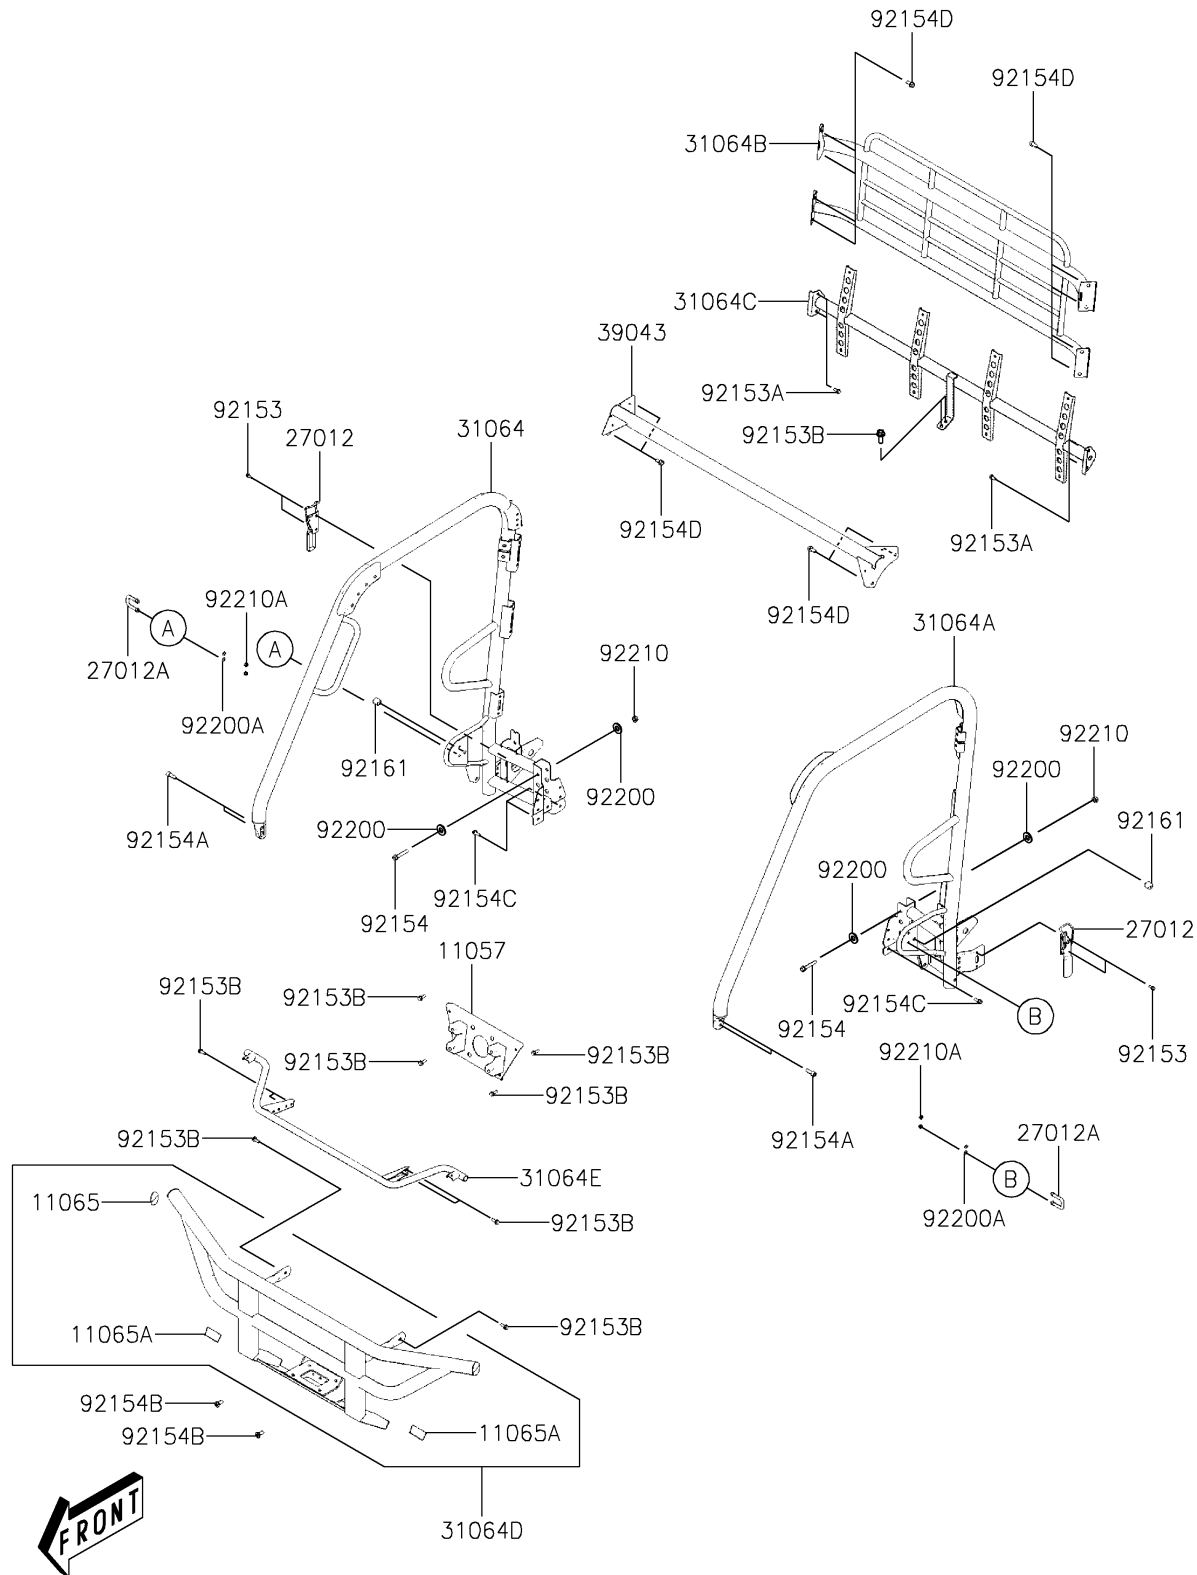

2020 MULE PRO-MX™ EPS

PARTS DIAGRAM

Guards/Cab Frame(BLF)

F2681A

2020 MULE PRO-MX™ EPS

PARTS LIST

Guards/Cab Frame(BLF)

ITEM NAME

PART NUMBER

QUANTITY
