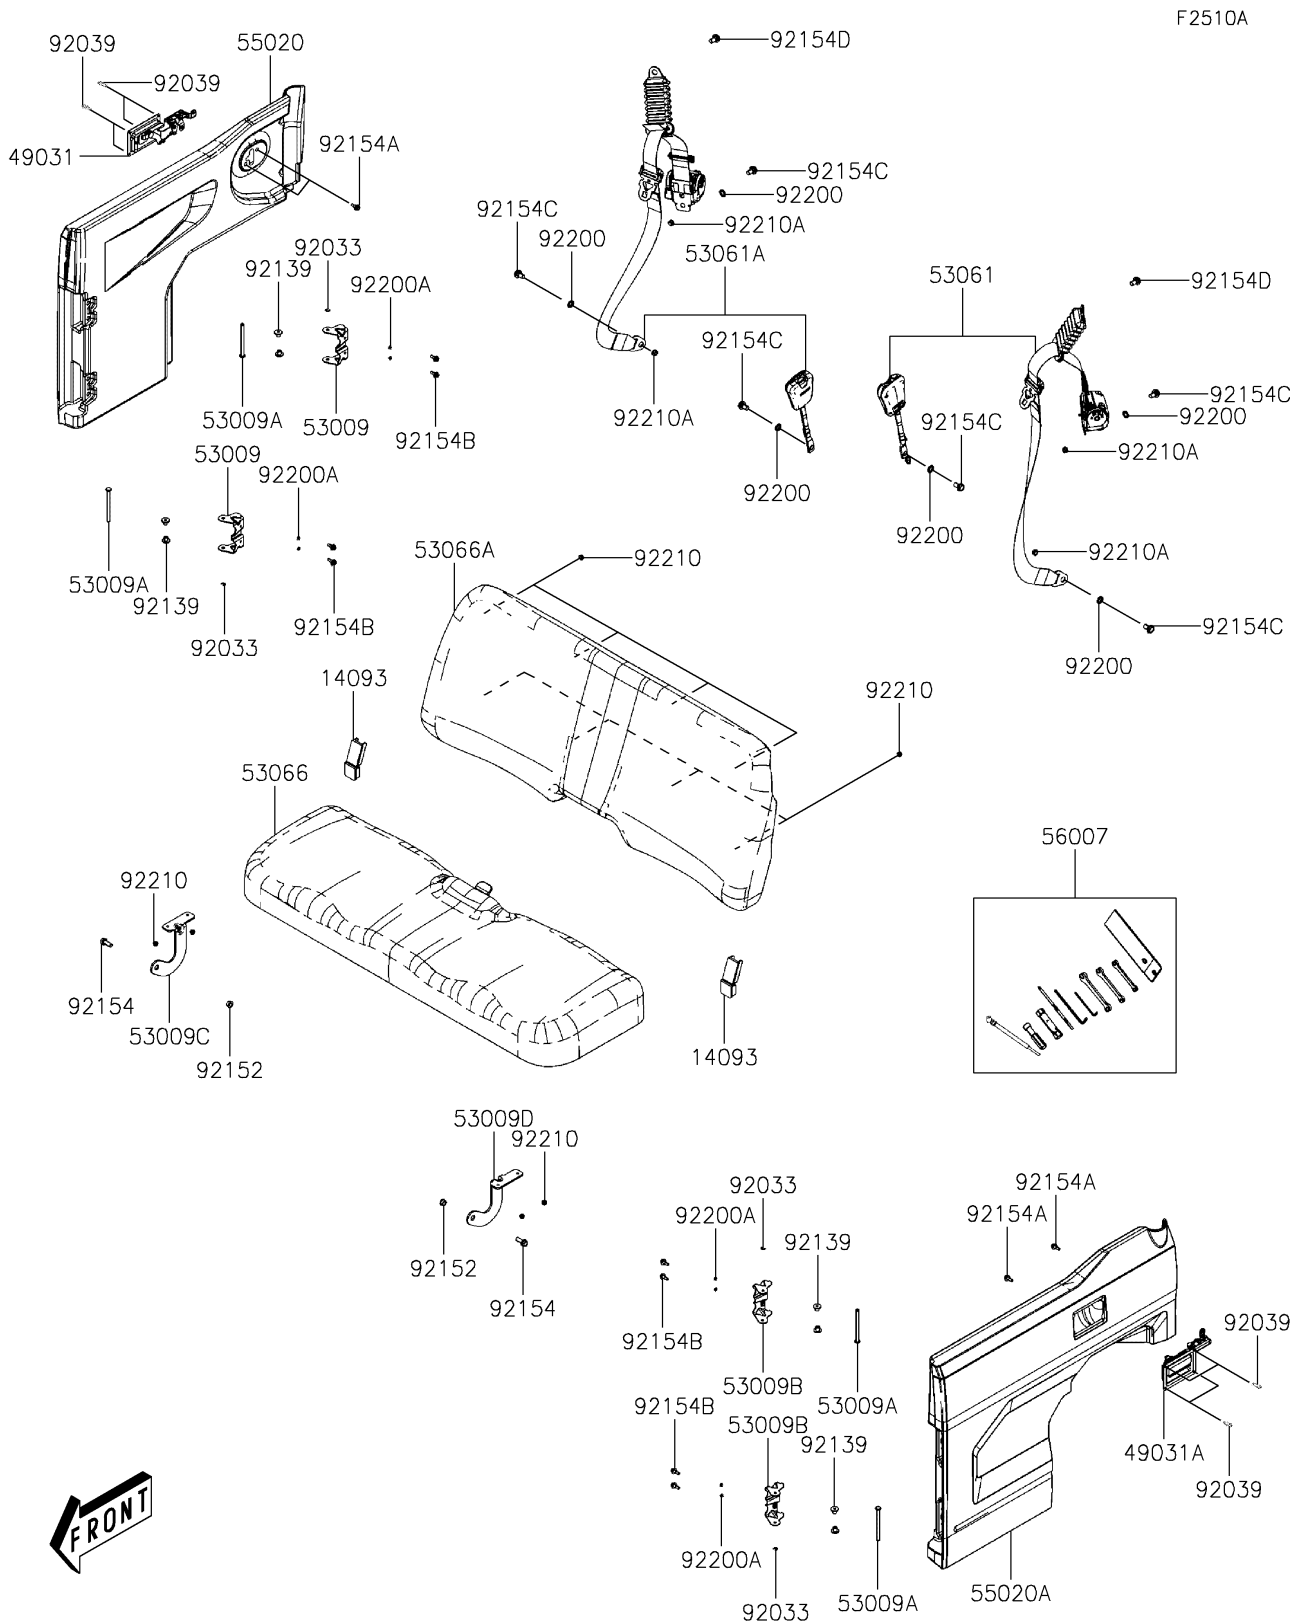

2020 MULE PRO-MX™ EPS

PARTS DIAGRAM

Seat(BLF)

2020 MULE PRO-MX™ EPS

PARTS LIST

Seat(BLF)

ITEM NAME

PART NUMBER

QUANTITY
