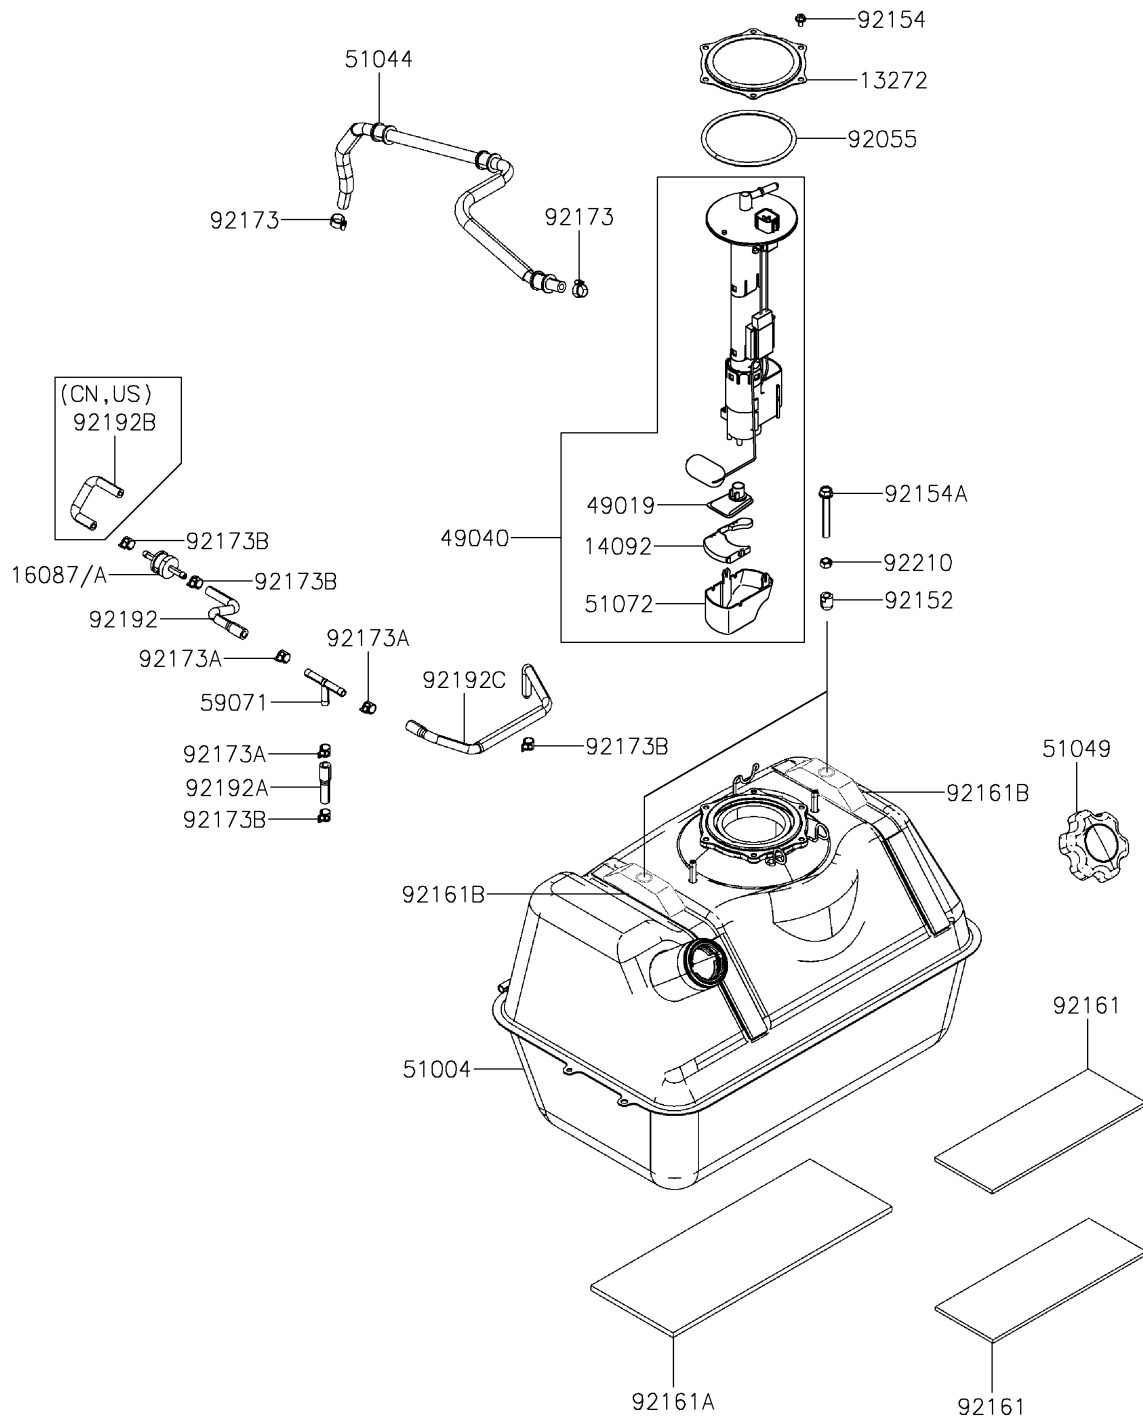

2020 MULE PRO-MX™ EPS

PARTS DIAGRAM

Fuel Tank

F2410

2020 MULE PRO-MX™ EPS

PARTS LIST

Fuel Tank

ITEM NAME

PART NUMBER

QUANTITY
