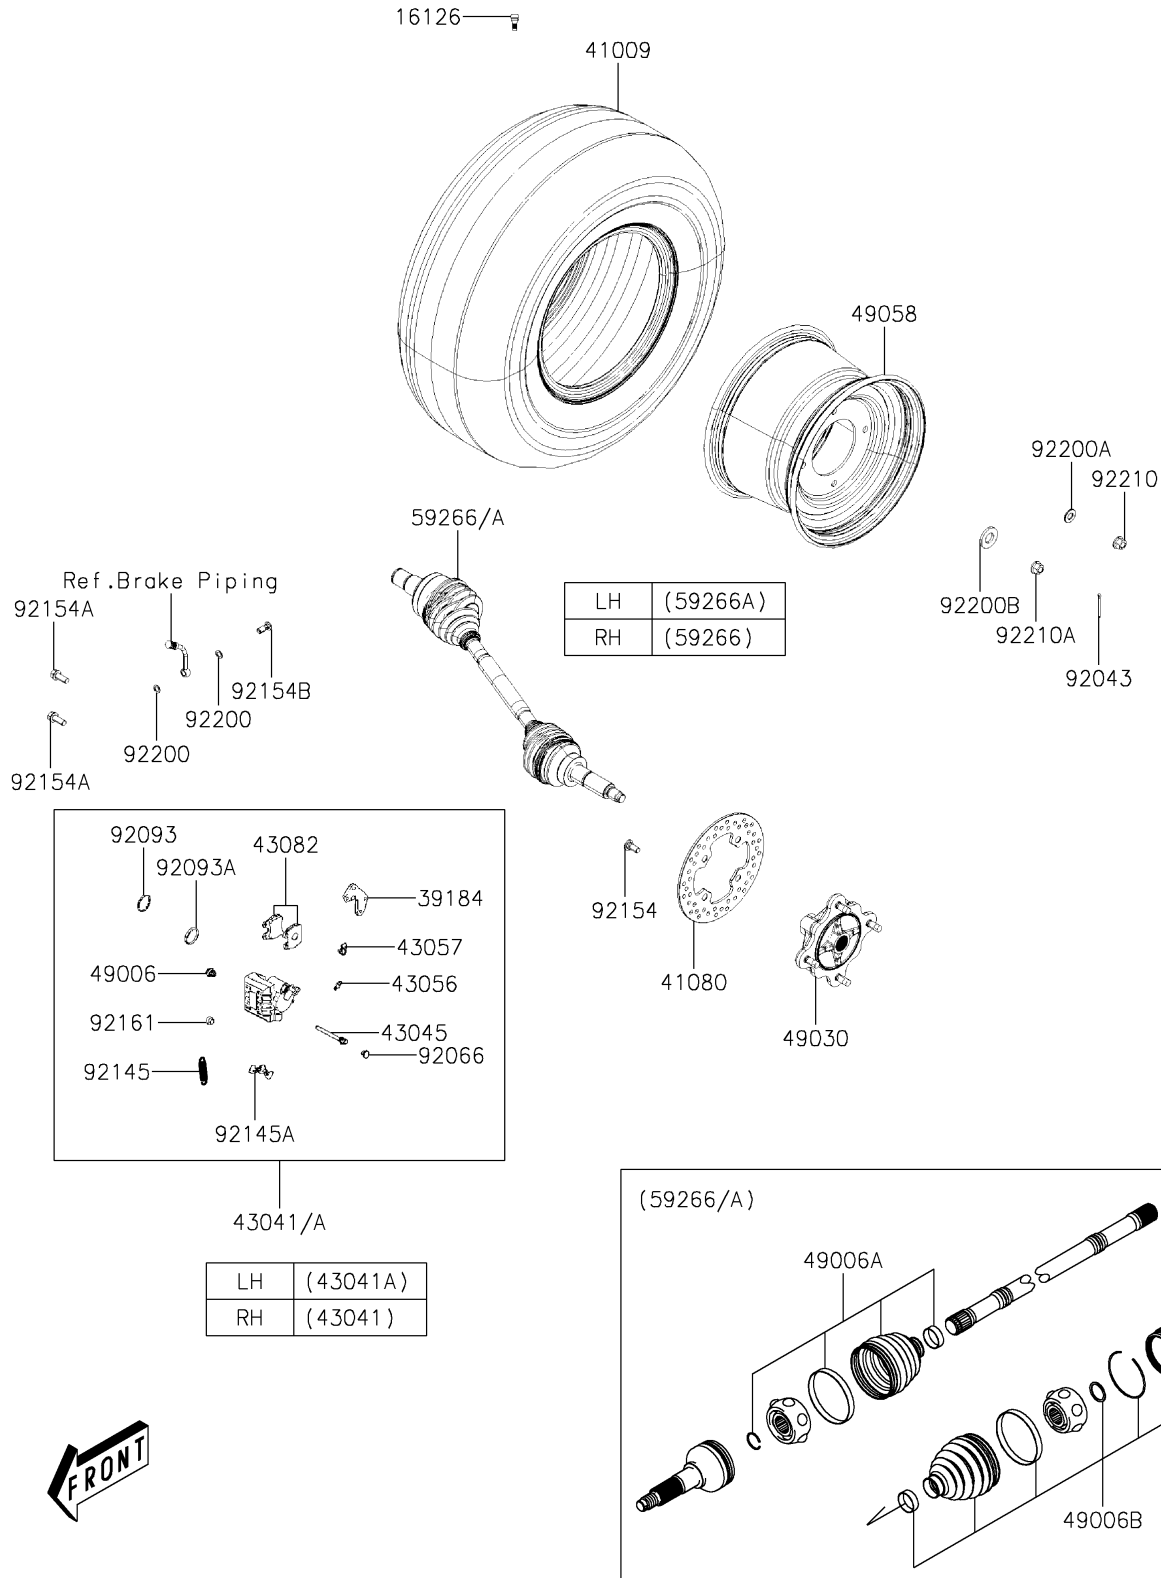

2020 MULE PRO-MX™ EPS

PARTS DIAGRAM

Rear Hubs/Brakes

F2240

2020 MULE PRO-MX™ EPS

PARTS LIST

Rear Hubs/Brakes

ITEM NAME

PART NUMBER

QUANTITY
