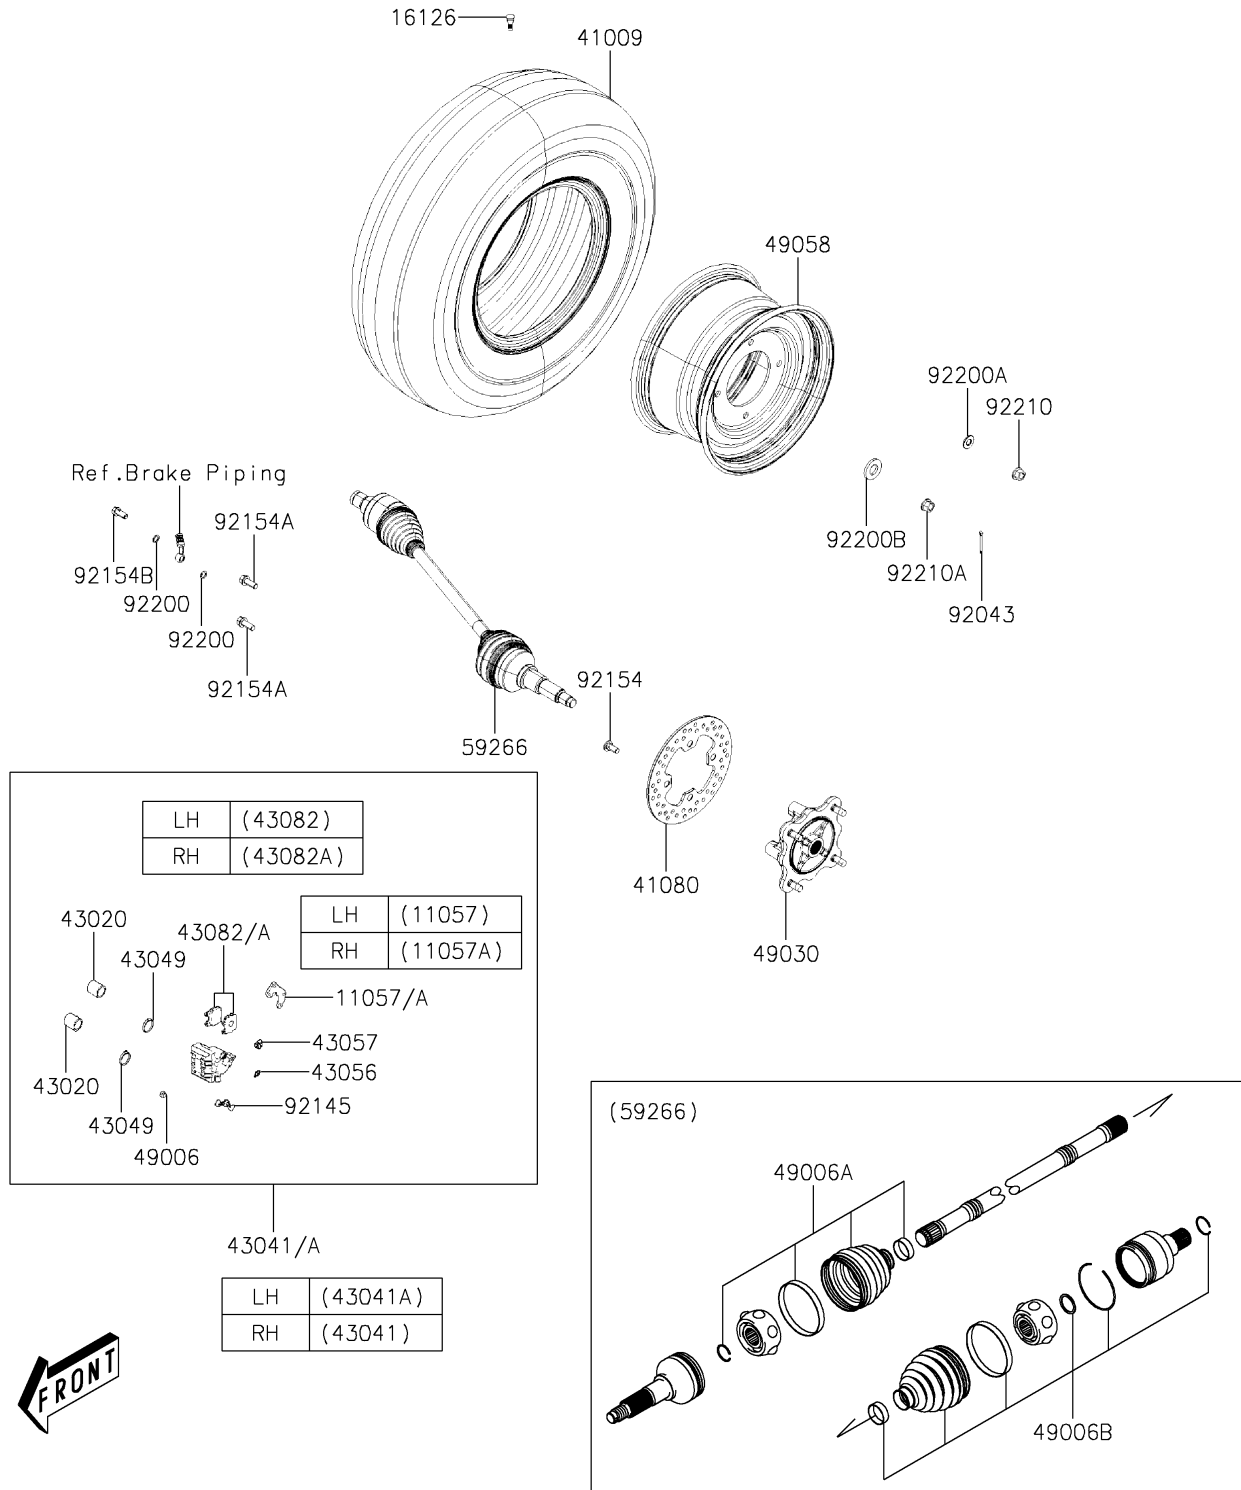

2020 MULE PRO-MX™ EPS

PARTS DIAGRAM

Front Hubs/Brakes

F2230

2020 MULE PRO-MX™ EPS

PARTS LIST

Front Hubs/Brakes

ITEM NAME

PART NUMBER

QUANTITY
