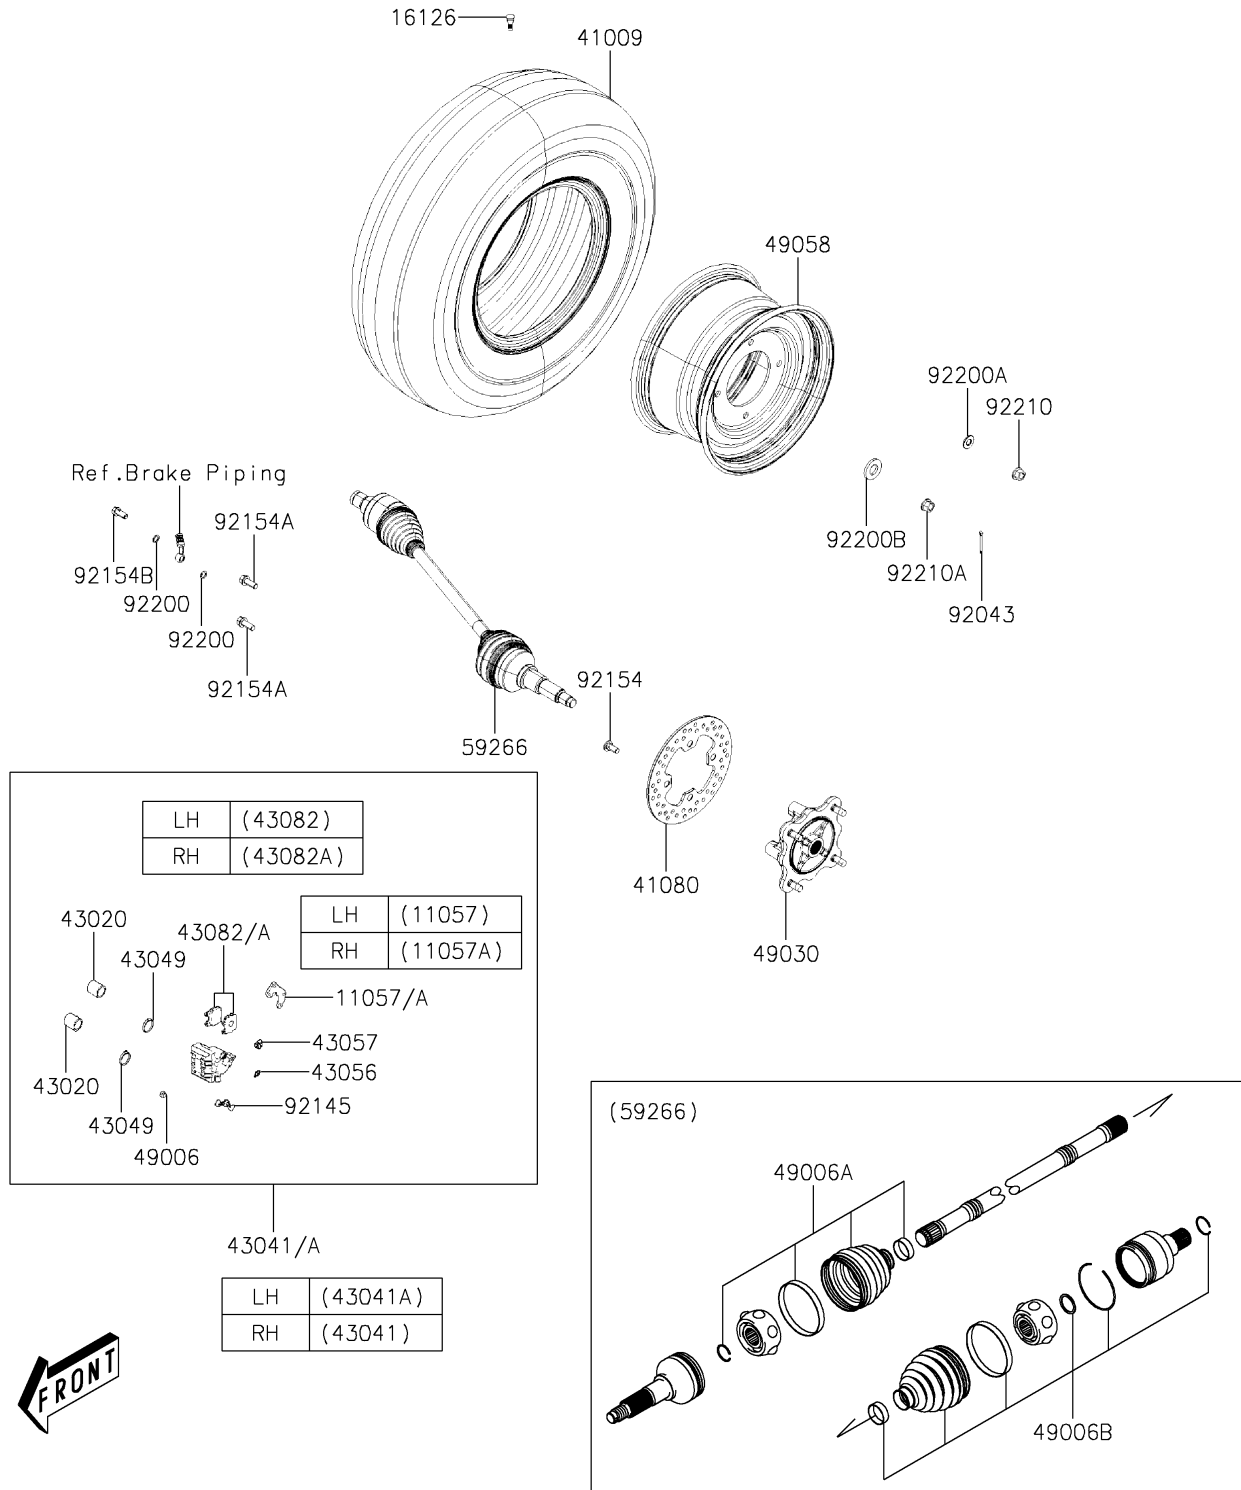

2019 MULE PRO-MX™ EPS

PARTS DIAGRAM

Front Hubs/Brakes

F2230

2019 MULE PRO-MX™ EPS

PARTS LIST

Front Hubs/Brakes

ITEM NAME

PART NUMBER

QUANTITY
